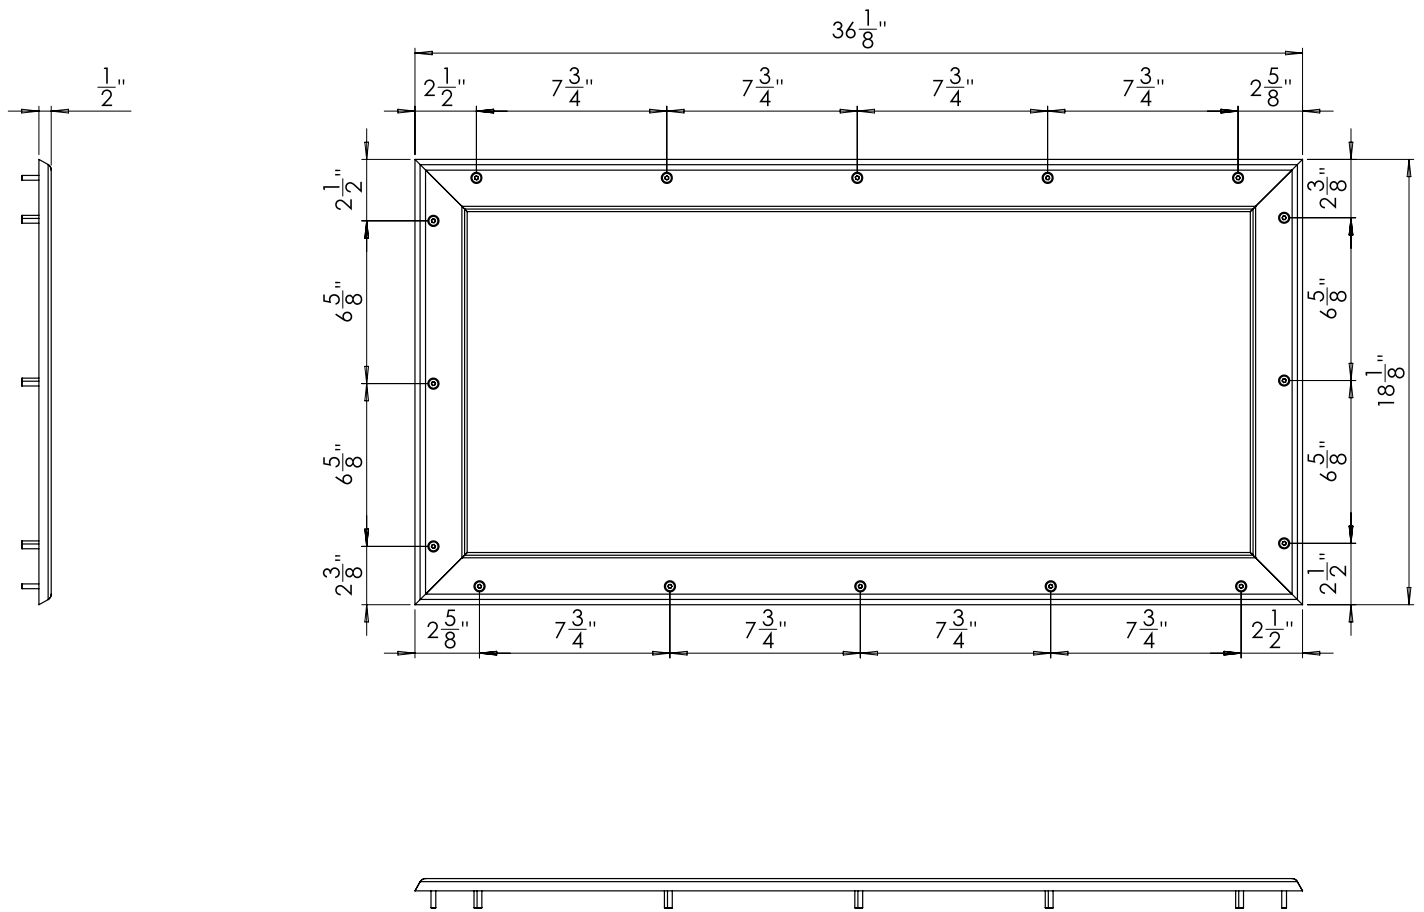

PRODUCT DIAGRAM

KG235 KORE Ligature Resistant Dry-Erase Whiteboard

Terms and conditions:

To see our full terms and conditions, please visit: kingswaygroupglobal.com/en-us/terms