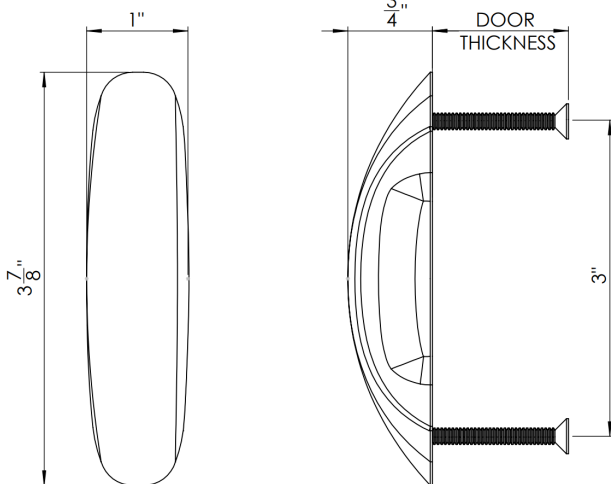

KG32 Easy Grip Pull Cabinet Handle

Anti-ligature Disclaimer

Anti-ligature Disclaimer The anti-ligature design characteristics of this product are not intended to replace or substitute the need for necessary supervision of those who may be at risk, or for other necessary protective measures to be taken in the specific circumstances of usage. Kingsway Group, Inc. does not offer any products for sale as being 'ligature-free' and will not be liable for any claims arising from ligature attachment on its products. It is the customer's responsibility to ensure that products purchased and installed are suitable for the environments they are installed in.

The Easy Grip Pull Cabinet Handle is a compact handle that is shaped to enhance appearance and create a modern environment. It has been designed to give excellent grip yet remain safe for installation in all user group areas.

Installation Description

- Mark out the two 4.5mm (3/16) fixing holes. Use the hole spacing shown in diagram below.
- Fix the handle in place using 2 M4 security screws.

Operation and Maintenance

Operation

Periodic checks should be made to the fixings that they remain tight and that they have not been tampered with.

Maintenance

Cleaning of handles should be with a damp cloth. Cleaning agents should be avoided.

Guarantee

5 Year Guarantee*

*For faulty manufacture and not for damage

Specification

KG32 Easy Grip Pull Cabinet Handle