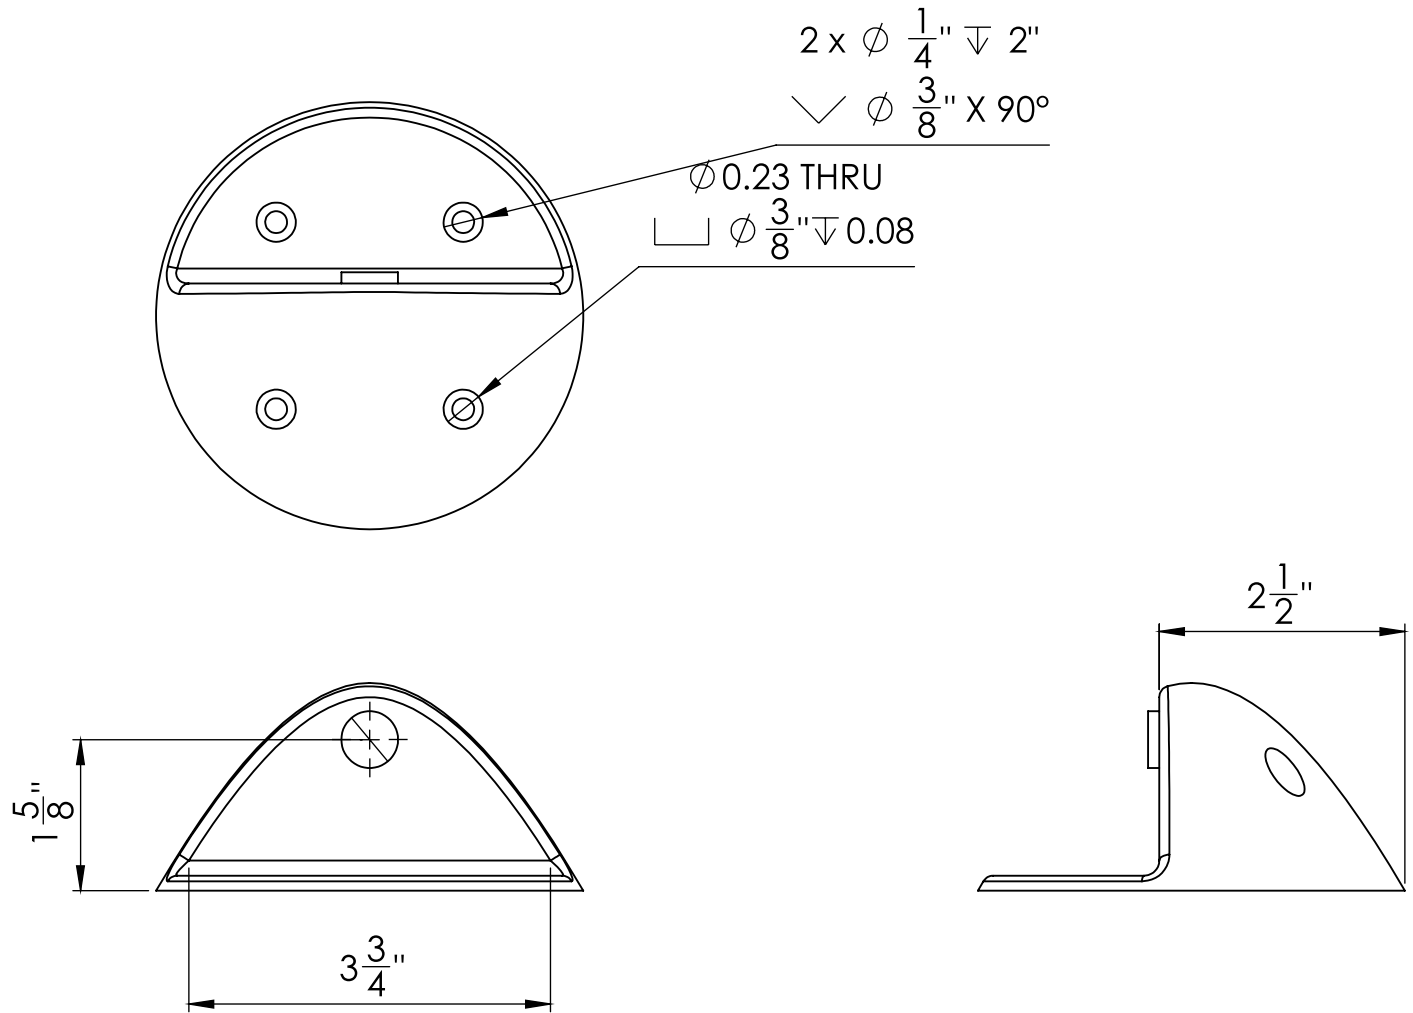

Guarantee

3 Year Guarantee*

*For faulty manufacture and not for damage

Specification

KG187 Flat Face Door Stop

PRODUCT DIAGRAM

KG187 Floor Mounted Door Stop

Terms and conditions: