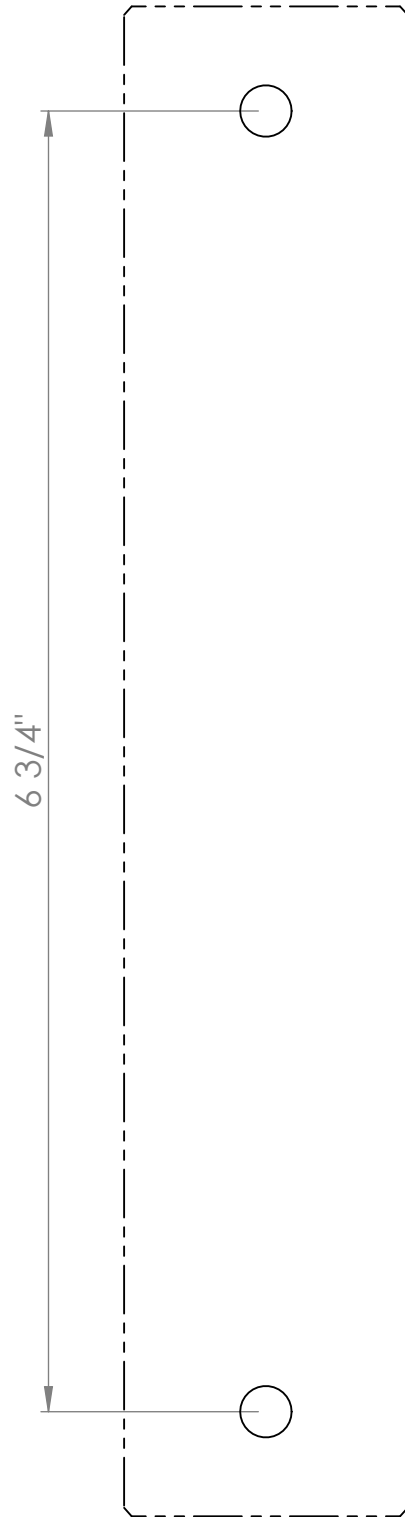

Kingsway Anti Ligature
Classic Grip Pull Handle
Bolt Fix

Code: KG61

sales@kingswaygroupusa.com
www.kingswaygroupusa.com

Kingsway Anti Ligature
Classic Grip Pull Handle
Bolt Fix

Code: KG61

 Kingsway
Group

sales@kingswaygroupusa.com
www.kingswaygroupusa.com