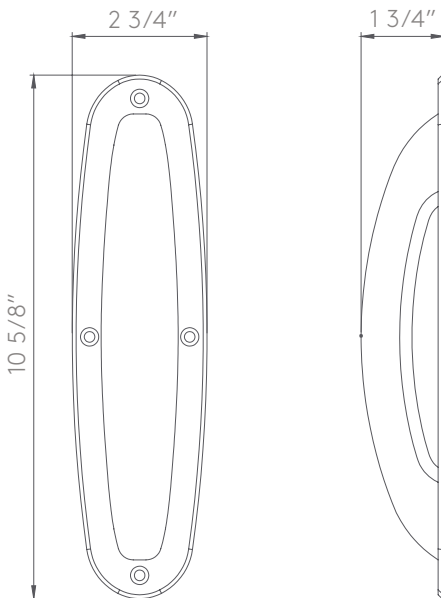

KG40 Ergogrip On Back Plate

Product datasheet

Anti-ligature Disclaimer

Anti-ligature Disclaimer The anti-ligature design characteristics of this product are not intended to replace or substitute the need for necessary supervision of those who may be at risk, or for other necessary protective measures to be taken in the specific circumstances of usage. Kingsway Group, Inc. does not offer any products for sale as being 'ligature-free' and will not be liable for any claims arising from ligature attachment on its products. It is the customer's responsibility to ensure that products purchased and installed are suitable for the environments they are installed in.

The KG40 Ergo Grip pull handle on back plate is a stylish and modern handle that is made from high-grade aluminum and is ligature-resistant by design.

This handle is supplied with security screws for installation.

Installation description

- Mark out the location holes by placing handle flat on the door
- Install handle using the security screws provided

Operation and Maintenance

Maintenance

Periodically check for smooth function and that the fixings remain tight.