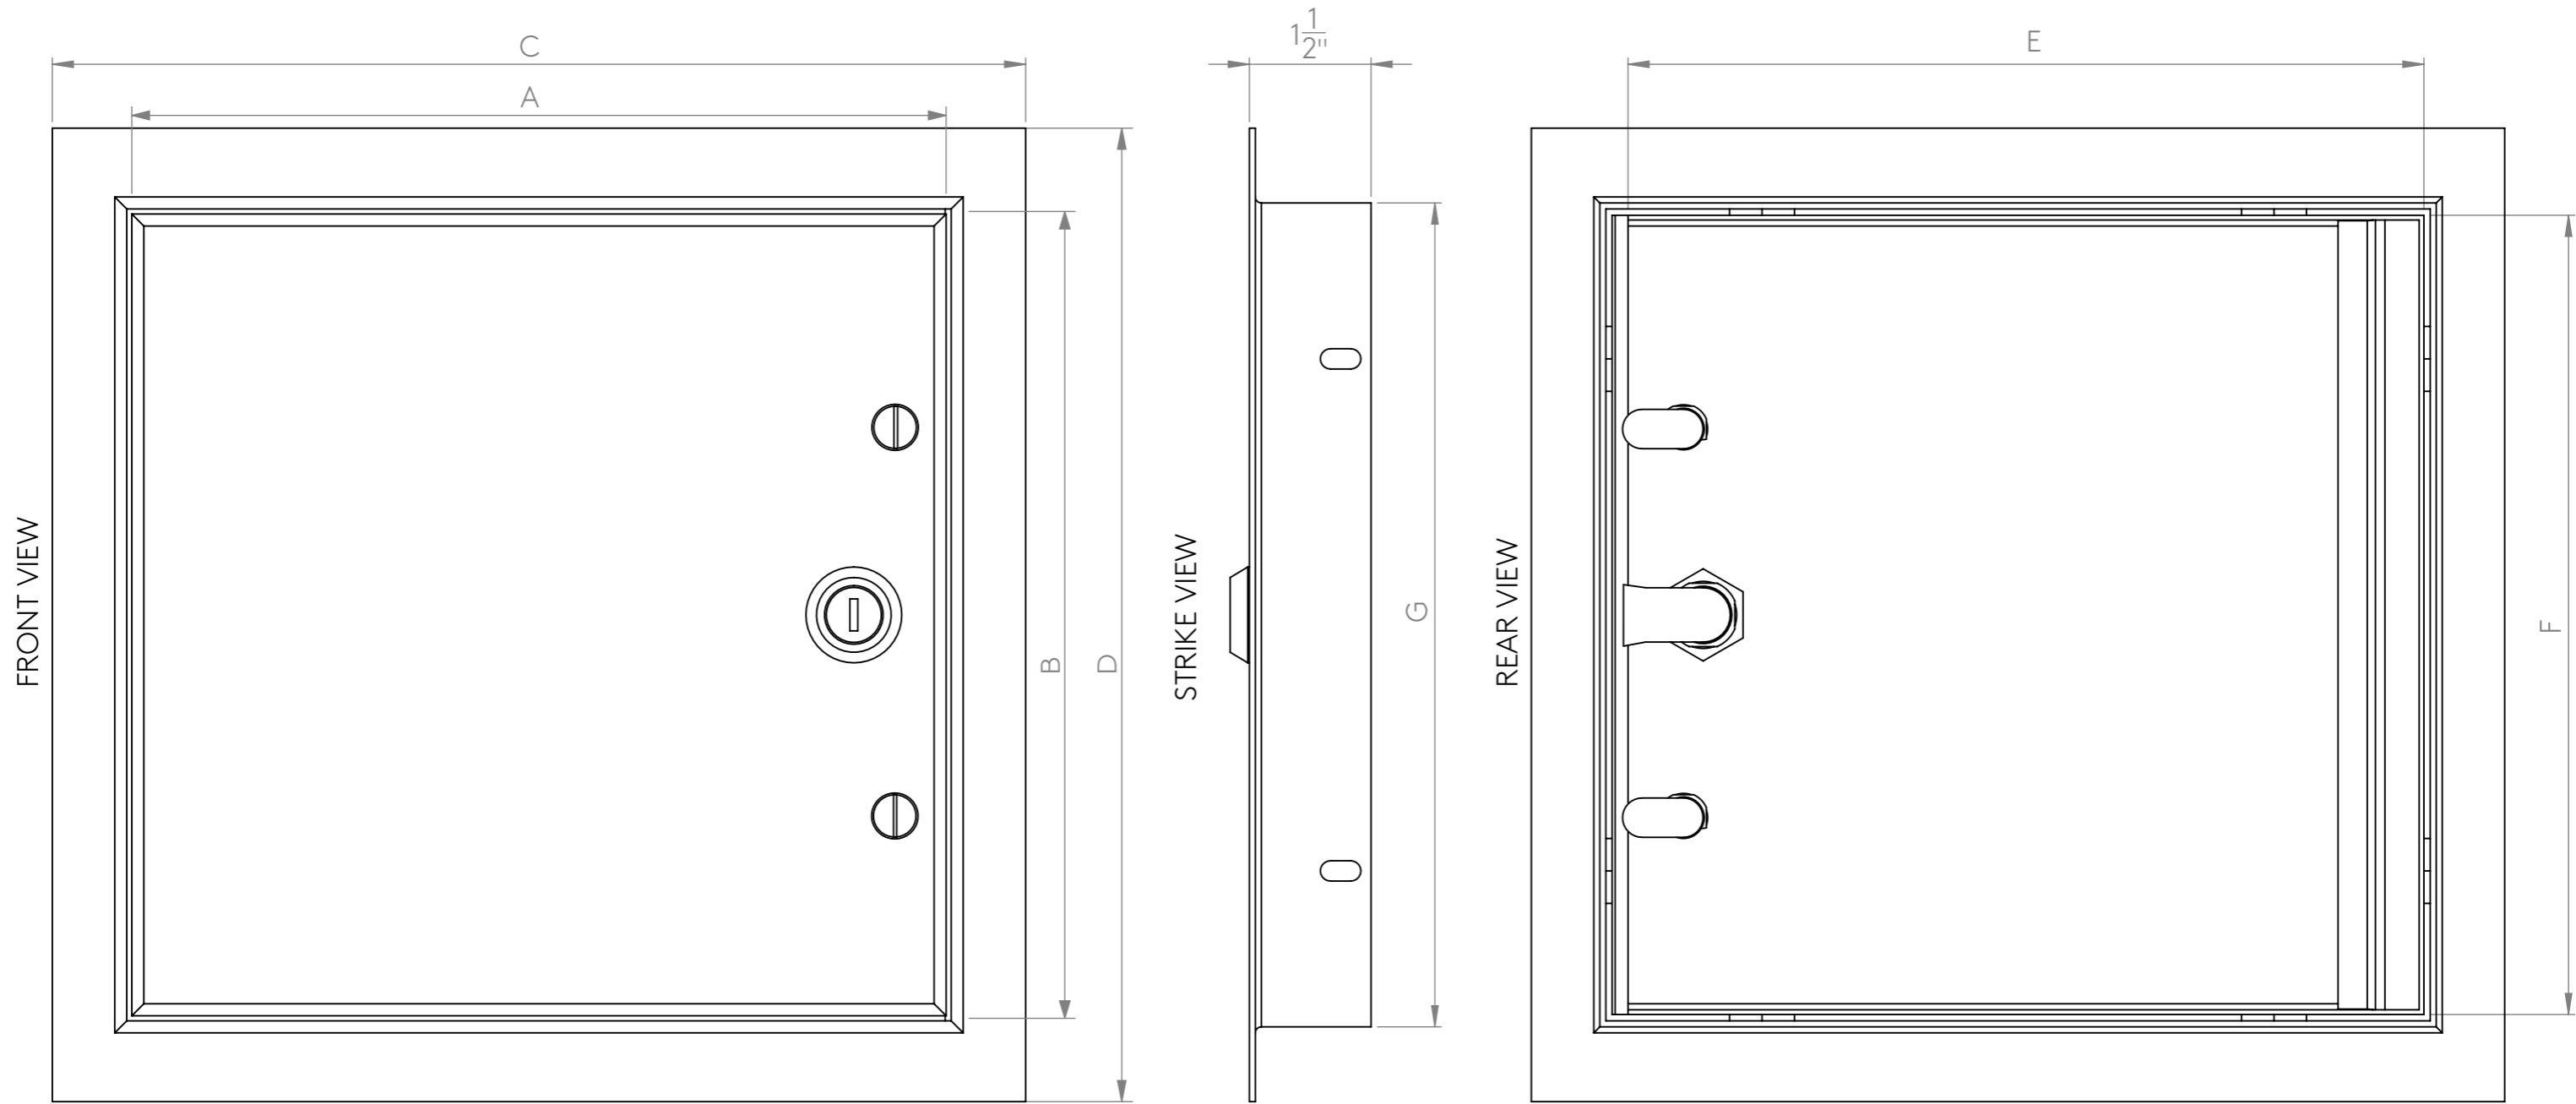

Part Number	'A' Nominal Door	'B' Nominal Door	'C' Surface Flange	'D' Surface Flange	'E' Accessible Opening	'F' Accessible Opening	'G' Interior/ Mounting Flange	'H' Interior/ Mounting Flange
KG360	12"	12"	14"	14"	10 1/2"	11"	12 3/8"	12 1/4"
KG362	14"	14"	16"	16"	12 1/2"	13"	14 3/8"	14 1/4"
KG364	16"	16"	18"	18"	14 1/2"	15"	16 3/8"	16 1/4"
KG366	18"	18"	20"	20"	17"	17"	18 3/8"	18 1/4"
KG368	24"	24"	26"	26"	22 1/2"	23"	24 3/8"	24 1/4"

**Note: Prep in Framed/Blocked Wall or Ceiling
Opening is nominal door size + 3/8" (9mm).
Lockset and Cam Latches do not affect wall prep.**