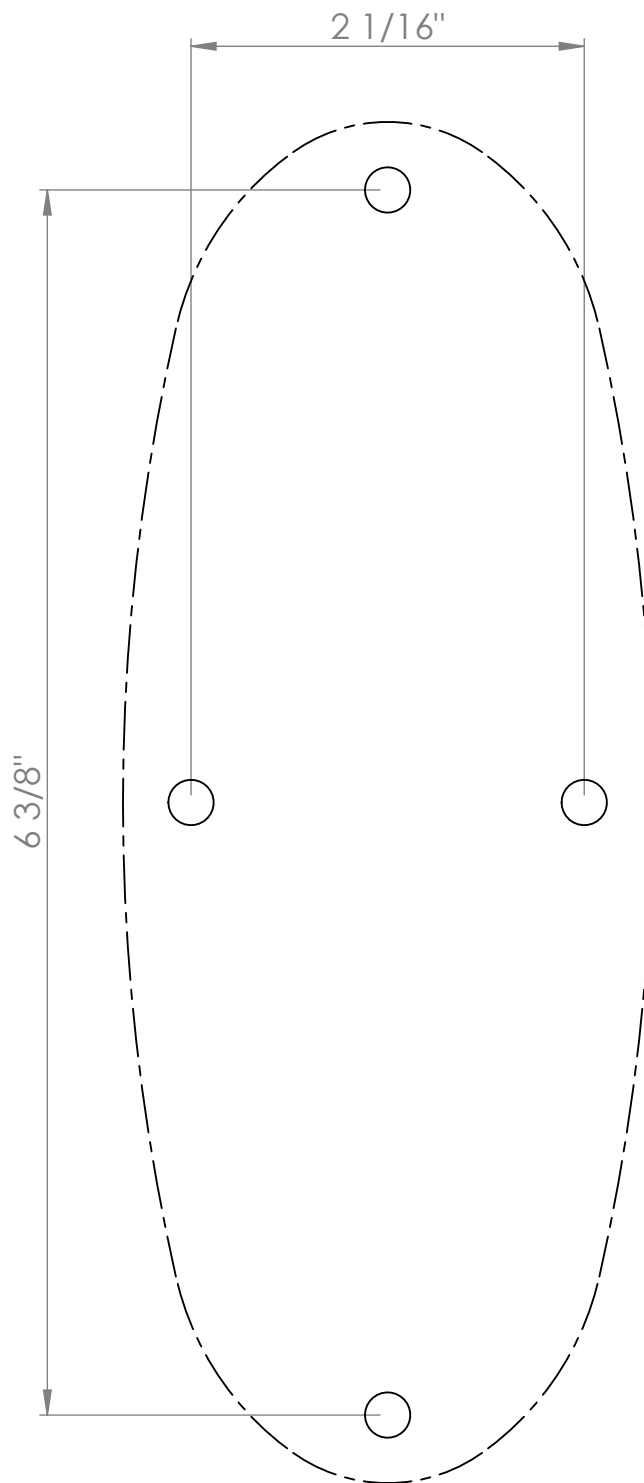

Kingsway Anti Ligature
Easy Grip Pull Handle
On Back Plate

Code: KG30

 Kingsway
Group

sales@kingswaygroupglobal.com
www.kingswaygroupglobal.com

Kingsway Anti Ligature
Easy Grip Pull Handle
On Back Plate
Code: KG30