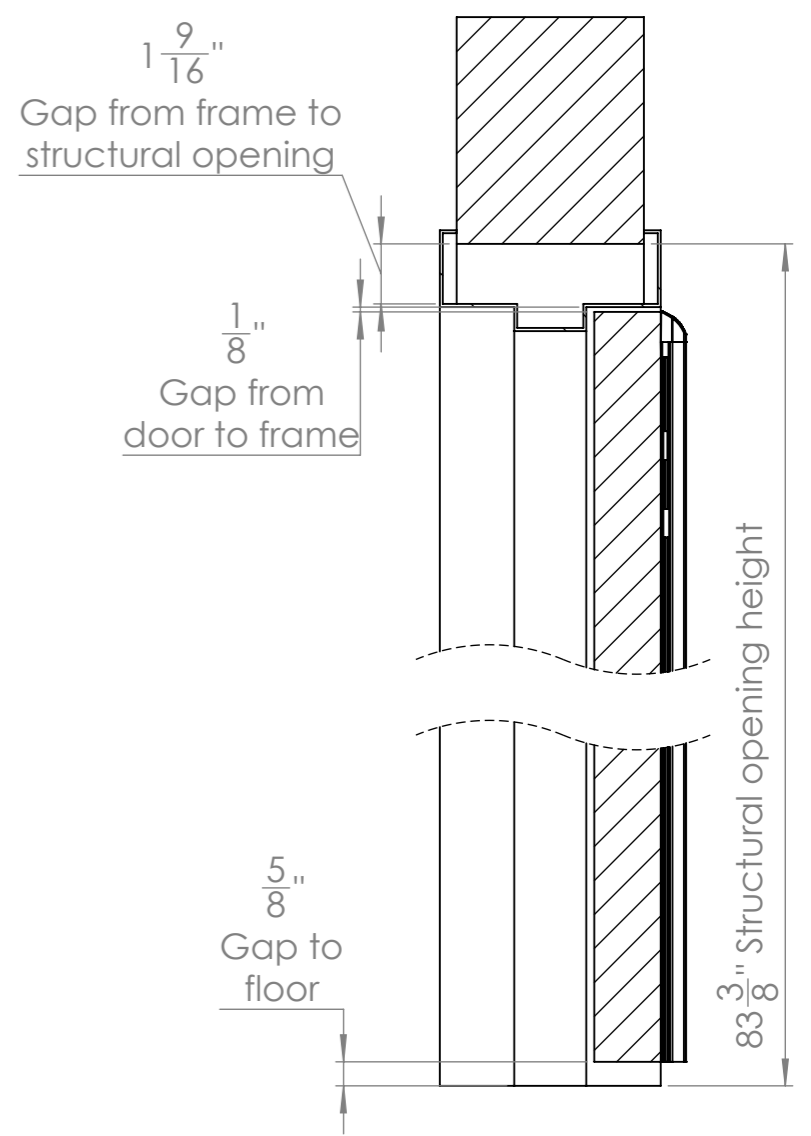

SOLO Leaf and Half Door

Kingsway SOLO Door System
Code: SOD01

sales@kingswaygroupusa.com
www.kingswaygroupusa.com

Double Rabbet - SOD01

1 3/4" Leaf & Half Door Details

SECTION E-E

DETAIL H

DETAIL G