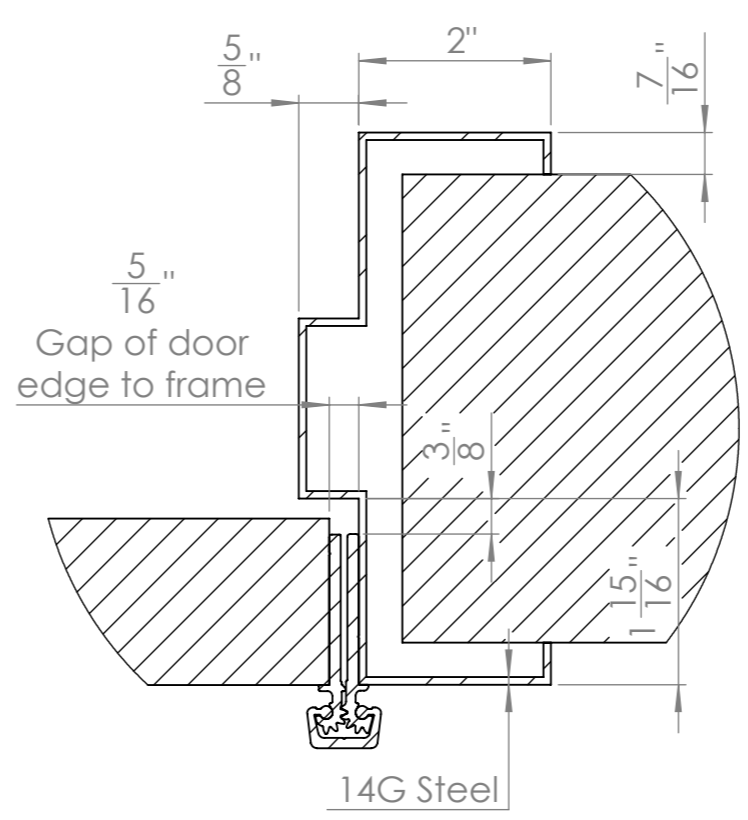

Elevations

Kingsway SOLO Door System
Code: SOD01

sales@kingswaygroupusa.com
www.kingswaygroupusa.com

Double Rabbet - SOD01

1 3/4" Single Leaf Door Details

SECTION A-A

DETAIL D

DETAIL C