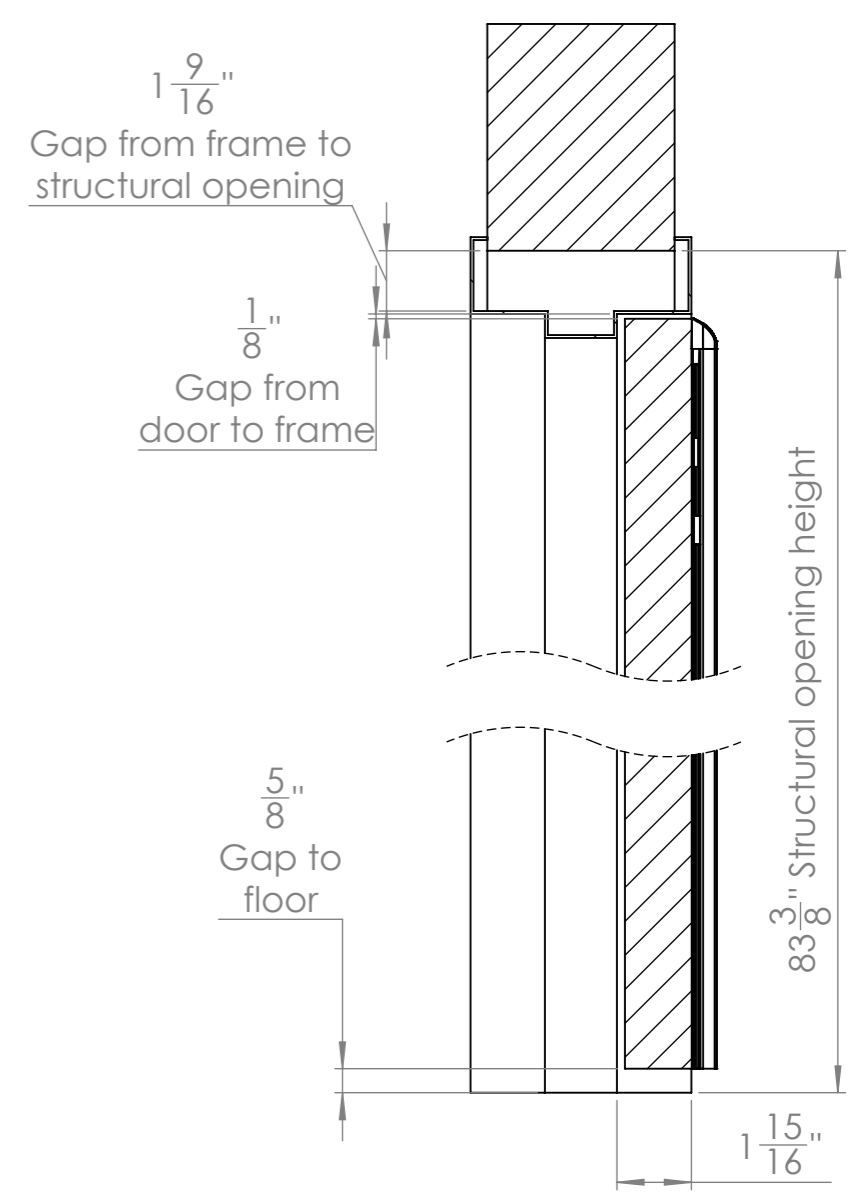

Elevations

Kingsway SOLO Door System
Code: SOD01

sales@kingswaygroupusa.com
www.kingswaygroupusa.com

Double Rabbet - SOD01

1 3/4" Single Leaf Door Details

SECTION A-A

DETAIL D

DETAIL C

SECTION B-B

Kingsway SOLO Door System
Code: SOD01

sales@kingswaygroupusa.com
www.kingswaygroupusa.com

SOLO Single Leaf Door Opening Details

Kingsway SOLO Door System
Code: SOD01

sales@kingswaygroupusa.com
www.kingswaygroupusa.com

SOLO Leaf and Half Door

Kingsway SOLO Door System
Code: SOD01

sales@kingswaygroupusa.com
www.kingswaygroupusa.com

Double Rabbet - SOD01

1 3/4" Leaf & Half Door Details

SECTION E-E

DETAIL H

DETAIL G