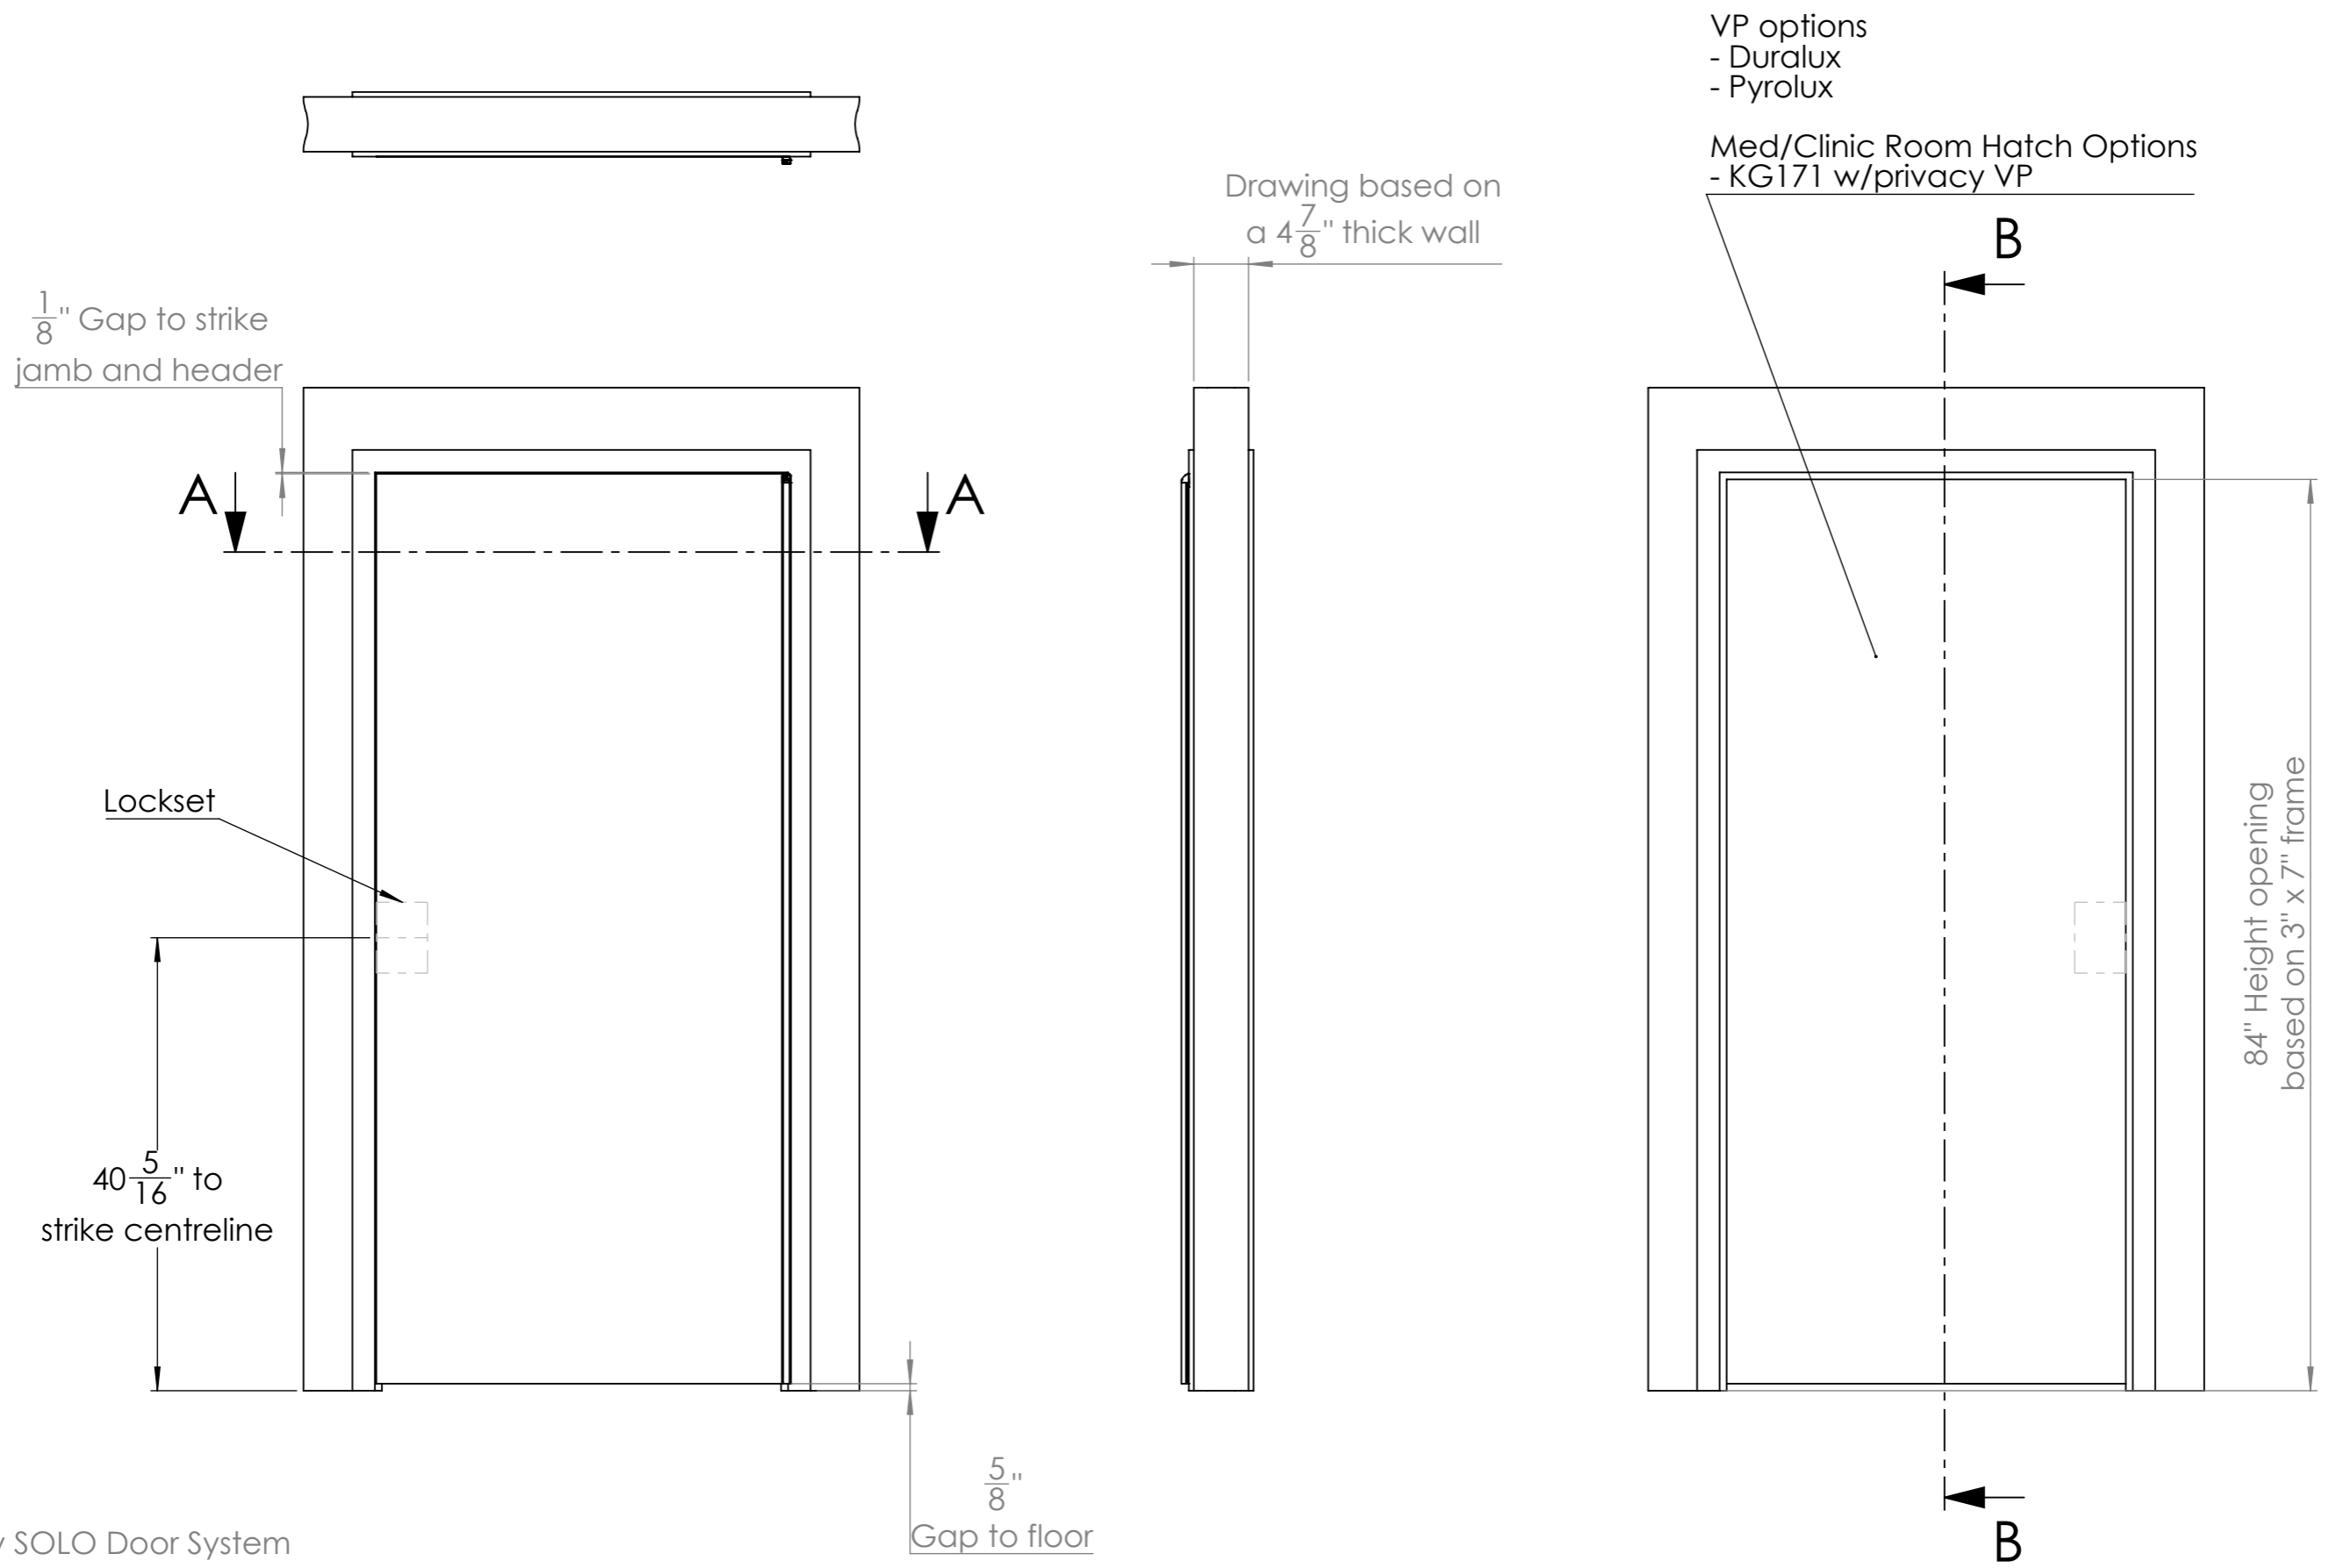

Elevations

Kingsway SOLO Door System
Code: SOD01

sales@kingswaygroupusa.com
www.kingswaygroupusa.com

Double Rabbet - SOD01

1 3/4" Single Leaf Door Details

SECTION A-A

DETAIL D

DETAIL C

SECTION B-B

Kingsway SOLO Door System
Code: SOD01

sales@kingswaygroupusa.com
www.kingswaygroupusa.com

SOLO Single Leaf Door Opening Details

Kingsway SOLO Door System
Code: SOD01

sales@kingswaygroupusa.com
www.kingswaygroupusa.com

SOLO Leaf and Half Door

Kingsway SOLO Door System
Code: SOD01

sales@kingswaygroupusa.com
www.kingswaygroupusa.com

Double Rabbet - SOD01

1 3/4" Leaf & Half Door Details

SECTION E-E

DETAIL H

DETAIL G