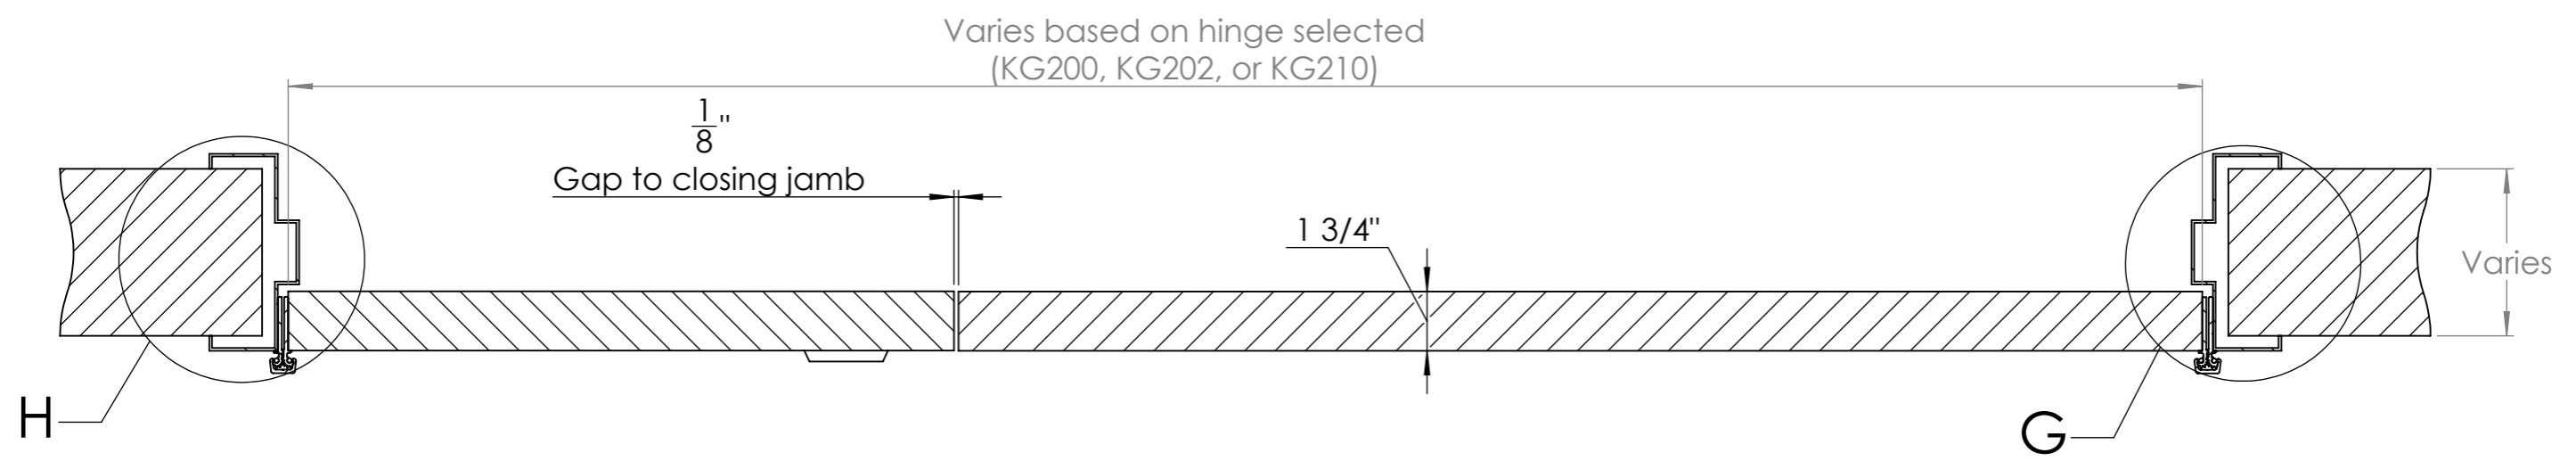

SOLO Leaf and Half Door

Kingsway SOLO Door System
Code: SOD01

sales@kingswaygroupusa.com
www.kingswaygroupusa.com

Double Rabbet - SOD01

1 3/4" Leaf & Half Door Details

SECTION E-E

DETAIL H

DETAIL G