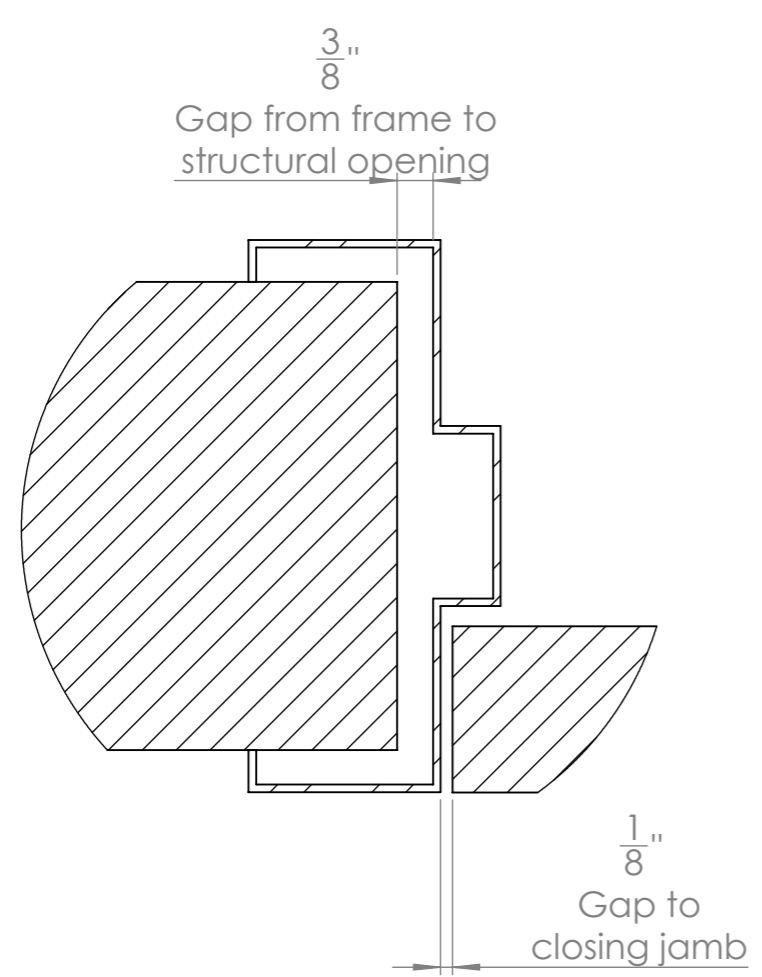

Elevations

Kingsway SOLO Door System
Code: SOD01

sales@kingswaygroupusa.com
www.kingswaygroupusa.com

Double Rabbet - SOD01

1 3/4" Single Leaf Door Details

SECTION A-A

DETAIL D

DETAIL C

SOLO Leaf and Half Door

Kingsway SOLO Door System
Code: SOD01

sales@kingswaygroupusa.com
www.kingswaygroupusa.com

Double Rabbet - SOD01

1 3/4" Leaf & Half Door Details

SECTION E-E

DETAIL H

DETAIL G