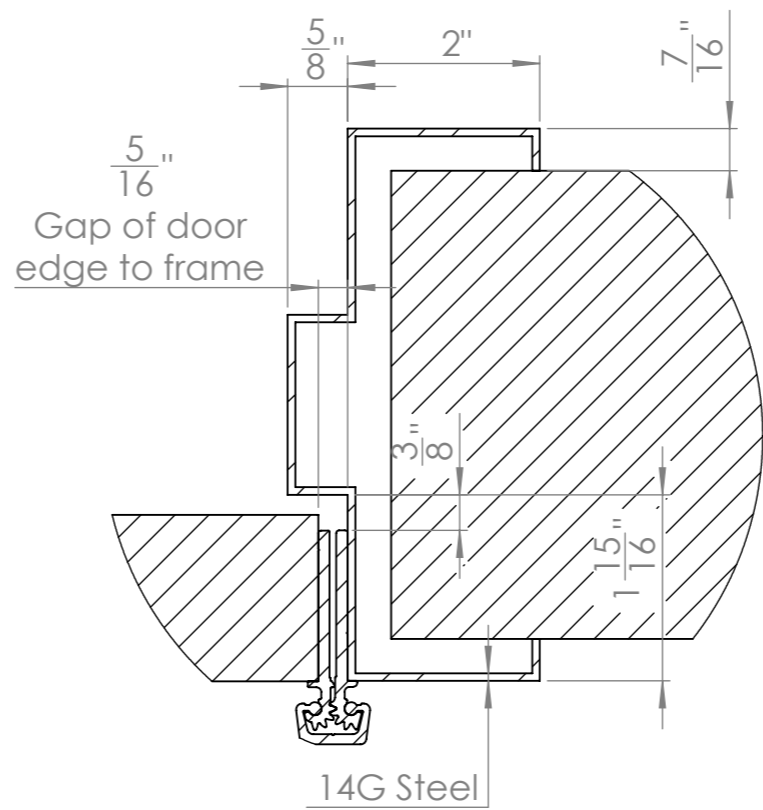

SOLO Leaf and Half Door

Kingsway SOLO Door System
Code: SOD01

sales@kingswaygroupusa.com
www.kingswaygroupusa.com

Double Rabbet - SOD01

1 3/4" Leaf & Half Door Details

SECTION E-E

DETAIL H

DETAIL G