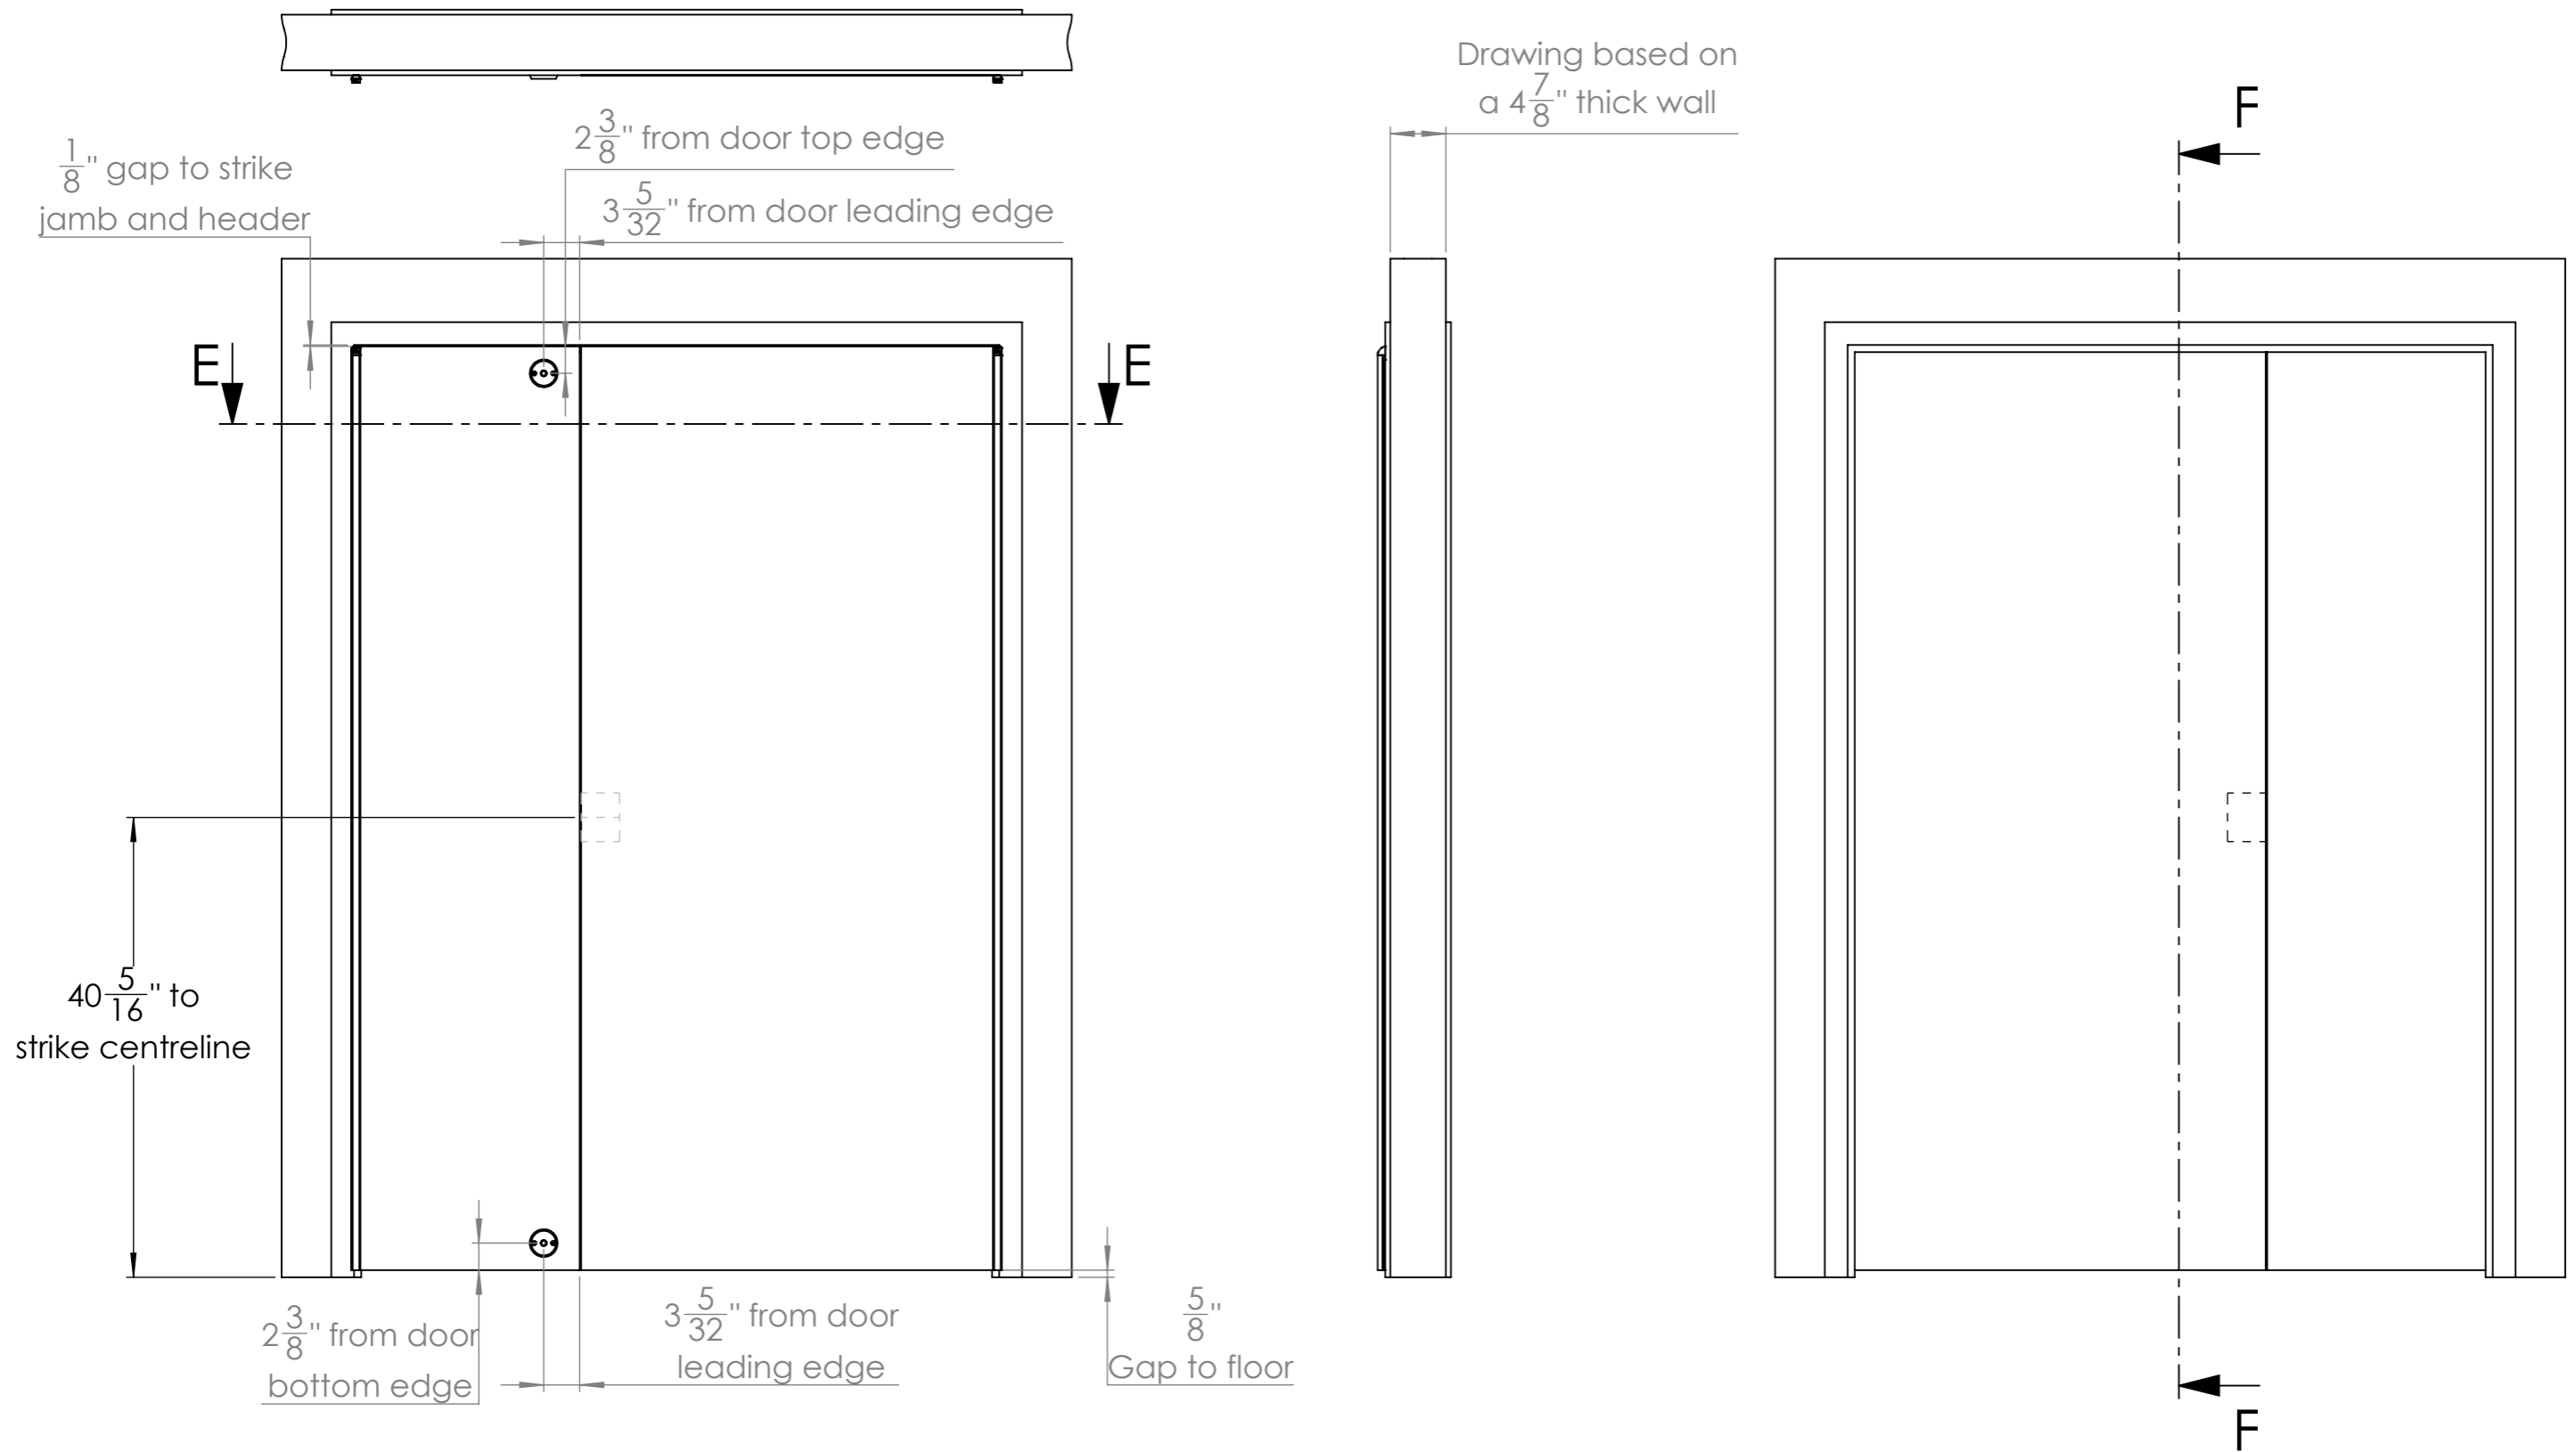

Elevations

Kingsway SOLO Door System
Code: SOD01

sales@kingswaygroupusa.com
www.kingswaygroupusa.com

Double Rabbet - SOD01

1 3/4" Single Leaf Door Details

SECTION A-A

DETAIL D

DETAIL C

SECTION B-B

Kingsway SOLO Door System
Code: SOD01

sales@kingswaygroupusa.com
www.kingswaygroupusa.com

SOLO Single Leaf Door Opening Details

Kingsway SOLO Door System
Code: SOD01

sales@kingswaygroupusa.com
www.kingswaygroupusa.com

SOLO Leaf and Half Door

Kingsway SOLO Door System
Code: SOD01

sales@kingswaygroupusa.com
www.kingswaygroupusa.com

Double Rabbet - SOD01

1 3/4" Leaf & Half Door Details

SECTION E-E

DETAIL H

DETAIL G