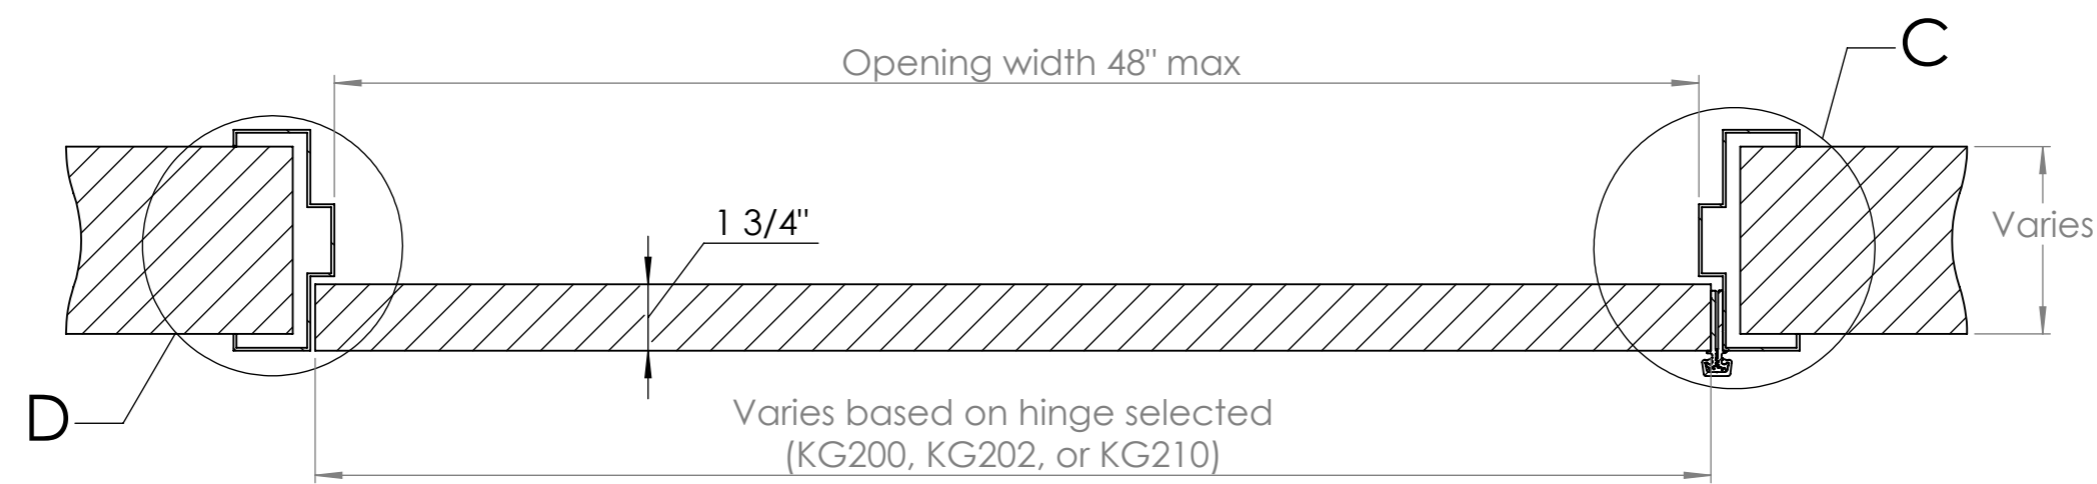

Elevations

Kingsway SOLO Door System
Code: SOD01

sales@kingswaygroupusa.com
www.kingswaygroupusa.com

Double Rabbet - SOD01

1 3/4" Single Leaf Door Details

SECTION A-A

DETAIL D

DETAIL C

SECTION B-B

Kingsway SOLO Door System
Code: SOD01

sales@kingswaygroupusa.com
www.kingswaygroupusa.com

SOLO Single Leaf Door Opening Details

Kingsway SOLO Door System
Code: SOD01

sales@kingswaygroupusa.com
www.kingswaygroupusa.com

SOLO Leaf and Half Door

Kingsway SOLO Door System
Code: SOD01

sales@kingswaygroupusa.com
www.kingswaygroupusa.com

Double Rabbet - SOD01

1 3/4" Leaf & Half Door Details

SECTION E-E

DETAIL H

DETAIL G