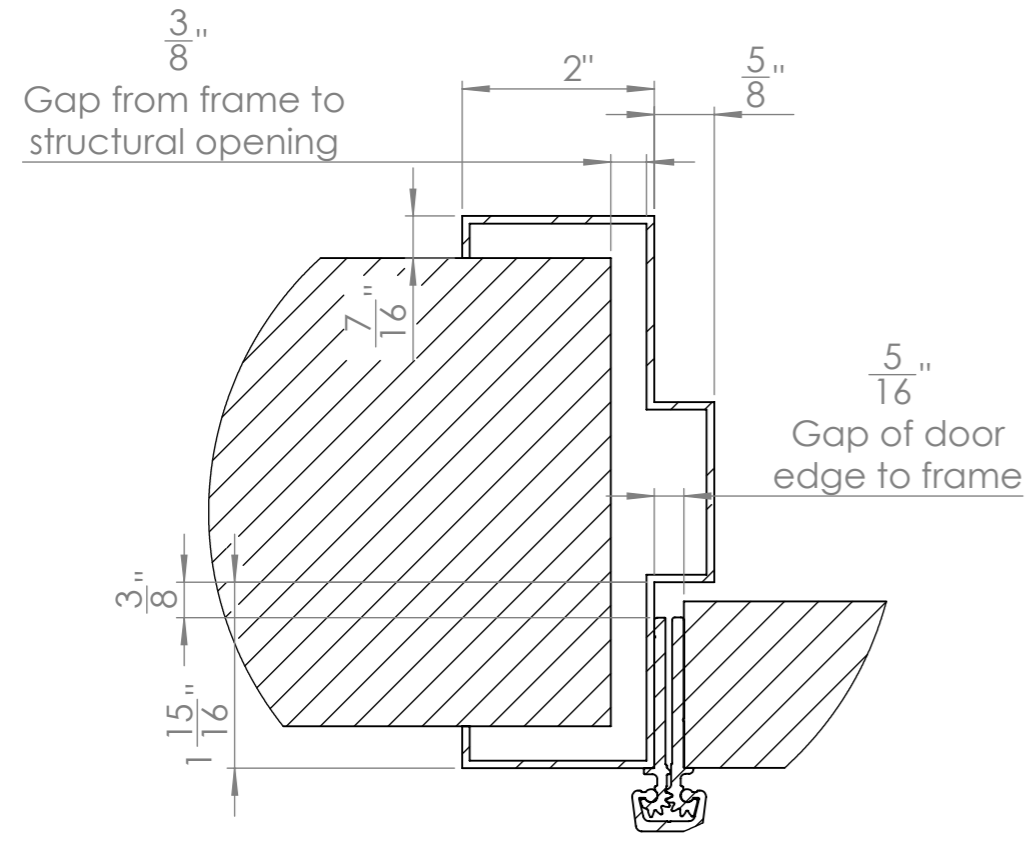

SOLO Leaf and Half Door

Kingsway SOLO Door System
Code: SOD01

sales@kingswaygroupusa.com
www.kingswaygroupusa.com

Double Rabbet - SOD01

1 3/4" Leaf & Half Door Details

SECTION E-E

DETAIL H

DETAIL G