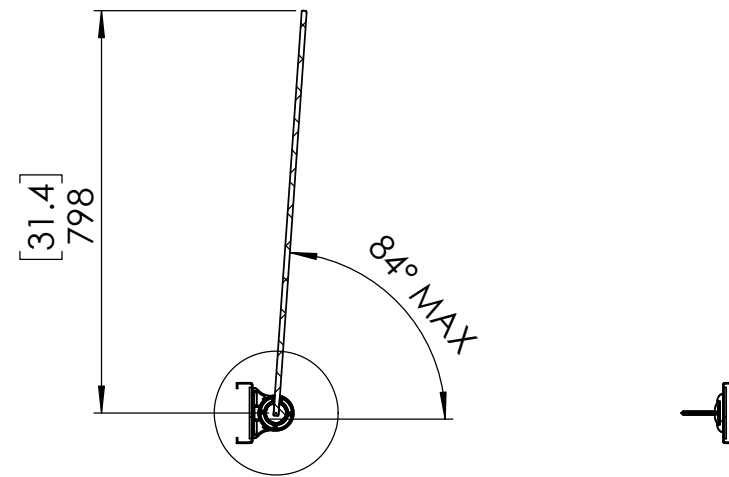

Shower Door

Dimensions in millimeters unless otherwise stated, dual dimensions in inches

SBD01	SHOWER double action NFR doorset with plain door leaf and painted steel frame
SBD02	SHOWER double action NFR doorset with printed door leaf and painted steel frame

FULL ASSEMBLY FOR SBD03-04

Kingsway SHOWER Complete Door System
Code: SBD01-04

sales@kingswaygroupusa.com
www.kingswaygroupglobal.com

Shower Door

Dimensions in mm unless otherwise stated

DETAIL B
SCALE 2 : 5

DETAIL C
SCALE 2 : 5

Kingsway SHOWER Complete
Door System
Code: SBD01-04

sales@kingswaygroupusa.com
www.kingswaygroupglobal.com

Shower Door

Dimensions in mm unless otherwise stated

Kingsway SHOWER Complete Door System
Code: SBD01-04

sales@kingswaygroupusa.com
www.kingswaygroupglobal.com

DETAIL E
SCALE 2 : 5

E SECTION D-D

Shower Door

Dimensions in mm unless otherwise stated

Kingsway SHOWER Complete
Door System
Code: SBD01-04

sales@kingswaygroupusa.com
www.kingswaygroupglobal.com