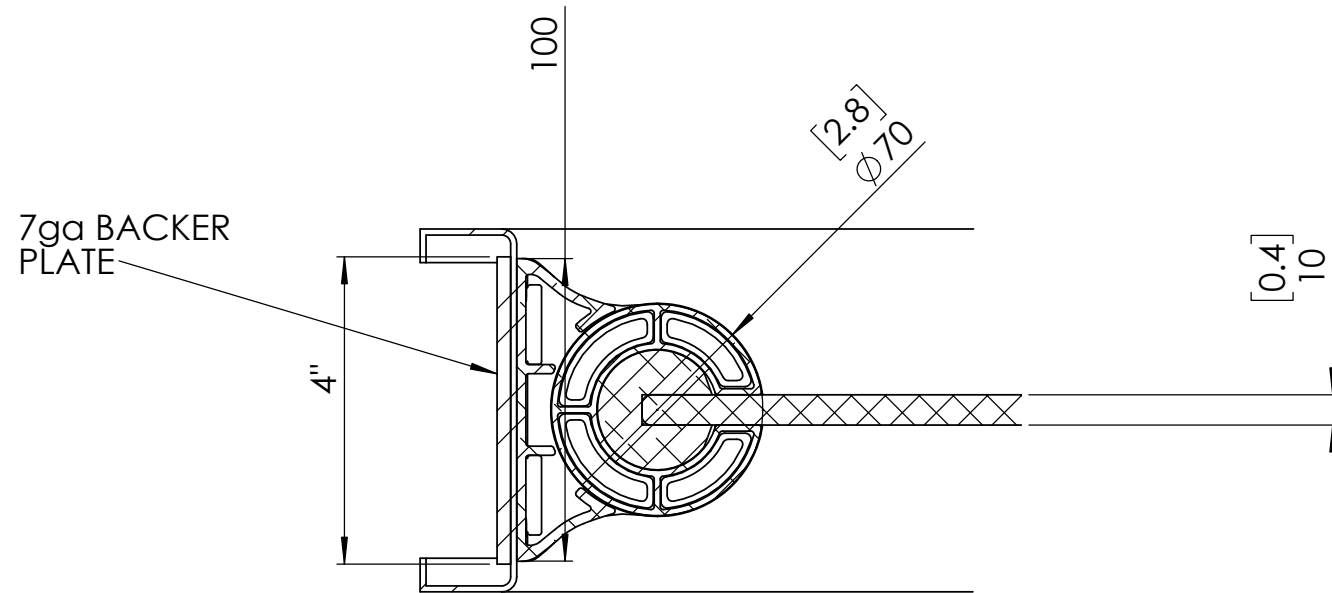

Shower Door

Dimensions in millimeters unless otherwise stated, dual dimensions in inches

SBD01	SHOWER double action NFR doorset with plain door leaf and painted steel frame
SBD02	SHOWER double action NFR doorset with printed door leaf and painted steel frame

FULL ASSEMBLY FOR SBD03-04

Kingsway SHOWER Complete Door System
Code: SBD01-04

sales@kingswaygroupusa.com
www.kingswaygroupglobal.com

Shower Door

Dimensions in mm unless otherwise stated

DETAIL B
SCALE 2 : 5

DETAIL C
SCALE 2 : 5

Kingsway SHOWER Complete
Door System
Code: SBD01-04

sales@kingswaygroupusa.com
www.kingswaygroupglobal.com

Shower Door

Dimensions in mm unless otherwise stated

Kingsway SHOWER Complete Door System
Code: SBD01-04