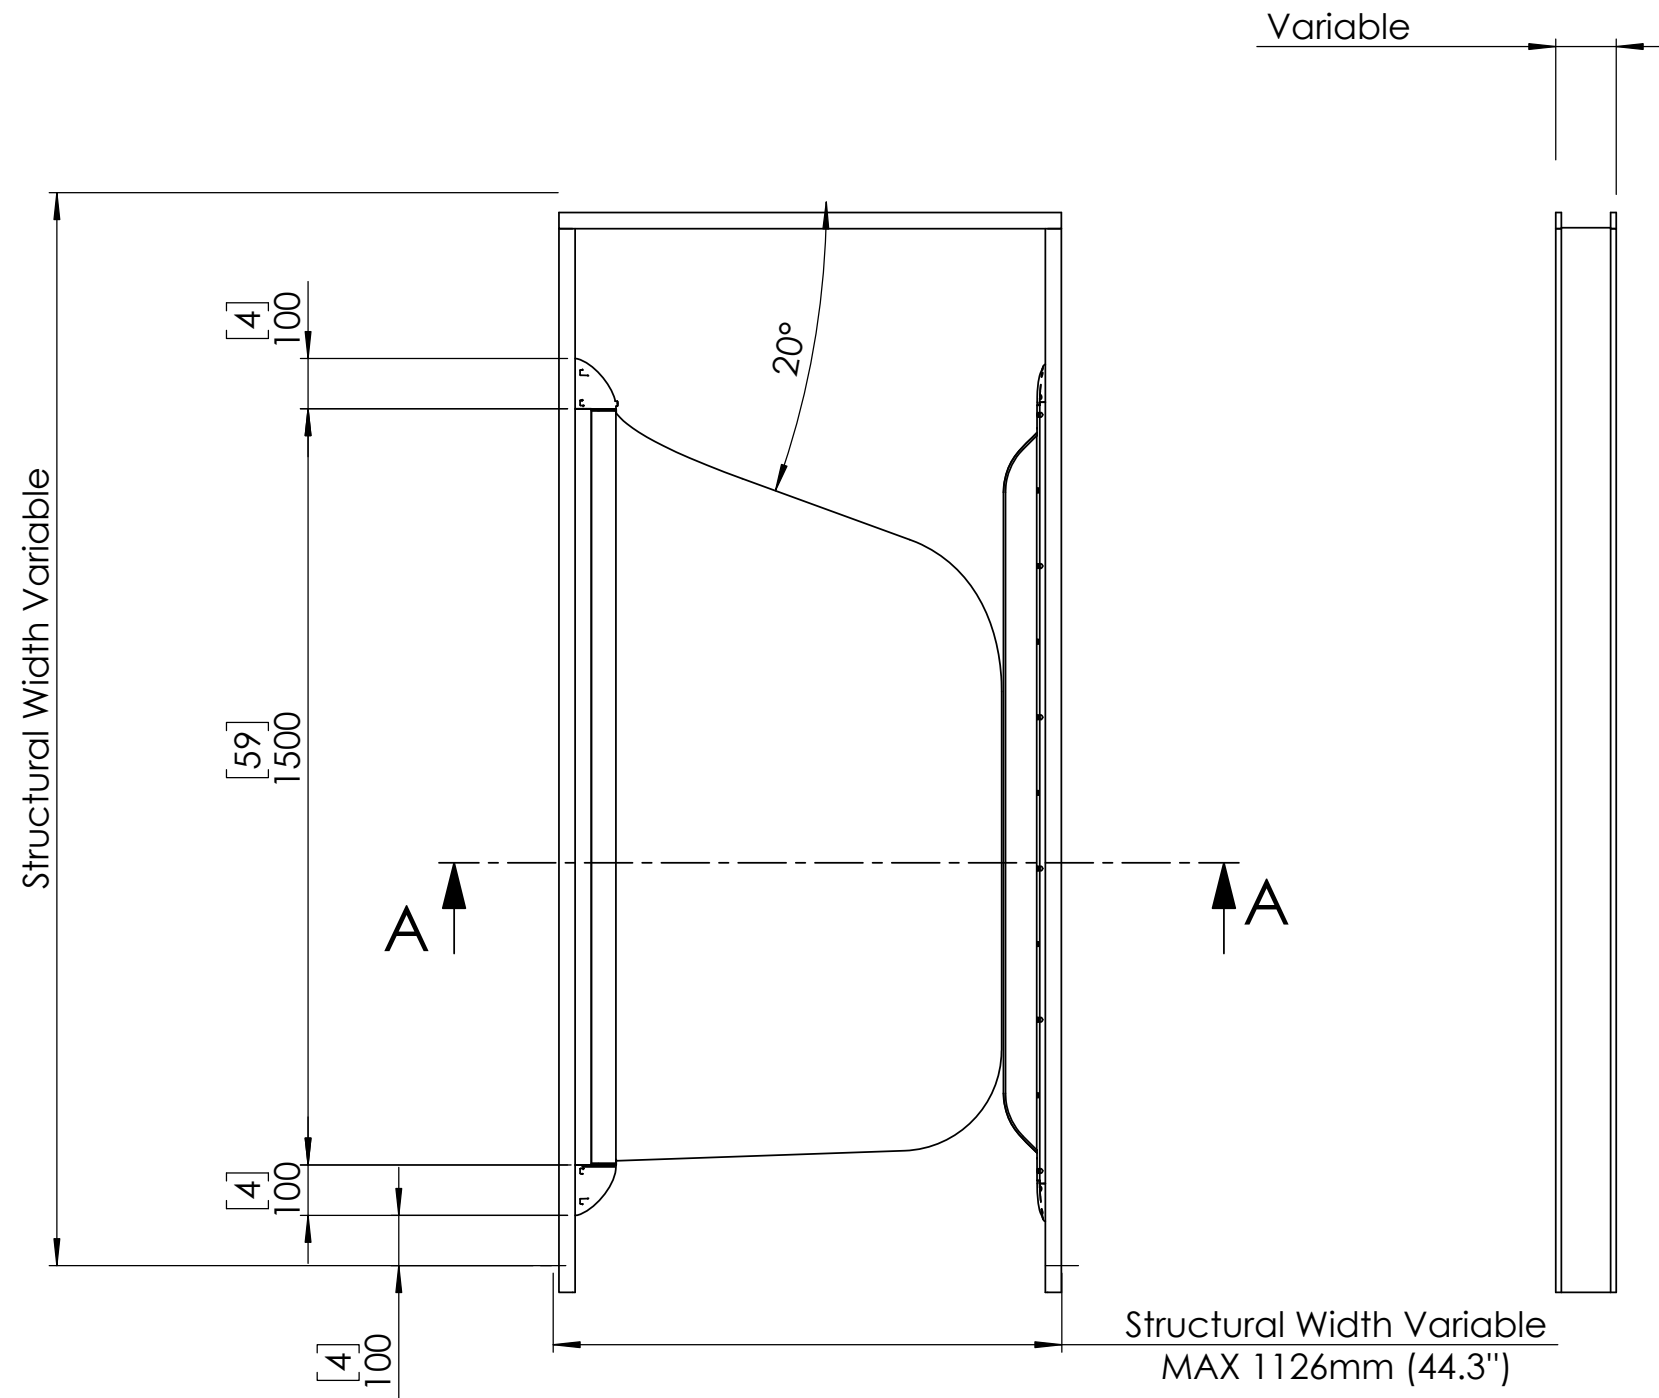

Shower Door

Dimensions in millimeters unless otherwise stated, dual dimensions in inches

SBD01	SHOWER double action NFR doorset with plain door leaf and painted steel frame
SBD02	SHOWER double action NFR doorset with printed door leaf and painted steel frame

FULL ASSEMBLY FOR SBD01-02

FULL ASSEMBLY FOR SBD01-02

FRAME BASE SPECIFICATION
STEEL: MILD
FINISH: PAINTED

SBD03	SHOWER double action NFR doorset with plain door leaf
SBD04	SHOWER double action NFR doorset with printed door leaf

FULL ASSEMBLY FOR SBD03-04

Kingsway SHOWER Complete Door System
Code: SBD01-04

sales@kingswaygroupusa.com
www.kingswaygroupglobal.com

Shower Door

Dimensions in mm unless otherwise stated

DETAIL B
SCALE 2 : 5

DETAIL C
SCALE 2 : 5

Kingsway SHOWER Complete
Door System
Code: SBD01-04

sales@kingswaygroupusa.com
www.kingswaygroupglobal.com

Shower Door

Dimensions in mm unless otherwise stated

Kingsway SHOWER Complete Door System
Code: SBD01-04