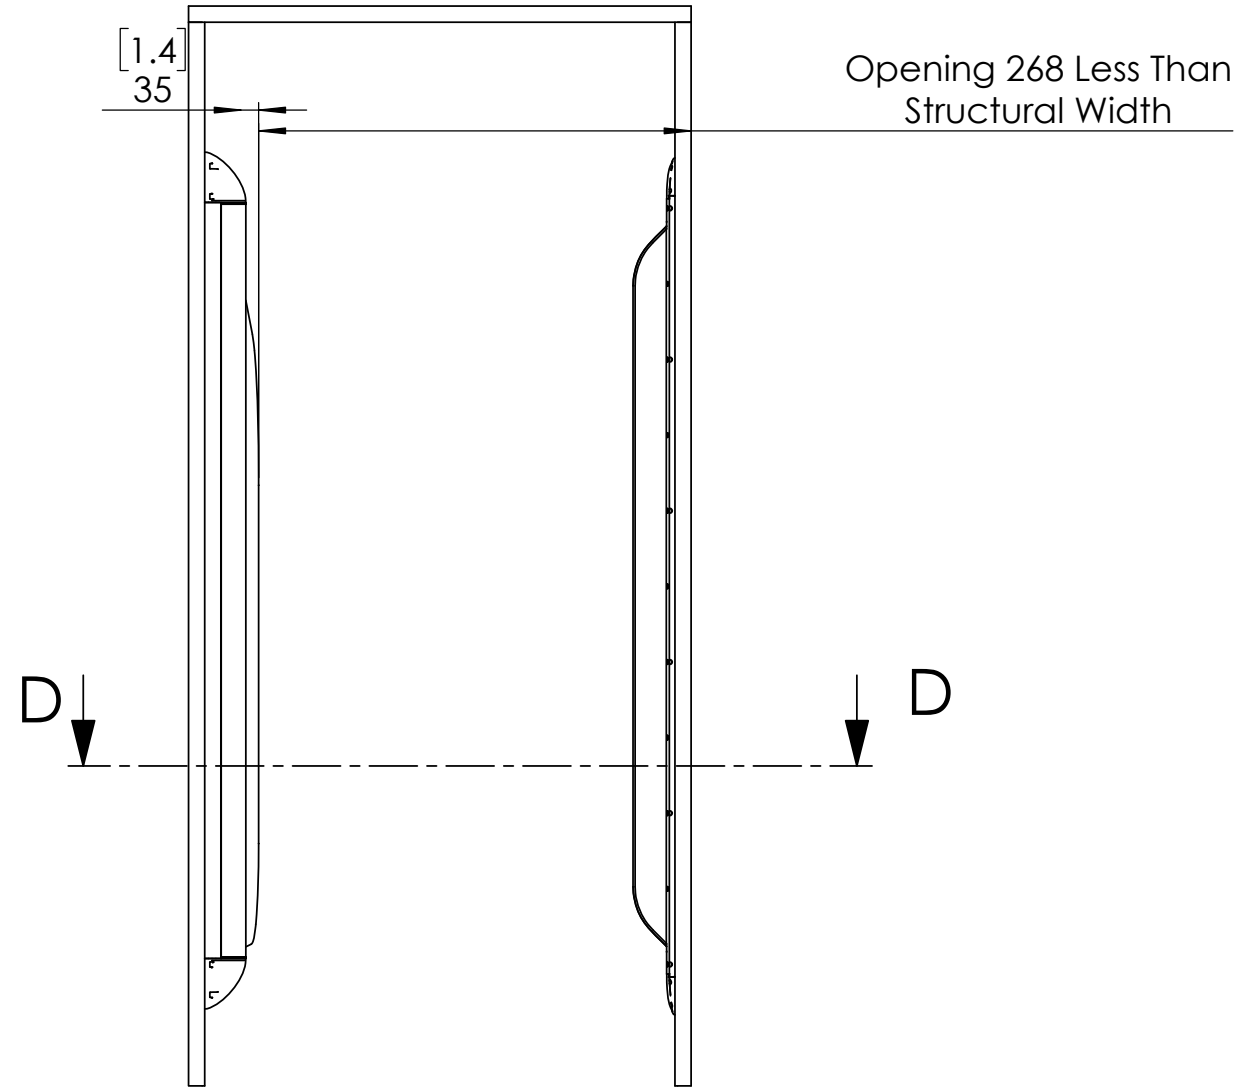

Shower Door

Dimensions in millimeters unless otherwise stated, dual dimensions in inches

SBD01	SHOWER double action NFR doorset with plain door leaf and painted steel frame
SBD02	SHOWER double action NFR doorset with printed door leaf and painted steel frame

FULL ASSEMBLY FOR SBD03-04

Kingsway SHOWER Complete Door System
Code: SBD01-04

sales@kingswaygroupusa.com
www.kingswaygroupglobal.com

Shower Door

Dimensions in mm unless otherwise stated

DETAIL B
SCALE 2 : 5

DETAIL C
SCALE 2 : 5

Kingsway SHOWER Complete
Door System
Code: SBD01-04

sales@kingswaygroupusa.com
www.kingswaygroupglobal.com

Shower Door

Dimensions in mm unless otherwise stated

Kingsway SHOWER Complete Door System
Code: SBD01-04

sales@kingswaygroupusa.com
www.kingswaygroupglobal.com

DETAIL E
SCALE 2 : 5

E SECTION D-D

Shower Door

Dimensions in mm unless otherwise stated

Kingsway SHOWER Complete
Door System
Code: SBD01-04

sales@kingswaygroupusa.com
www.kingswaygroupglobal.com