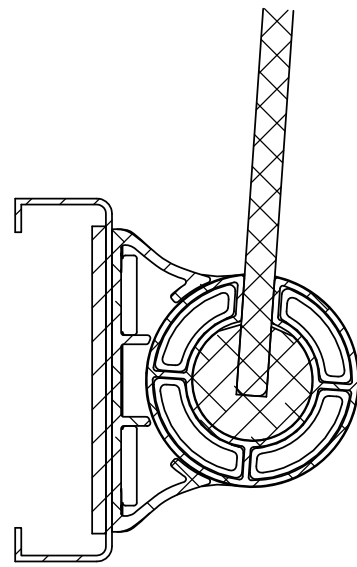

Shower Door

Dimensions in millimeters unless otherwise stated, dual dimensions in inches

SBD01	SHOWER double action NFR doorset with plain door leaf and painted steel frame
SBD02	SHOWER double action NFR doorset with printed door leaf and painted steel frame

FULL ASSEMBLY FOR SBD03-04

Kingsway SHOWER Complete Door System
Code: SBD01-04

sales@kingswaygroupusa.com
www.kingswaygroupglobal.com

Shower Door

Dimensions in mm unless otherwise stated

DETAIL B
SCALE 2 : 5

DETAIL C
SCALE 2 : 5

Kingsway SHOWER Complete
Door System
Code: SBD01-04

sales@kingswaygroupusa.com
www.kingswaygroupglobal.com

Shower Door

Dimensions in mm unless otherwise stated

Kingsway SHOWER Complete Door System
Code: SBD01-04

sales@kingswaygroupusa.com
www.kingswaygroupglobal.com

DETAIL E
SCALE 2 : 5

E SECTION D-D

Shower Door

Dimensions in mm unless otherwise stated

Kingsway SHOWER Complete
Door System
Code: SBD01-04

sales@kingswaygroupusa.com
www.kingswaygroupglobal.com