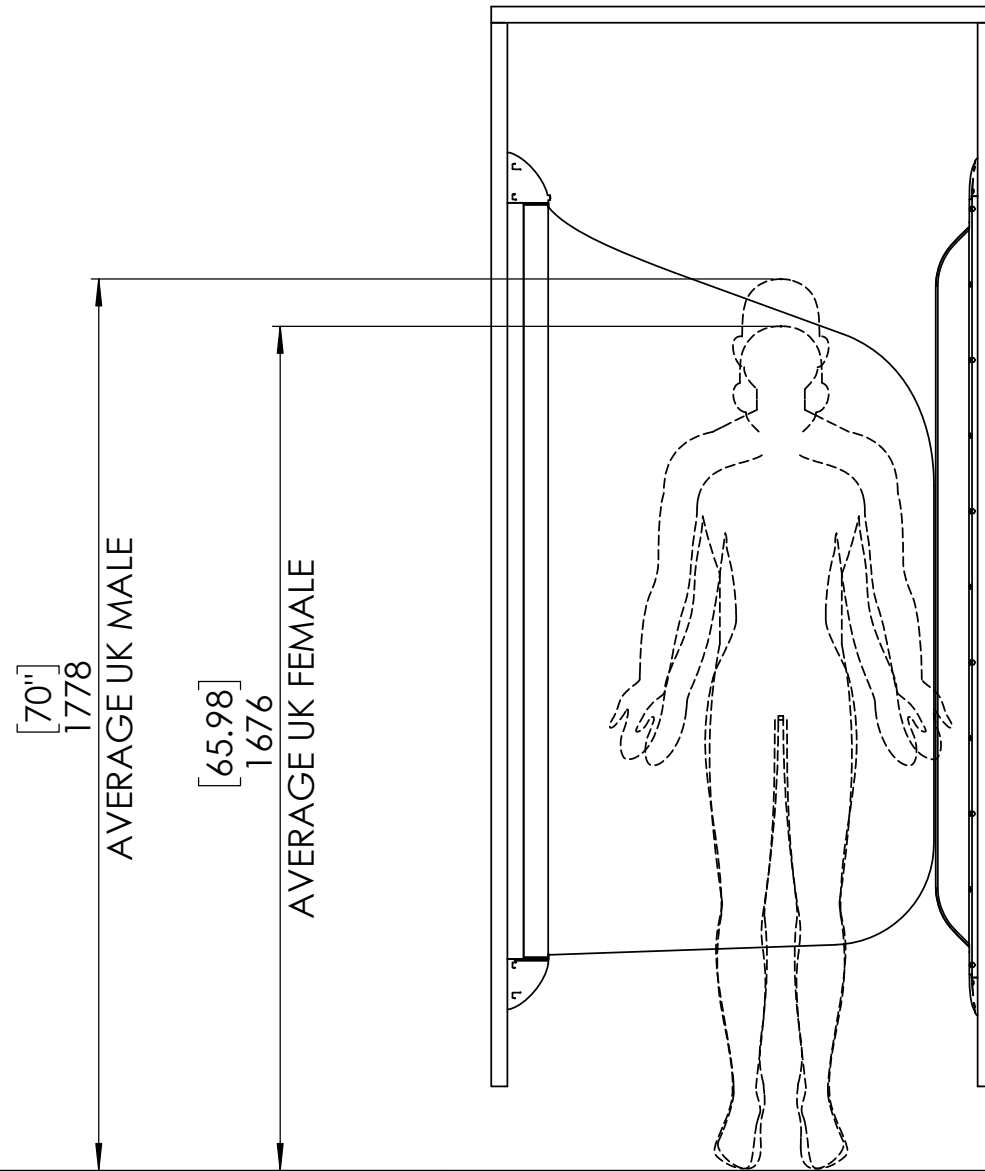

Shower Door

Dimensions in millimeters unless otherwise stated, dual dimensions in inches

SBD01	SHOWER double action NFR doorset with plain door leaf and painted steel frame
SBD02	SHOWER double action NFR doorset with printed door leaf and painted steel frame

FULL ASSEMBLY FOR SBD03-04

Kingsway SHOWER Complete Door System
Code: SBD01-04

sales@kingswaygroupusa.com
www.kingswaygroupglobal.com

Shower Door

Dimensions in mm unless otherwise stated

DETAIL B
SCALE 2 : 5

DETAIL C
SCALE 2 : 5

Kingsway SHOWER Complete
Door System
Code: SBD01-04

sales@kingswaygroupusa.com
www.kingswaygroupglobal.com

Shower Door

Dimensions in mm unless otherwise stated

Kingsway SHOWER Complete Door System
Code: SBD01-04

sales@kingswaygroupusa.com
www.kingswaygroupglobal.com

DETAIL E
SCALE 2 : 5

E SECTION D-D

Shower Door

Dimensions in mm unless otherwise stated

Kingsway SHOWER Complete
Door System
Code: SBD01-04

sales@kingswaygroupusa.com
www.kingswaygroupglobal.com