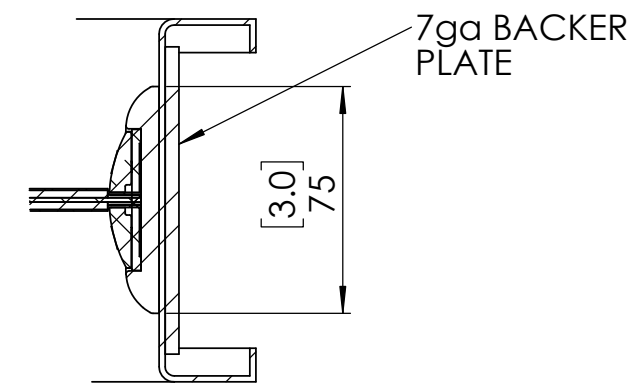

Shower Door

Dimensions in millimeters unless otherwise stated, dual dimensions in inches

SBD01	SHOWER double action NFR doorset with plain door leaf and painted steel frame
SBD02	SHOWER double action NFR doorset with printed door leaf and painted steel frame

FULL ASSEMBLY FOR SBD03-04

Kingsway SHOWER Complete Door System
Code: SBD01-04

sales@kingswaygroupusa.com
www.kingswaygroupglobal.com

Shower Door

Dimensions in mm unless otherwise stated

DETAIL B
SCALE 2 : 5

DETAIL C
SCALE 2 : 5

Kingsway SHOWER Complete
Door System
Code: SBD01-04

sales@kingswaygroupusa.com
www.kingswaygroupglobal.com

Shower Door

Dimensions in mm unless otherwise stated

Kingsway SHOWER Complete Door System
Code: SBD01-04