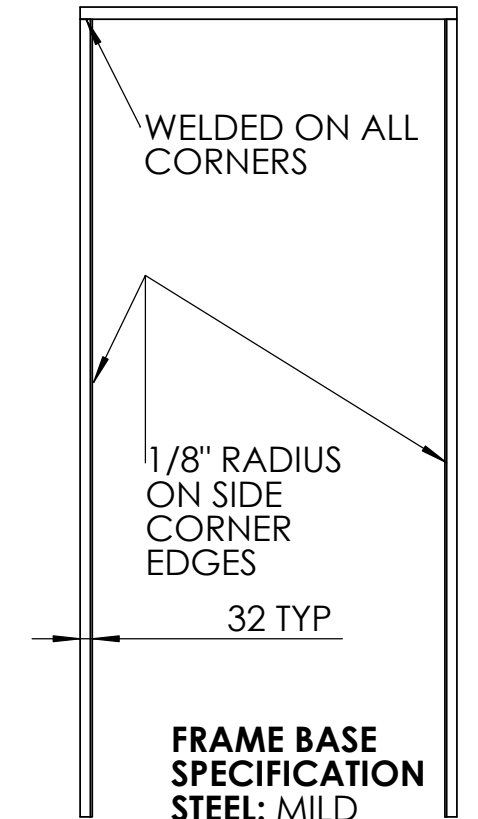

Shower Door

Dimensions in millimeters unless otherwise stated, dual dimensions in inches

SBD01	SHOWER double action NFR doorset with plain door leaf and painted steel frame
SBD02	SHOWER double action NFR doorset with printed door leaf and painted steel frame

FULL ASSEMBLY FOR SBD01-02

FULL ASSEMBLY FOR SBD01-02

FRAME BASE SPECIFICATION
STEEL: MILD
FINISH: PAINTED

SBD03	SHOWER double action NFR doorset with plain door leaf
SBD04	SHOWER double action NFR doorset with printed door leaf

FULL ASSEMBLY FOR SBD03-04

Kingsway SHOWER Complete Door System
Code: SBD01-04

sales@kingswaygroupusa.com
www.kingswaygroupglobal.com

Shower Door

Dimensions in mm unless otherwise stated

DETAIL B
SCALE 2 : 5

DETAIL C
SCALE 2 : 5

Kingsway SHOWER Complete
Door System
Code: SBD01-04

sales@kingswaygroupusa.com
www.kingswaygroupglobal.com

Shower Door

Dimensions in mm unless otherwise stated

Kingsway SHOWER Complete Door System
Code: SBD01-04