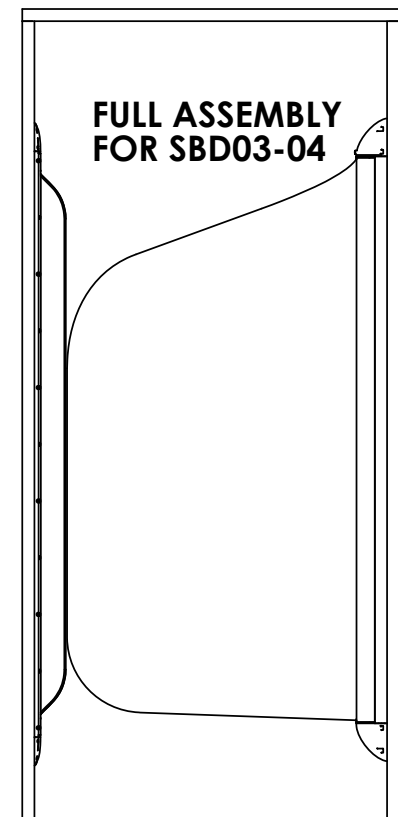

Shower Door

Dimensions in millimeters unless otherwise stated, dual dimensions in inches

SBD01	SHOWER double action NFR doorset with plain door leaf and painted steel frame
SBD02	SHOWER double action NFR doorset with printed door leaf and painted steel frame

FULL ASSEMBLY FOR SBD01-02

FULL ASSEMBLY FOR SBD01-02

FRAME BASE SPECIFICATION
STEEL: MILD
FINISH: PAINTED

SBD03	SHOWER double action NFR doorset with plain door leaf
SBD04	SHOWER double action NFR doorset with printed door leaf

FULL ASSEMBLY FOR SBD03-04

Kingsway SHOWER Complete Door System
Code: SBD01-04

sales@kingswaygroupusa.com
www.kingswaygroupglobal.com

Shower Door

Dimensions in mm unless otherwise stated

DETAIL B
SCALE 2 : 5

DETAIL C
SCALE 2 : 5

Kingsway SHOWER Complete
Door System
Code: SBD01-04

sales@kingswaygroupusa.com
www.kingswaygroupglobal.com

Shower Door

Dimensions in mm unless otherwise stated

Kingsway SHOWER Complete Door System
Code: SBD01-04