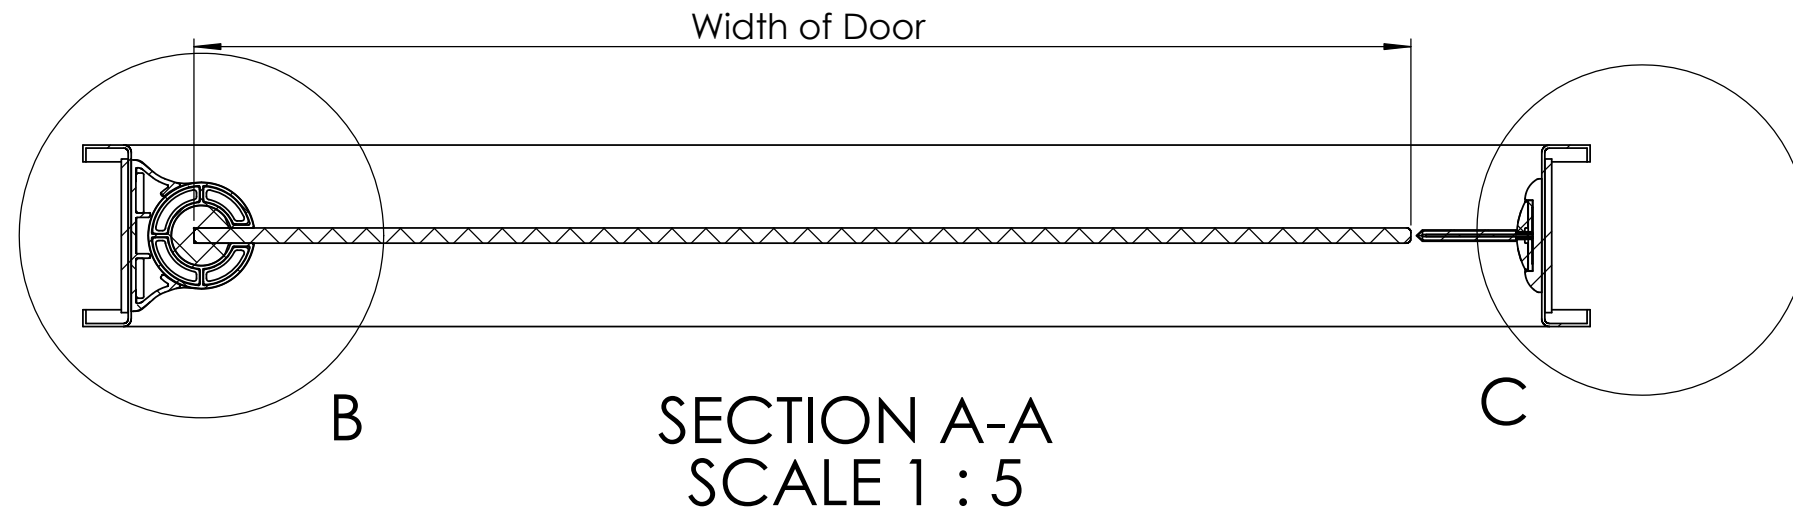

Shower Door

Dimensions in millimeters unless otherwise stated, dual dimensions in inches

SBD01	SHOWER double action NFR doorset with plain door leaf and painted steel frame
SBD02	SHOWER double action NFR doorset with printed door leaf and painted steel frame

FULL ASSEMBLY FOR SBD03-04

Kingsway SHOWER Complete Door System
Code: SBD01-04

sales@kingswaygroupusa.com
www.kingswaygroupglobal.com

Shower Door

Dimensions in mm unless otherwise stated

DETAIL B
SCALE 2 : 5

DETAIL C
SCALE 2 : 5

Kingsway SHOWER Complete
Door System
Code: SBD01-04

sales@kingswaygroupusa.com
www.kingswaygroupglobal.com

Shower Door

Dimensions in mm unless otherwise stated

Kingsway SHOWER Complete Door System
Code: SBD01-04