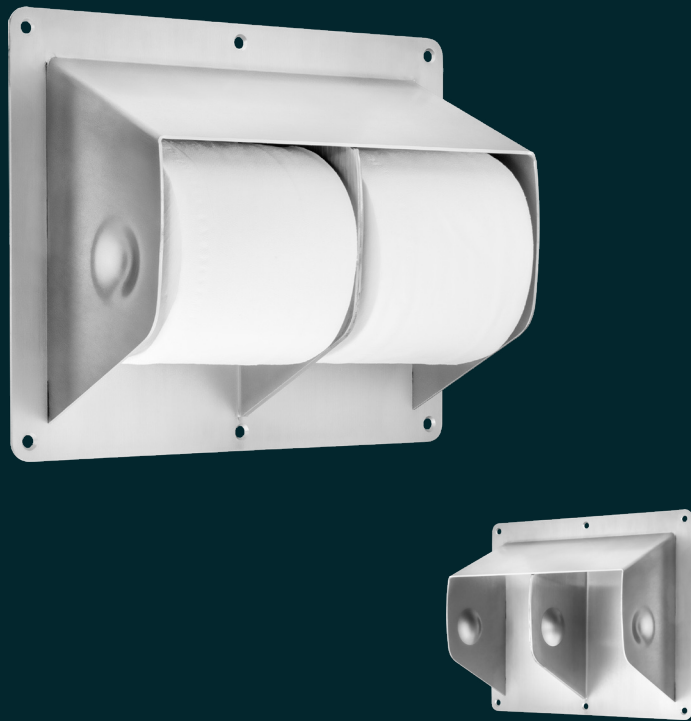

PRODUCT DATASHEET

KG23 Toilet Roll Holder

A ligature-resistant surface-mounted twin toilet roll holder designed for use in behavioral health washrooms to improve patient safety. The surface-mounted unit is manufactured from 14GA 316 grade stainless steel, providing durable performance and maximum corrosion resistance. Models available to suit 4" wide and 4.5" wide rolls and secured with tamper-resistant screws.

Terms and conditions:

To see our full terms and conditions, please visit:
kingswaygroupglobal.com/en-us/terms

Installation Description

- Place the unit on the wall and mark out the screw hole locations
- Drill holes for the provided screws and insert suitable anchors
- Secure the toilet roll holder to the wall using the security screws provided

We recommend that you apply pick-resistant security sealant around the perimeter of the unit.

Operation and Maintenance

Operation

Place a toilet roll in to the opening and locate it so that it is locked in both dimples, allowing the toilet roll to rotate. Care should be taken that the correct size roll is purchased, otherwise it will result in poor performance.