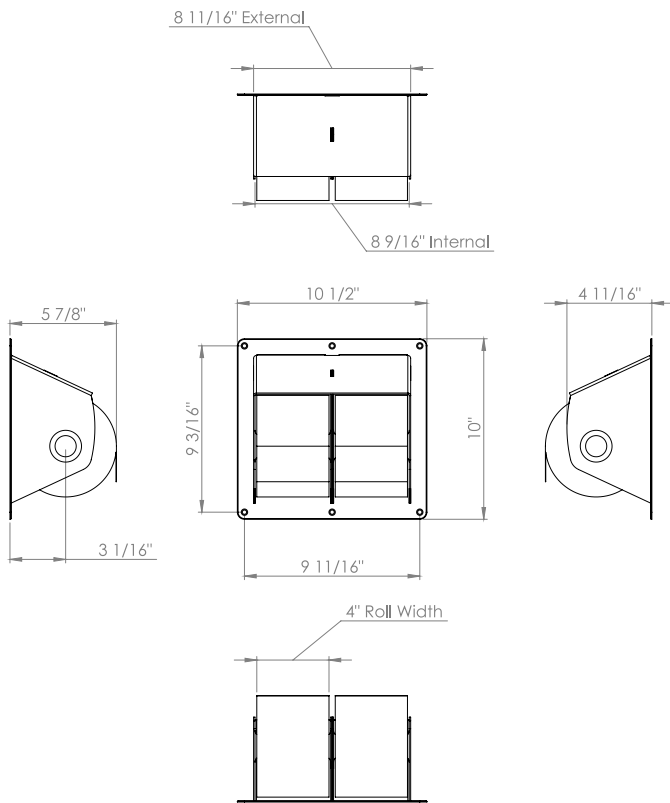

PRODUCT DIAGRAM

KG23 Toilet Roll Holder

KG23.4 Toilet Roll Holder
- to suit 4" rolls