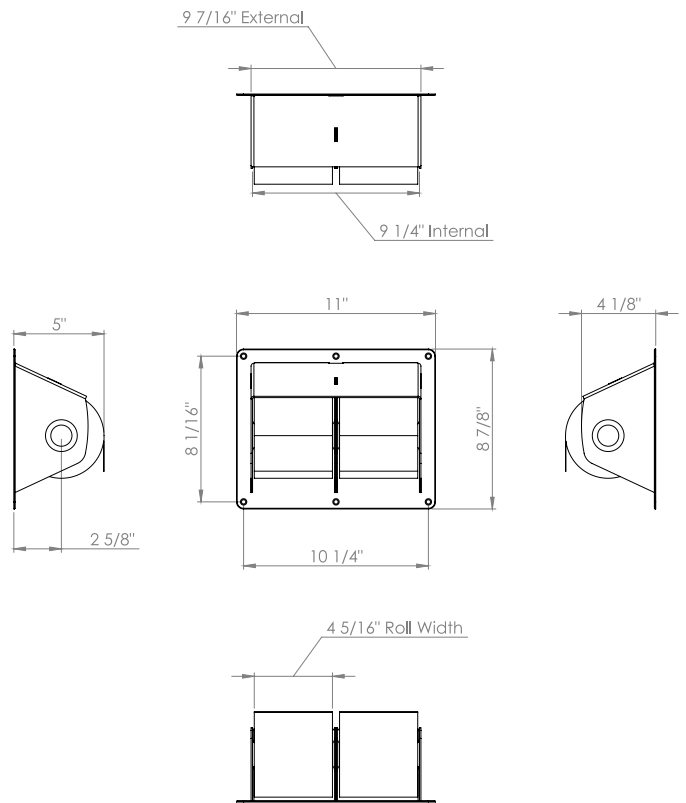

KG23.45 Toilet Roll Holder
- to suit 4.5" rolls

Terms and conditions:

To see our full terms and conditions, please visit: kingswaygroupglobal.com/en-us/terms