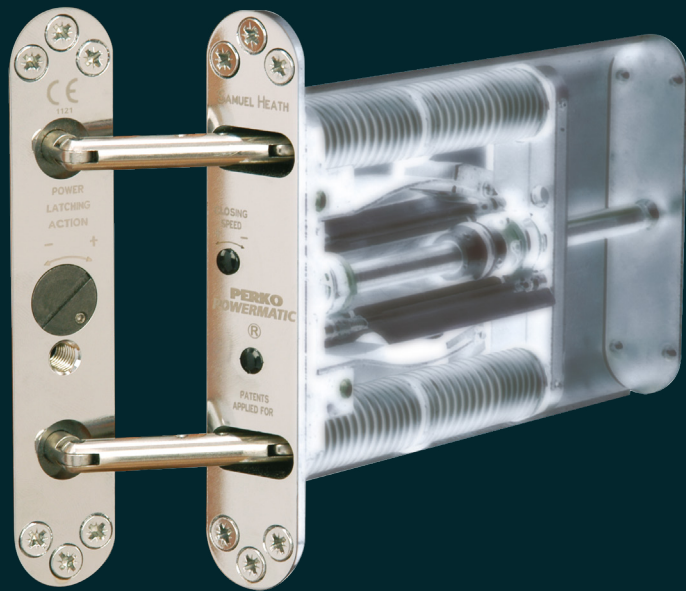

PRODUCT DATASHEET

KG21 Recessed Side Closer

The Kingsway recessed side closer is a fully concealed unit when closed and has an adjustable closing speed and latching action.

**Terms and conditions:**

To see our full terms and conditions, please visit:
kingswaygroupglobal.com/en-us/terms

Your Partner in Patient Safety

Compatible Hinges

- KG201C (specify 'C' for closer prep)
- KG210 (no closer prep required)

Installation Description

The KG21 is supplied only as part of a Kingsway Complete Door System or replacement.

Operation and Maintenance

Operation

The recessed side closer has been designed for doors up to 37" wide and up to 175lbs in weight with a maximum opening of 105°.

Maintenance

Frequent checks should be made to ensure that the chains are well greased and that the latching and closing speeds are suitable.