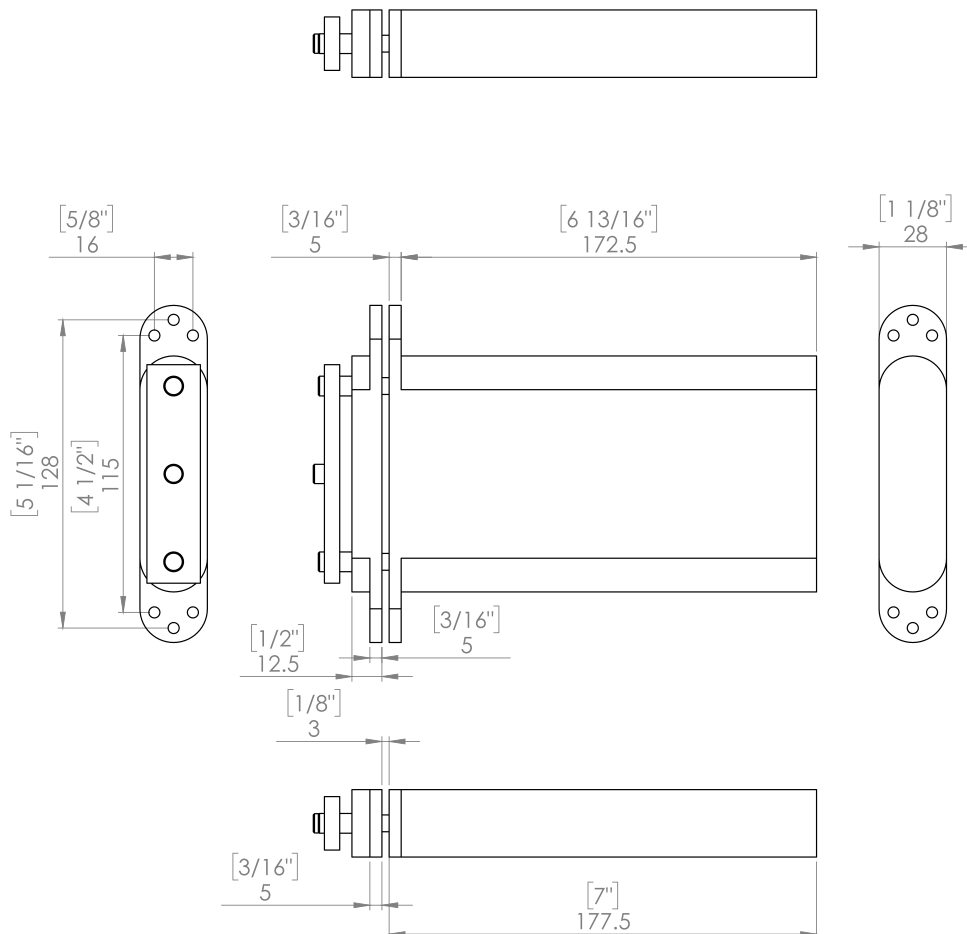

PRODUCT DATASHEET

KG21 Recessed Side Closer

The Kingsway recessed side closer is a fully concealed unit when closed and has an adjustable closing speed and latching action.

**Terms and conditions:**

To see our full terms and conditions, please visit:
kingswaygroupglobal.com/en-us/terms

Your Partner in Patient Safety

Compatible Hinges

- KG201C (specify 'C' for closer prep)
- KG210 (no closer prep required)

Installation Description

The KG21 is supplied only as part of a Kingsway Complete Door System or replacement.

Operation and Maintenance

Operation

The recessed side closer has been designed for doors up to 37" wide and up to 175lbs in weight with a maximum opening of 105°.

Maintenance

Frequent checks should be made to ensure that the chains are well greased and that the latching and closing speeds are suitable.

Guarantee

3 Year Guarantee*

*For faulty manufacture and not for damage

Specification

KG21 Recessed Door Closer

PRODUCT DIAGRAM

KG21 Recessed Side Closer

Terms and conditions: