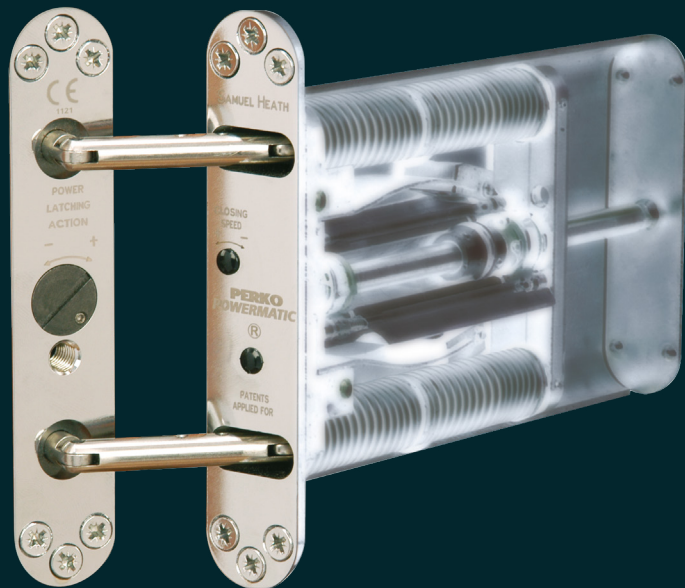

PRODUCT DATASHEET

KG21 Recessed Side Closer

The Kingsway recessed side closer is a fully concealed unit when closed and has an adjustable closing speed and latching action.

**Terms and conditions:**

To see our full terms and conditions, please visit:
kingswaygroupglobal.com/en-us/terms

Your Partner in Patient Safety

Compatible Hinges

- KG201C (specify 'C' for closer prep)
- KG210 (no closer prep required)

Installation Description

The KG21 is supplied only as part of a Kingsway Complete Door System or replacement.

Operation and Maintenance

Operation

The recessed side closer has been designed for doors up to 37" wide and up to 175lbs in weight with a maximum opening of 105°.

Maintenance

Frequent checks should be made to ensure that the chains are well greased and that the latching and closing speeds are suitable.