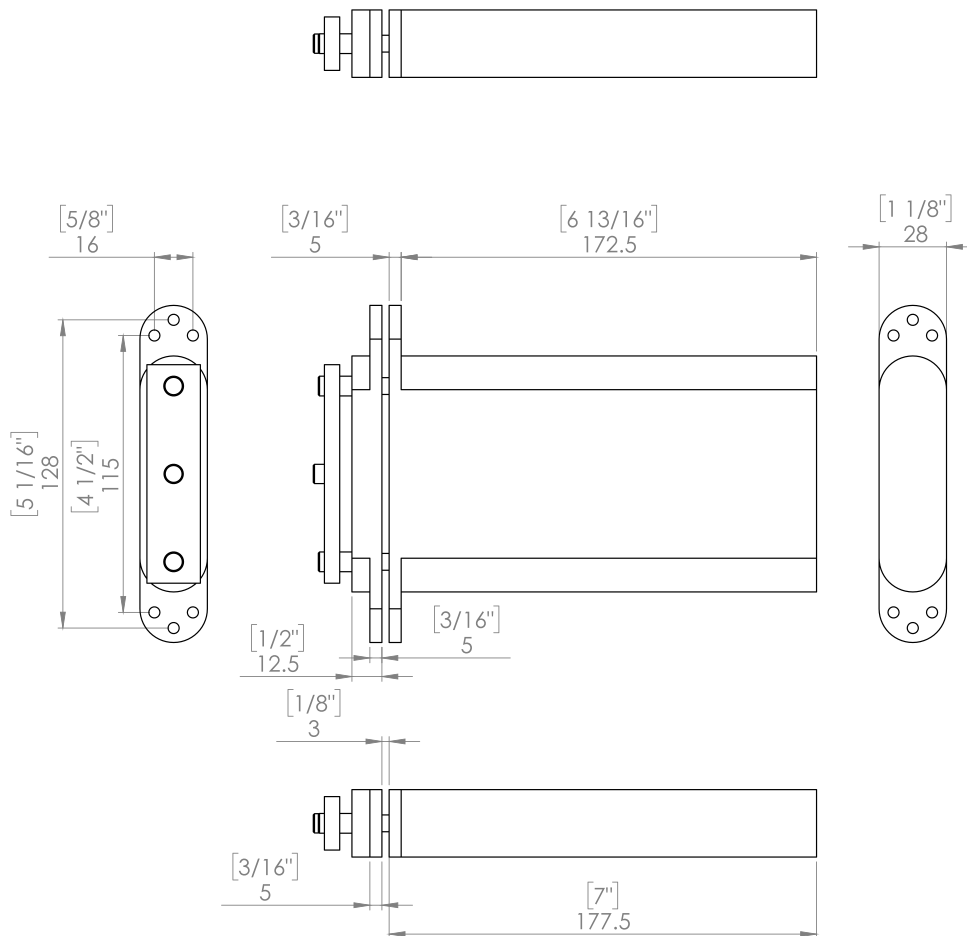

PRODUCT DIAGRAM

KG21 Recessed Side Closer

Terms and conditions:

To see our full terms and conditions, please visit: kingswaygroupglobal.com/en-us/terms