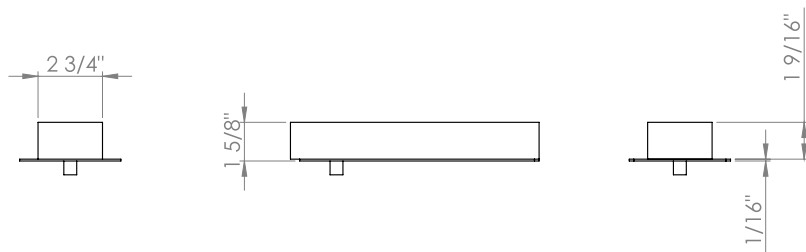

PRODUCT DIAGRAM

KG35 Double Action Transom Closer