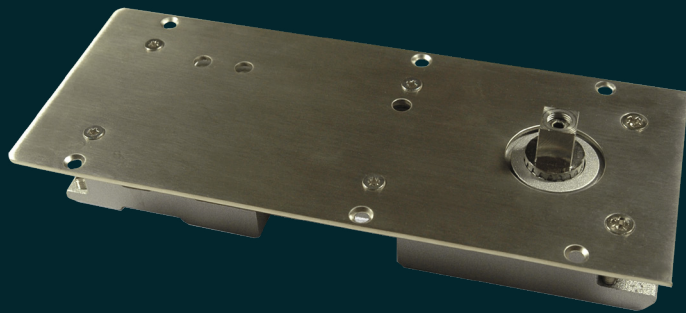

# KG35 Double Action Transom Closer

The Double Action Transom Closer is a concealed unit that allows doors to open in both directions and automatically returns them to the closed position, providing a safe means of controlling double action doors. It is held securely in place by 6 anti-tamper fixings through the stainless steel cover plate.