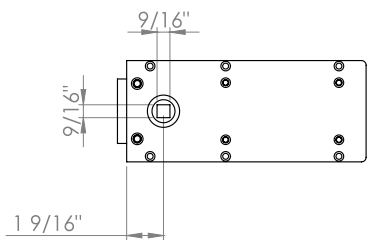

PRODUCT DIAGRAM

KG35 Double Action Transom Closer