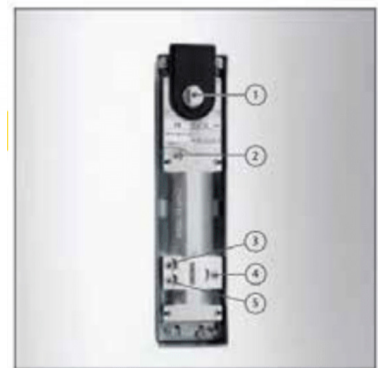

- 1 = Spur-cut spindle
- 2 = Closing force adjustment
- 3 = Setting hold-open device / delayed closing action
- 4 = Closing speed adjustment
- 5 = Latching action adjustment

Single action door	.
Double action door	.
Door weight (up to)	150 kg
Leaf width (up to)	1100 mm
EN Size	1-4
Adjustable closing speed	.
Closing range from	175"
Adjustable closing force	.
Adjustable latching action	.