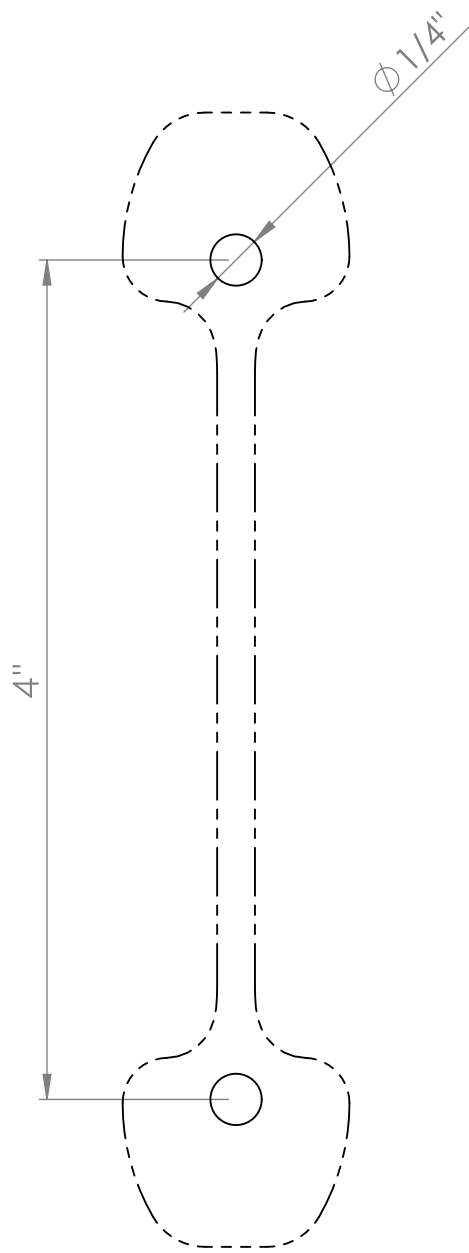

Kingsway Anti Ligature
Easy Grip Handle Bolt
Fixed

Code: KG31

sales@kingswaygroupusa.com
www.kingswaygroupusa.com

Kingsway Anti Ligature
Easy Grip Handle Bolt
Fixed

Code: KG31

 Kingsway
Group

sales@kingswaygroupusa.com
www.kingswaygroupusa.com