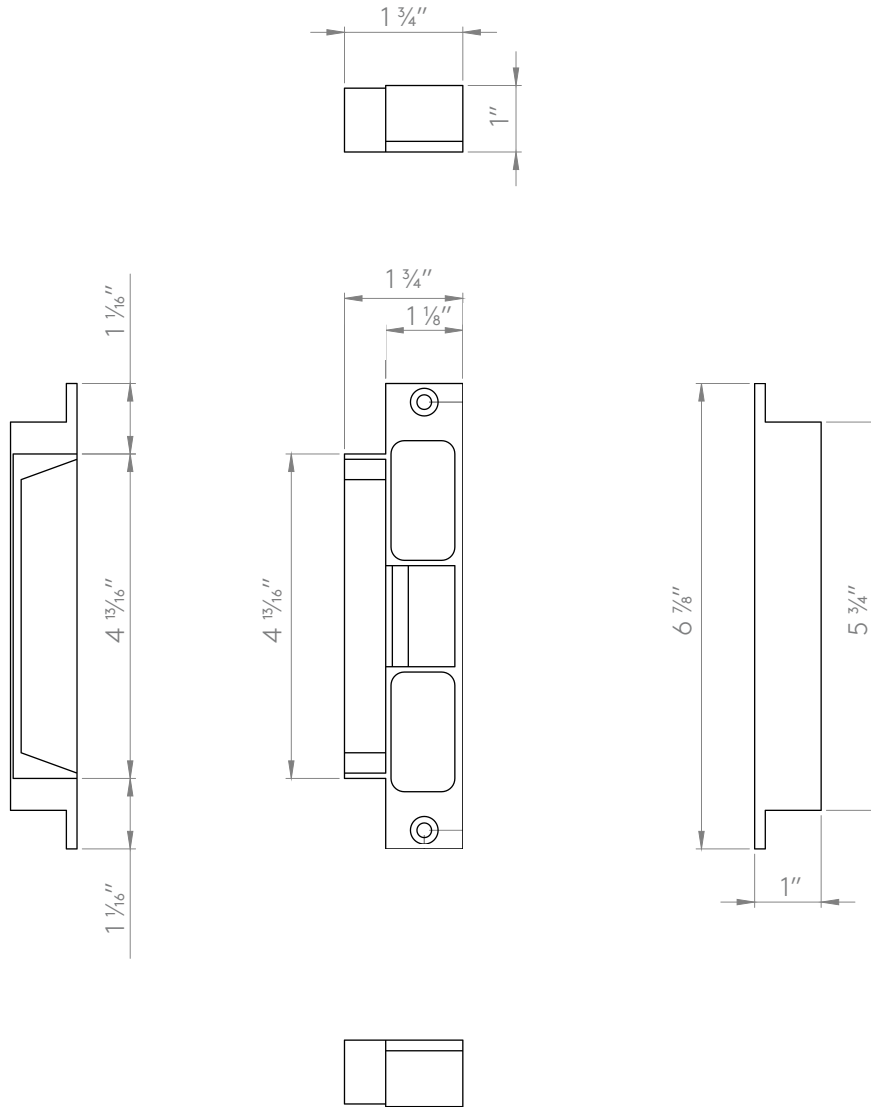

KG240 High Secure Electric Strike Release

PRODUCT DIAGRAM

KG240 High Secure Electric Strike Release

Terms and conditions:

To see our full terms and conditions, please visit: kingswaygroupglobal.com/en-us/terms