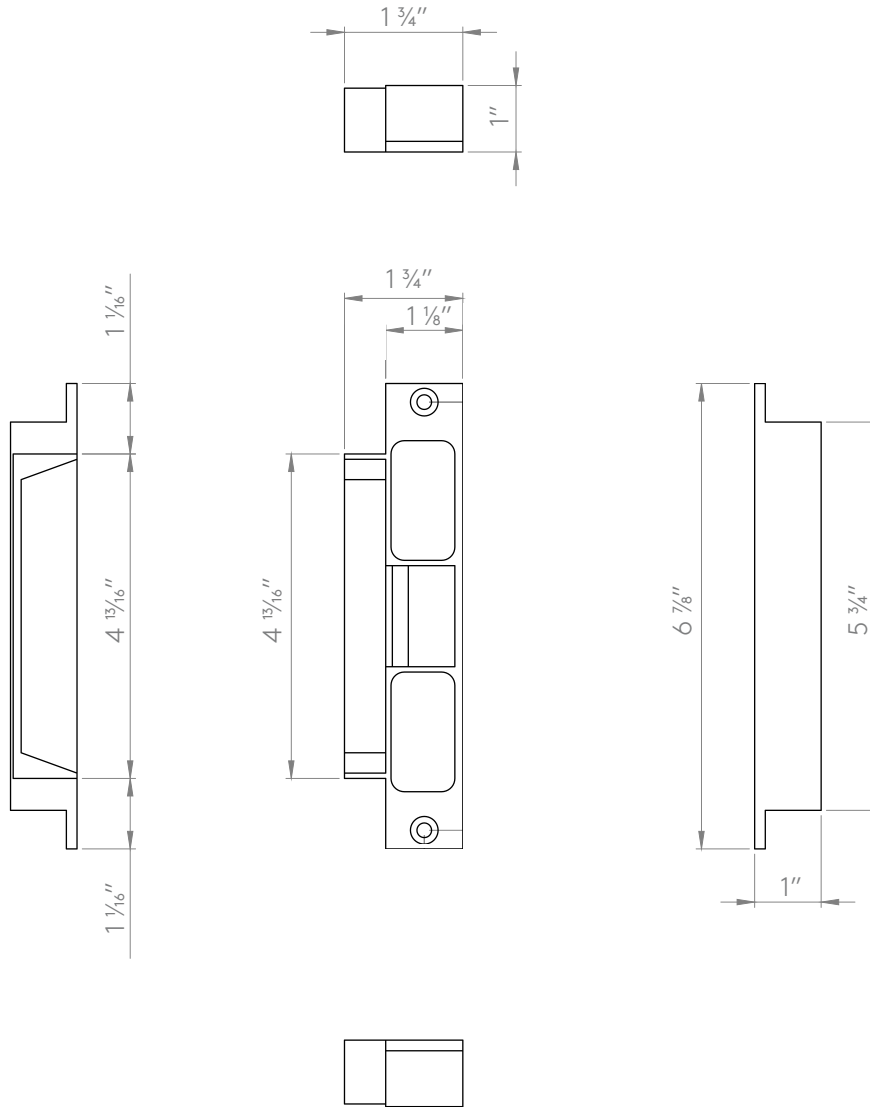

Specification

KG240 High Secure Electric Strike Release

PRODUCT DIAGRAM

KG240 High Secure Electric Strike Release

Terms and conditions:

To see our full terms and conditions, please visit: kingswaygroupglobal.com/en-us/terms