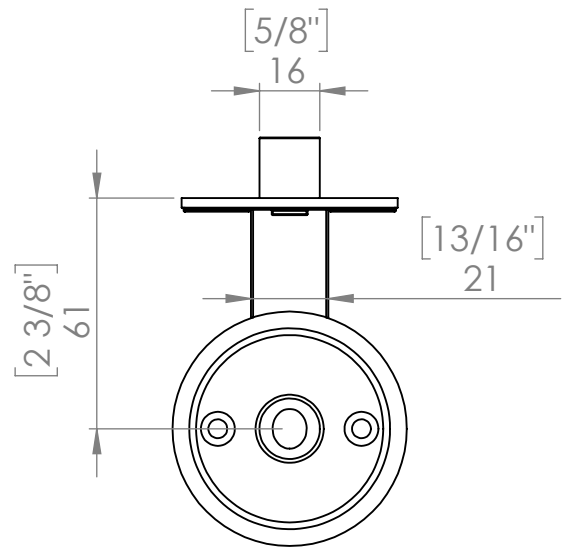

Frame Lock Keep Plate

Oval Key

Kingsway Anti Ligature Quarter
Turn Dead Bolt Oval Drive

Dimension: mm [inch]

Code: KG221

UK: sales@kingswaygroup.co.uk
www.kingswaygroup.co.uk

US: sales@kingswaygroupglobal.com
www.kingswaygroupglobal.com