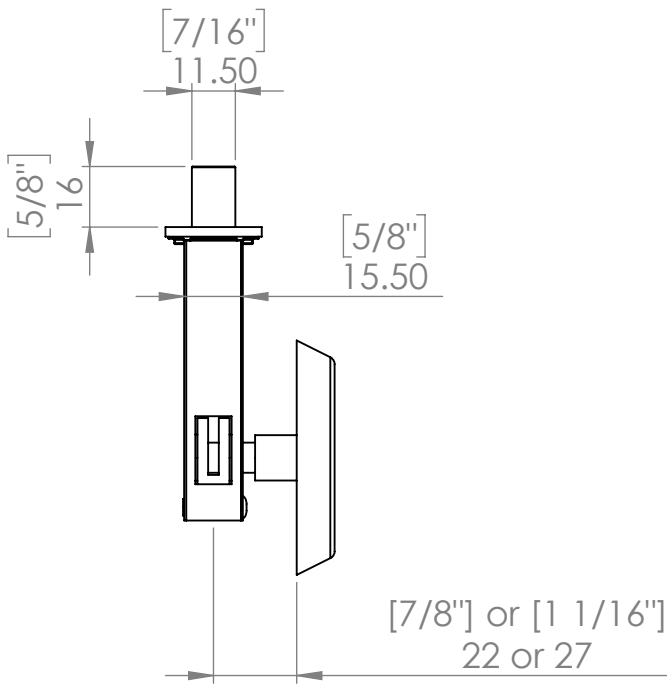

Frame Lock Keep Plate

Oval Key

Kingsway Anti Ligature Quarter
Turn Dead Bolt Oval Drive

Dimension: mm [inch]

Code: KG221

UK: sales@kingswaygroup.co.uk
www.kingswaygroup.co.uk

US: sales@kingswaygroupglobal.com
www.kingswaygroupglobal.com