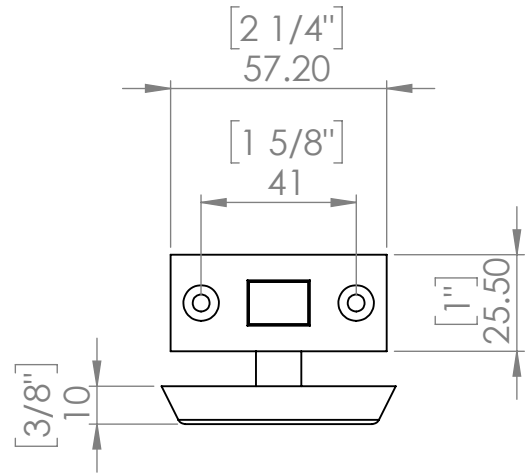

Frame Lock Keep Plate

Oval Key

Kingsway Anti Ligature Quarter
Turn Dead Bolt Oval Drive

Dimension: mm [inch]

Code: KG221

UK: sales@kingswaygroup.co.uk
www.kingswaygroup.co.uk

US: sales@kingswaygroupglobal.com
www.kingswaygroupglobal.com