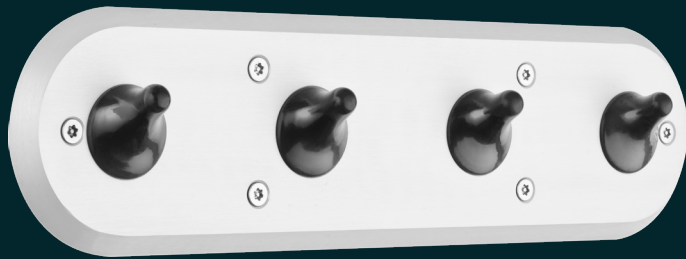

PRODUCT DATASHEET

KG178 Anti-Ligature Quad Coat Hook Rack

The KG178 is a ligature-resistant quad coat & towel rack featuring four flexible hooks with low release thresholds. The flexible hooks are made from a low shore rating rubber with a high silicone content and are secured by a stainless steel surround, fixed by six security screws that pass through both the surround and the rubber. Available in a selection of colors to suit your environment.

Terms and conditions:

To see our full terms and conditions, please visit:
kingswaygroupglobal.com/en-us/terms

Your Partner in Patient Safety

Installation Description

- Mark out the (6) fixing holes using the template provided
- Drill the (6) fixing holes for the provided security screws and insert suitable anchors
- Secure in place using the (6) security screws

We recommend that you apply tamper proof caulking around the perimeter of the unit.

Operation and Maintenance

Operation

Designed for use with garments and towels and will release under load. Load release tested to meet National Standards.