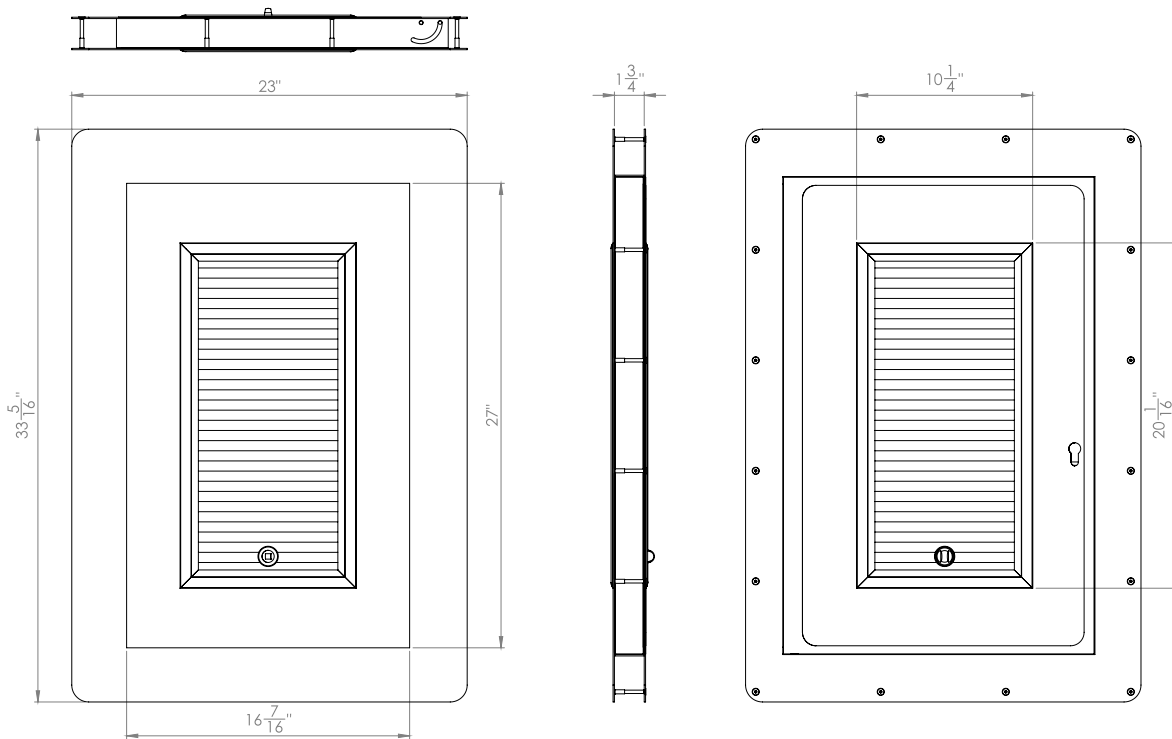

PRODUCT DIAGRAM

KG171 Clinic Room Hatch with Vision Panel

Note:

Door Prep Template available on request.
Contact Kingsway Group for more
information.

Terms and conditions:

To see our full terms and conditions, please visit: kingswaygroupglobal.com/en-us/terms