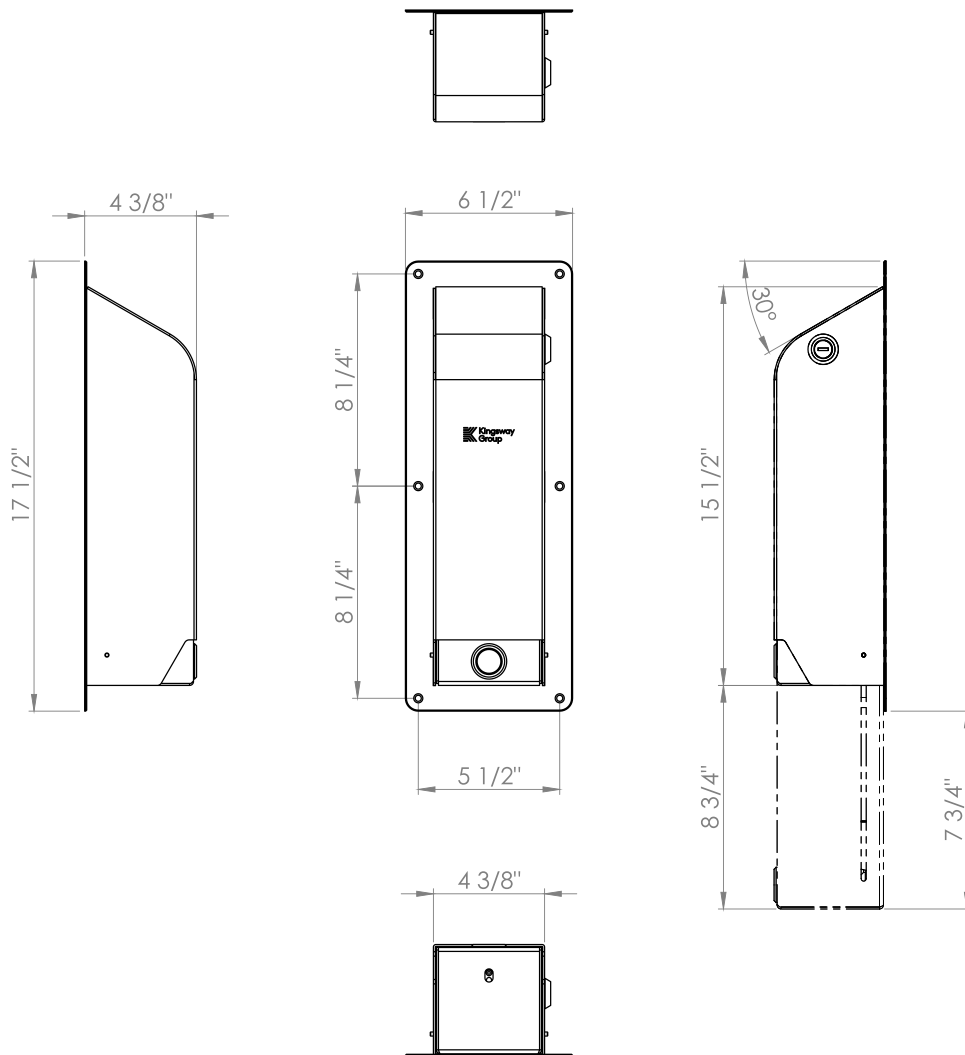

PRODUCT DIAGRAM

KG07 Manual Soap Dispenser

Terms and conditions:

To see our full terms and conditions, please visit: kingswaygroupglobal.com/en-us/terms