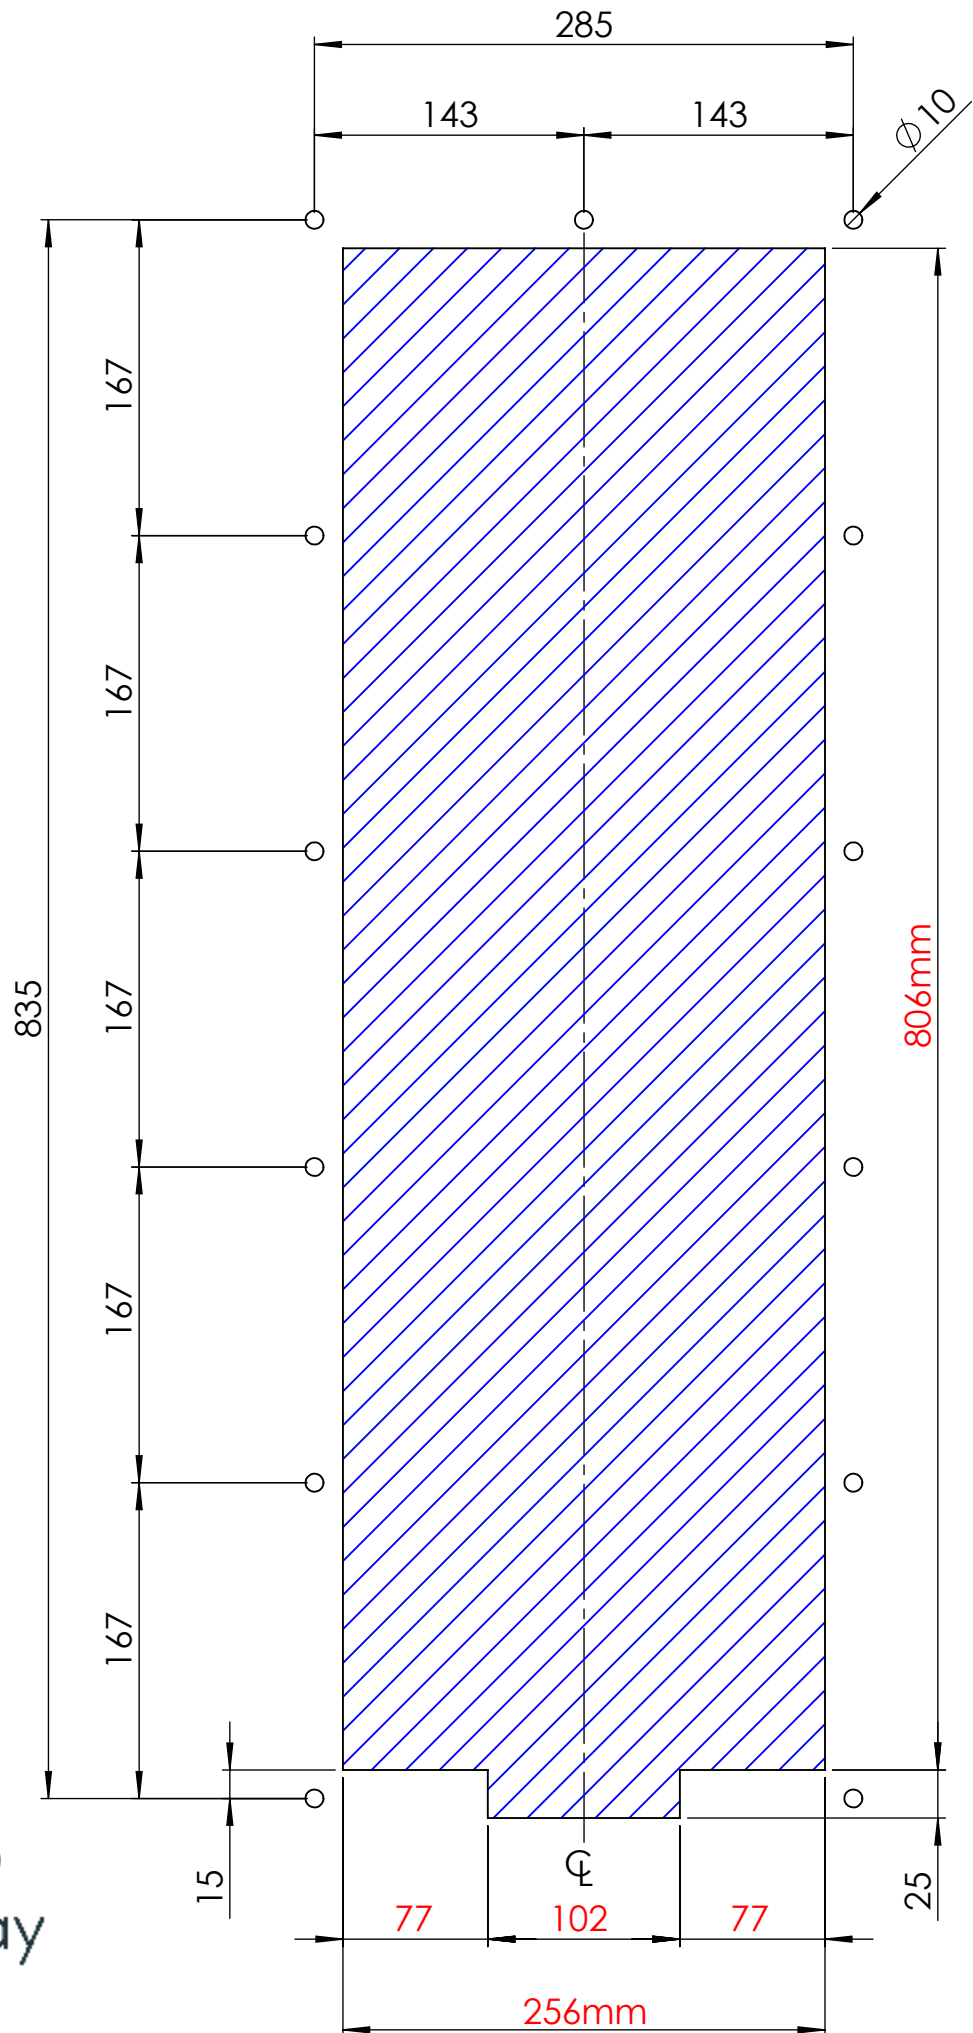

Installation Template

Duralux Vision Panel
Code: D8400 & D8500

sales@kingswaygroup.co.uk
www.kingswaygroup.co.uk

Revision C - Notes:

Revised aperture size to 806mm x 256mm, 25.03.2022
Revised bottom cutout to 102mm.