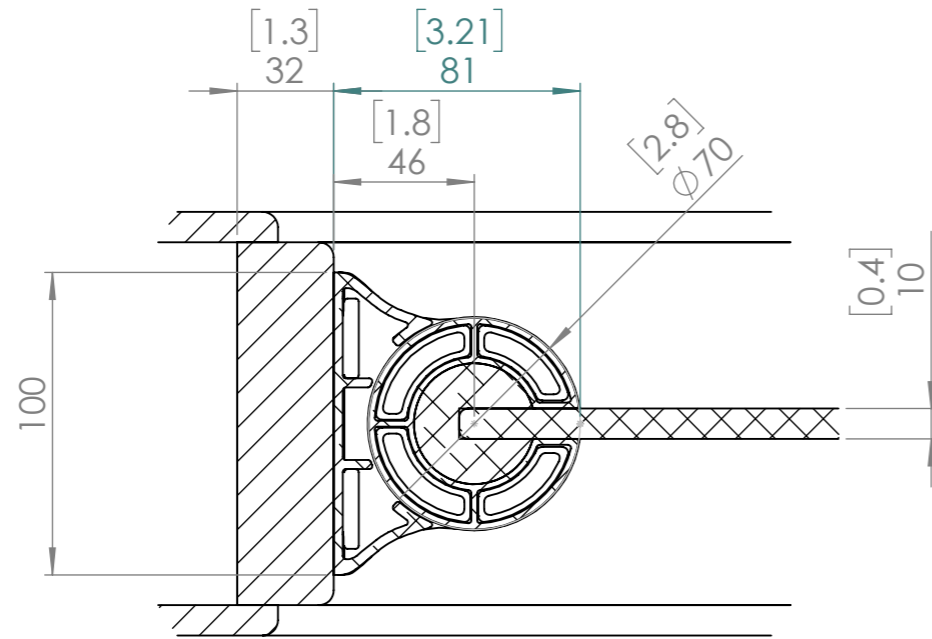

Shower Door

Dimensions in mm unless otherwise stated

SBD01	SHOWER double action NFR doorset with plain door leaf and primed hardwood frame and architraves
SBD02	SHOWER double action NFR doorset with printed door leaf and primed hardwood frame and architraves

FULL ASSEMBLY FOR SBD01-02

FULL ASSEMBLY FOR SBD01-02

SBD03	SHOWER double action NFR doorset with plain door leaf
SBD04	SHOWER double action NFR doorset with printed door leaf

FULL ASSEMBLY FOR SBD03-04

Kingsway SHOWER Complete Door System
Code: SBD01-04

sales@kingswaygroup.co.uk
www.kingswaygroupglobal.com

Shower Door

Dimensions in mm unless otherwise stated

DETAIL B
SCALE 2 : 5

DETAIL C
SCALE 2 : 5

Kingsway SHOWER Complete
Door System
Code: SBD01-04

sales@kingswaygroup.co.uk
www.kingswaygroupglobal.com

Shower Door

Dimensions in mm unless otherwise stated

DETAIL E
SCALE 2 : 5

E SECTION D-D

Kingsway SHOWER Complete Door System
Code: SBD01-04

sales@kingswaygroup.co.uk
www.kingswaygroupglobal.com

Shower Door

Dimensions in mm unless otherwise stated