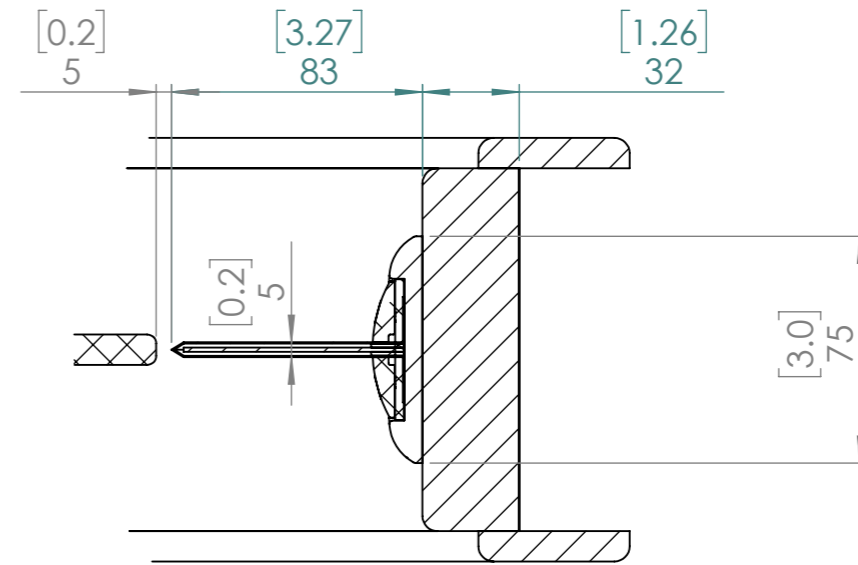

Shower Door

Dimensions in mm unless otherwise stated

SBD01	SHOWER double action NFR doorset with plain door leaf and primed hardwood frame and architraves
SBD02	SHOWER double action NFR doorset with printed door leaf and primed hardwood frame and architraves

FULL ASSEMBLY FOR SBD01-02

FULL ASSEMBLY FOR SBD01-02

SBD03	SHOWER double action NFR doorset with plain door leaf
SBD04	SHOWER double action NFR doorset with printed door leaf

FULL ASSEMBLY FOR SBD03-04

Kingsway SHOWER Complete Door System
Code: SBD01-04

sales@kingswaygroup.co.uk
www.kingswaygroupglobal.com

Shower Door

Dimensions in mm unless otherwise stated

DETAIL B
SCALE 2 : 5

DETAIL C
SCALE 2 : 5

Kingsway SHOWER Complete
Door System
Code: SBD01-04

sales@kingswaygroup.co.uk
www.kingswaygroupglobal.com

Shower Door

Dimensions in mm unless otherwise stated

DETAIL E
SCALE 2 : 5

E SECTION D-D

Kingsway SHOWER Complete Door System
Code: SBD01-04

sales@kingswaygroup.co.uk
www.kingswaygroupglobal.com

Shower Door

Dimensions in mm unless otherwise stated