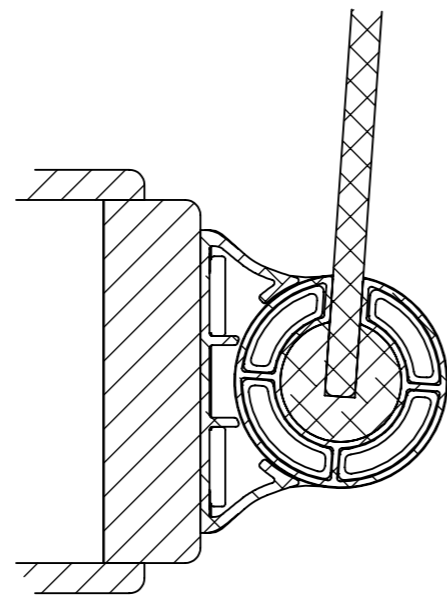

Shower Door

Dimensions in mm unless otherwise stated

SBD01	SHOWER double action NFR doorset with plain door leaf and primed hardwood frame and architraves
SBD02	SHOWER double action NFR doorset with printed door leaf and primed hardwood frame and architraves

FULL ASSEMBLY FOR SBD01-02

FULL ASSEMBLY FOR SBD01-02

SBD03	SHOWER double action NFR doorset with plain door leaf
SBD04	SHOWER double action NFR doorset with printed door leaf

FULL ASSEMBLY FOR SBD03-04

Kingsway SHOWER Complete Door System
Code: SBD01-04

sales@kingswaygroup.co.uk
www.kingswaygroupglobal.com

Shower Door

Dimensions in mm unless otherwise stated

DETAIL B
SCALE 2 : 5

DETAIL C
SCALE 2 : 5

Kingsway SHOWER Complete
Door System
Code: SBD01-04

sales@kingswaygroup.co.uk
www.kingswaygroupglobal.com

Shower Door

Dimensions in mm unless otherwise stated

DETAIL E
SCALE 2 : 5

E SECTION D-D

Kingsway SHOWER Complete Door System
Code: SBD01-04

sales@kingswaygroup.co.uk
www.kingswaygroupglobal.com

Shower Door

Dimensions in mm unless otherwise stated