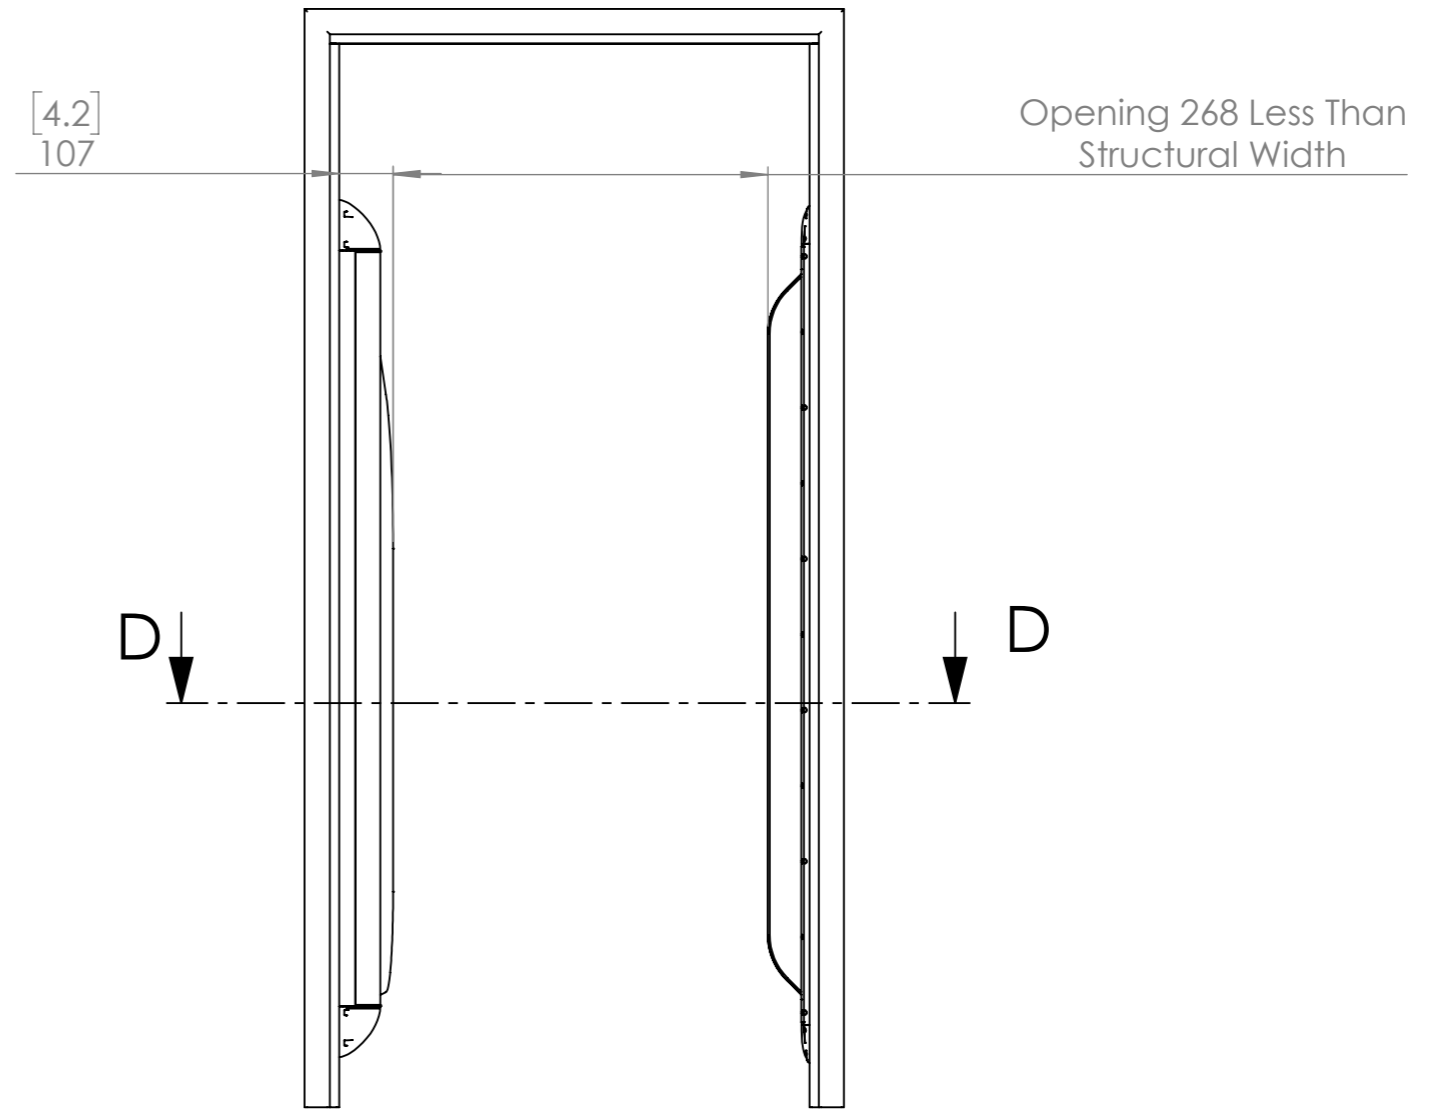

Shower Door

Dimensions in mm unless otherwise stated

SBD01	SHOWER double action NFR doorset with plain door leaf and primed hardwood frame and architraves
SBD02	SHOWER double action NFR doorset with printed door leaf and primed hardwood frame and architraves

FULL ASSEMBLY FOR SBD01-02

FULL ASSEMBLY FOR SBD01-02

SBD03	SHOWER double action NFR doorset with plain door leaf
SBD04	SHOWER double action NFR doorset with printed door leaf

FULL ASSEMBLY FOR SBD03-04

Kingsway SHOWER Complete Door System
Code: SBD01-04

sales@kingswaygroup.co.uk
www.kingswaygroupglobal.com

Shower Door

Dimensions in mm unless otherwise stated

DETAIL B
SCALE 2 : 5

DETAIL C
SCALE 2 : 5

Kingsway SHOWER Complete
Door System
Code: SBD01-04

sales@kingswaygroup.co.uk
www.kingswaygroupglobal.com

Shower Door

Dimensions in mm unless otherwise stated

DETAIL E
SCALE 2 : 5

E SECTION D-D

Kingsway SHOWER Complete Door System
Code: SBD01-04

sales@kingswaygroup.co.uk
www.kingswaygroupglobal.com

Shower Door

Dimensions in mm unless otherwise stated