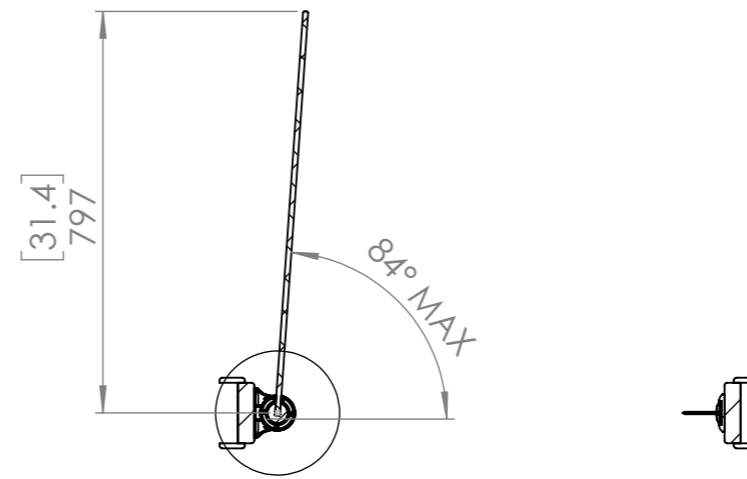

Shower Door

Dimensions in mm unless otherwise stated

SBD01	SHOWER double action NFR doorset with plain door leaf and primed hardwood frame and architraves
SBD02	SHOWER double action NFR doorset with printed door leaf and primed hardwood frame and architraves

sales@kingswaygroup.co.uk
www.kingswaygroupglobal.com

Shower Door

Dimensions in mm unless otherwise stated

DETAIL B
SCALE 2 : 5

DETAIL C
SCALE 2 : 5

Kingsway SHOWER Complete
Door System
Code: SBD01-04

sales@kingswaygroup.co.uk
www.kingswaygroupglobal.com

Shower Door

Dimensions in mm unless otherwise stated

DETAIL E
SCALE 2 : 5

E SECTION D-D

Kingsway SHOWER Complete Door System
Code: SBD01-04

sales@kingswaygroup.co.uk
www.kingswaygroupglobal.com

Shower Door

Dimensions in mm unless otherwise stated