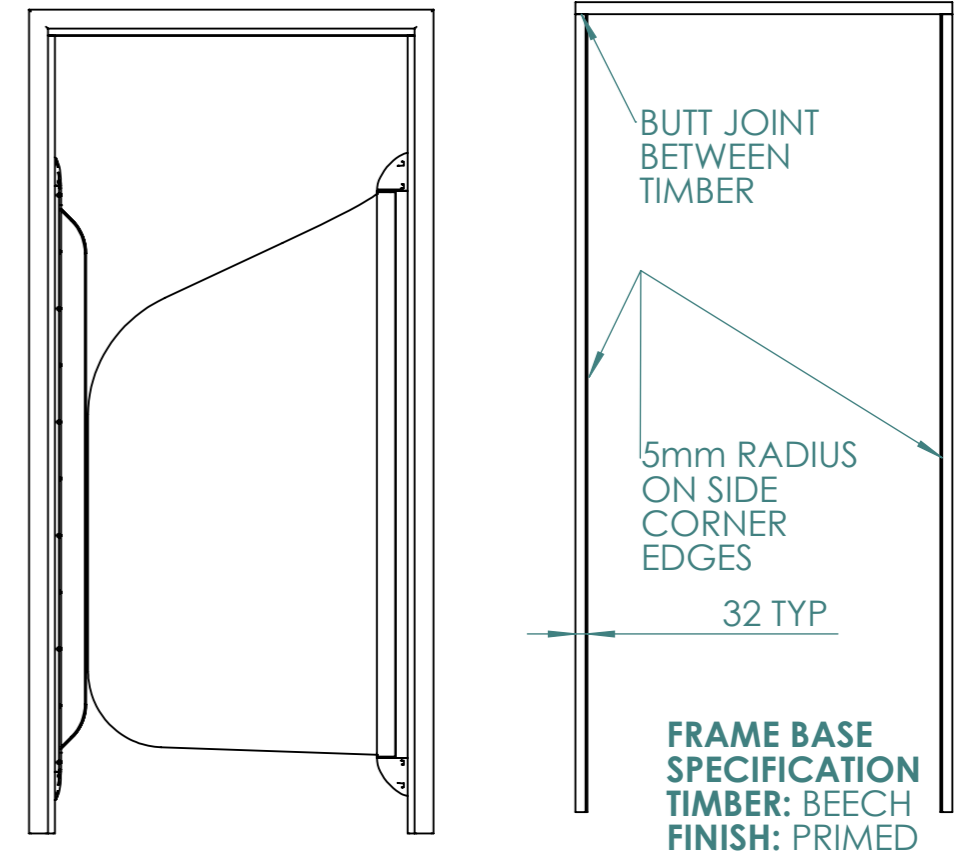

Shower Door

Dimensions in mm unless otherwise stated

SBD01	SHOWER double action NFR doorset with plain door leaf and primed hardwood frame and architraves
SBD02	SHOWER double action NFR doorset with printed door leaf and primed hardwood frame and architraves

FULL ASSEMBLY FOR SBD01-02

FULL ASSEMBLY FOR SBD01-02

SBD03	SHOWER double action NFR doorset with plain door leaf
SBD04	SHOWER double action NFR doorset with printed door leaf

FULL ASSEMBLY FOR SBD03-04

Kingsway SHOWER Complete Door System
Code: SBD01-04

sales@kingswaygroup.co.uk
www.kingswaygroupglobal.com

Shower Door

Dimensions in mm unless otherwise stated

DETAIL B
SCALE 2 : 5

DETAIL C
SCALE 2 : 5

Kingsway SHOWER Complete
Door System
Code: SBD01-04

sales@kingswaygroup.co.uk
www.kingswaygroupglobal.com

Shower Door

Dimensions in mm unless otherwise stated

DETAIL E
SCALE 2 : 5

E SECTION D-D

Kingsway SHOWER Complete Door System
Code: SBD01-04

sales@kingswaygroup.co.uk
www.kingswaygroupglobal.com

Shower Door

Dimensions in mm unless otherwise stated