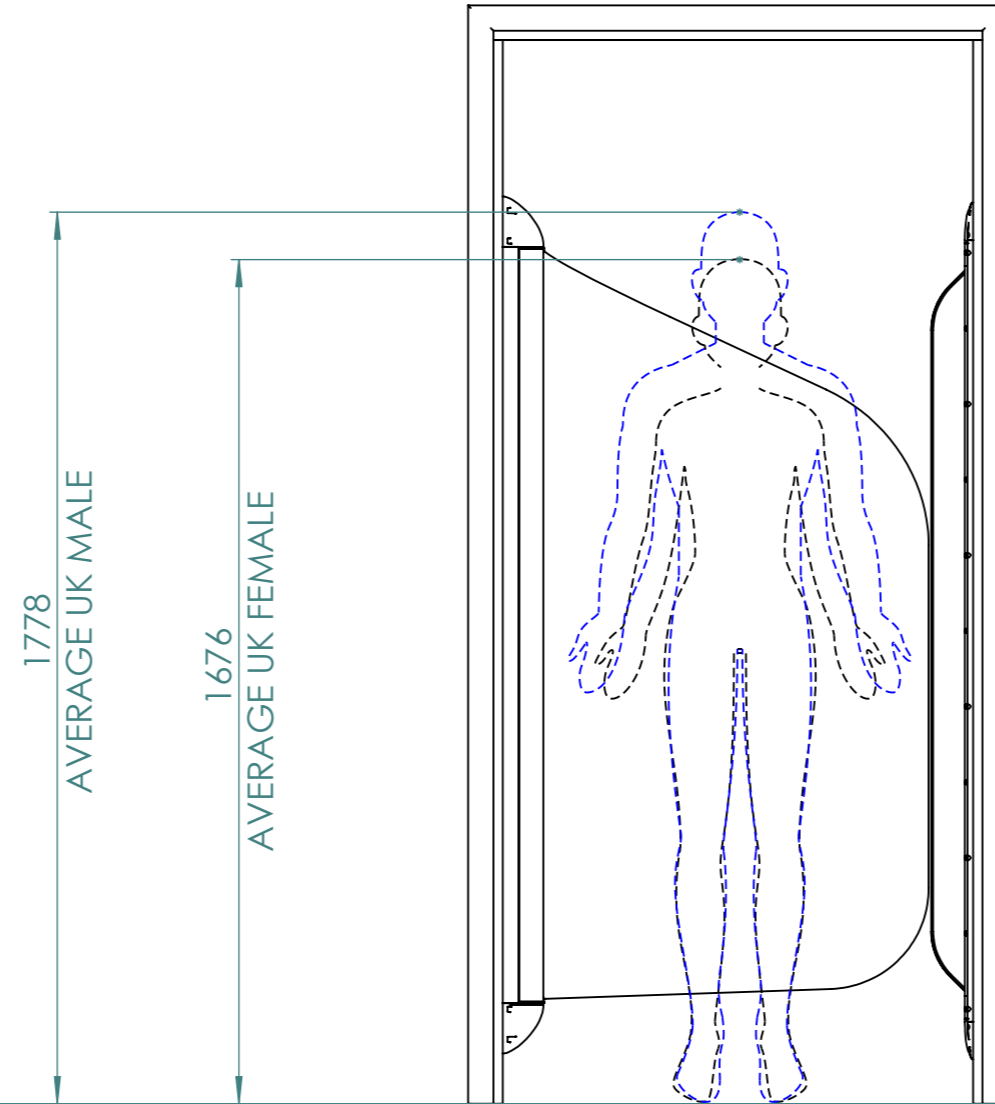

Shower Door

Dimensions in mm unless otherwise stated

SBD01	SHOWER double action NFR doorset with plain door leaf and primed hardwood frame and architraves
SBD02	SHOWER double action NFR doorset with printed door leaf and primed hardwood frame and architraves

sales@kingswaygroup.co.uk
www.kingswaygroupglobal.com

Shower Door

Dimensions in mm unless otherwise stated

DETAIL B
SCALE 2 : 5

DETAIL C
SCALE 2 : 5

Kingsway SHOWER Complete
Door System
Code: SBD01-04

sales@kingswaygroup.co.uk
www.kingswaygroupglobal.com

Shower Door

Dimensions in mm unless otherwise stated

DETAIL E
SCALE 2 : 5

E SECTION D-D

Kingsway SHOWER Complete Door System
Code: SBD01-04

sales@kingswaygroup.co.uk
www.kingswaygroupglobal.com

Shower Door

Dimensions in mm unless otherwise stated