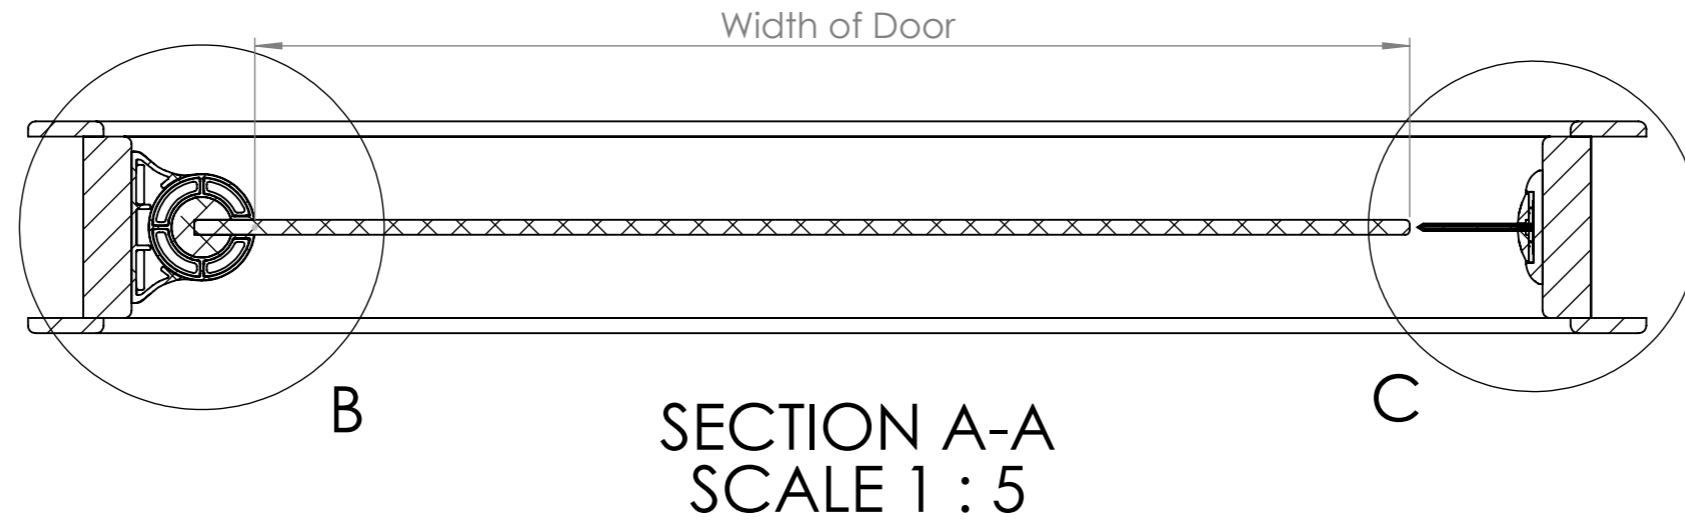

Shower Door

Dimensions in mm unless otherwise stated

SBD01	SHOWER double action NFR doorset with plain door leaf and primed hardwood frame and architraves
SBD02	SHOWER double action NFR doorset with printed door leaf and primed hardwood frame and architraves

FULL ASSEMBLY FOR SBD01-02

FULL ASSEMBLY FOR SBD01-02

SBD03	SHOWER double action NFR doorset with plain door leaf
SBD04	SHOWER double action NFR doorset with printed door leaf

FULL ASSEMBLY FOR SBD03-04

Kingsway SHOWER Complete Door System
Code: SBD01-04

sales@kingswaygroup.co.uk
www.kingswaygroupglobal.com

Shower Door

Dimensions in mm unless otherwise stated

DETAIL B
SCALE 2 : 5

DETAIL C
SCALE 2 : 5

Kingsway SHOWER Complete
Door System
Code: SBD01-04

sales@kingswaygroup.co.uk
www.kingswaygroupglobal.com

Shower Door

Dimensions in mm unless otherwise stated

DETAIL E
SCALE 2 : 5

E SECTION D-D

Kingsway SHOWER Complete Door System
Code: SBD01-04

sales@kingswaygroup.co.uk
www.kingswaygroupglobal.com

Shower Door

Dimensions in mm unless otherwise stated