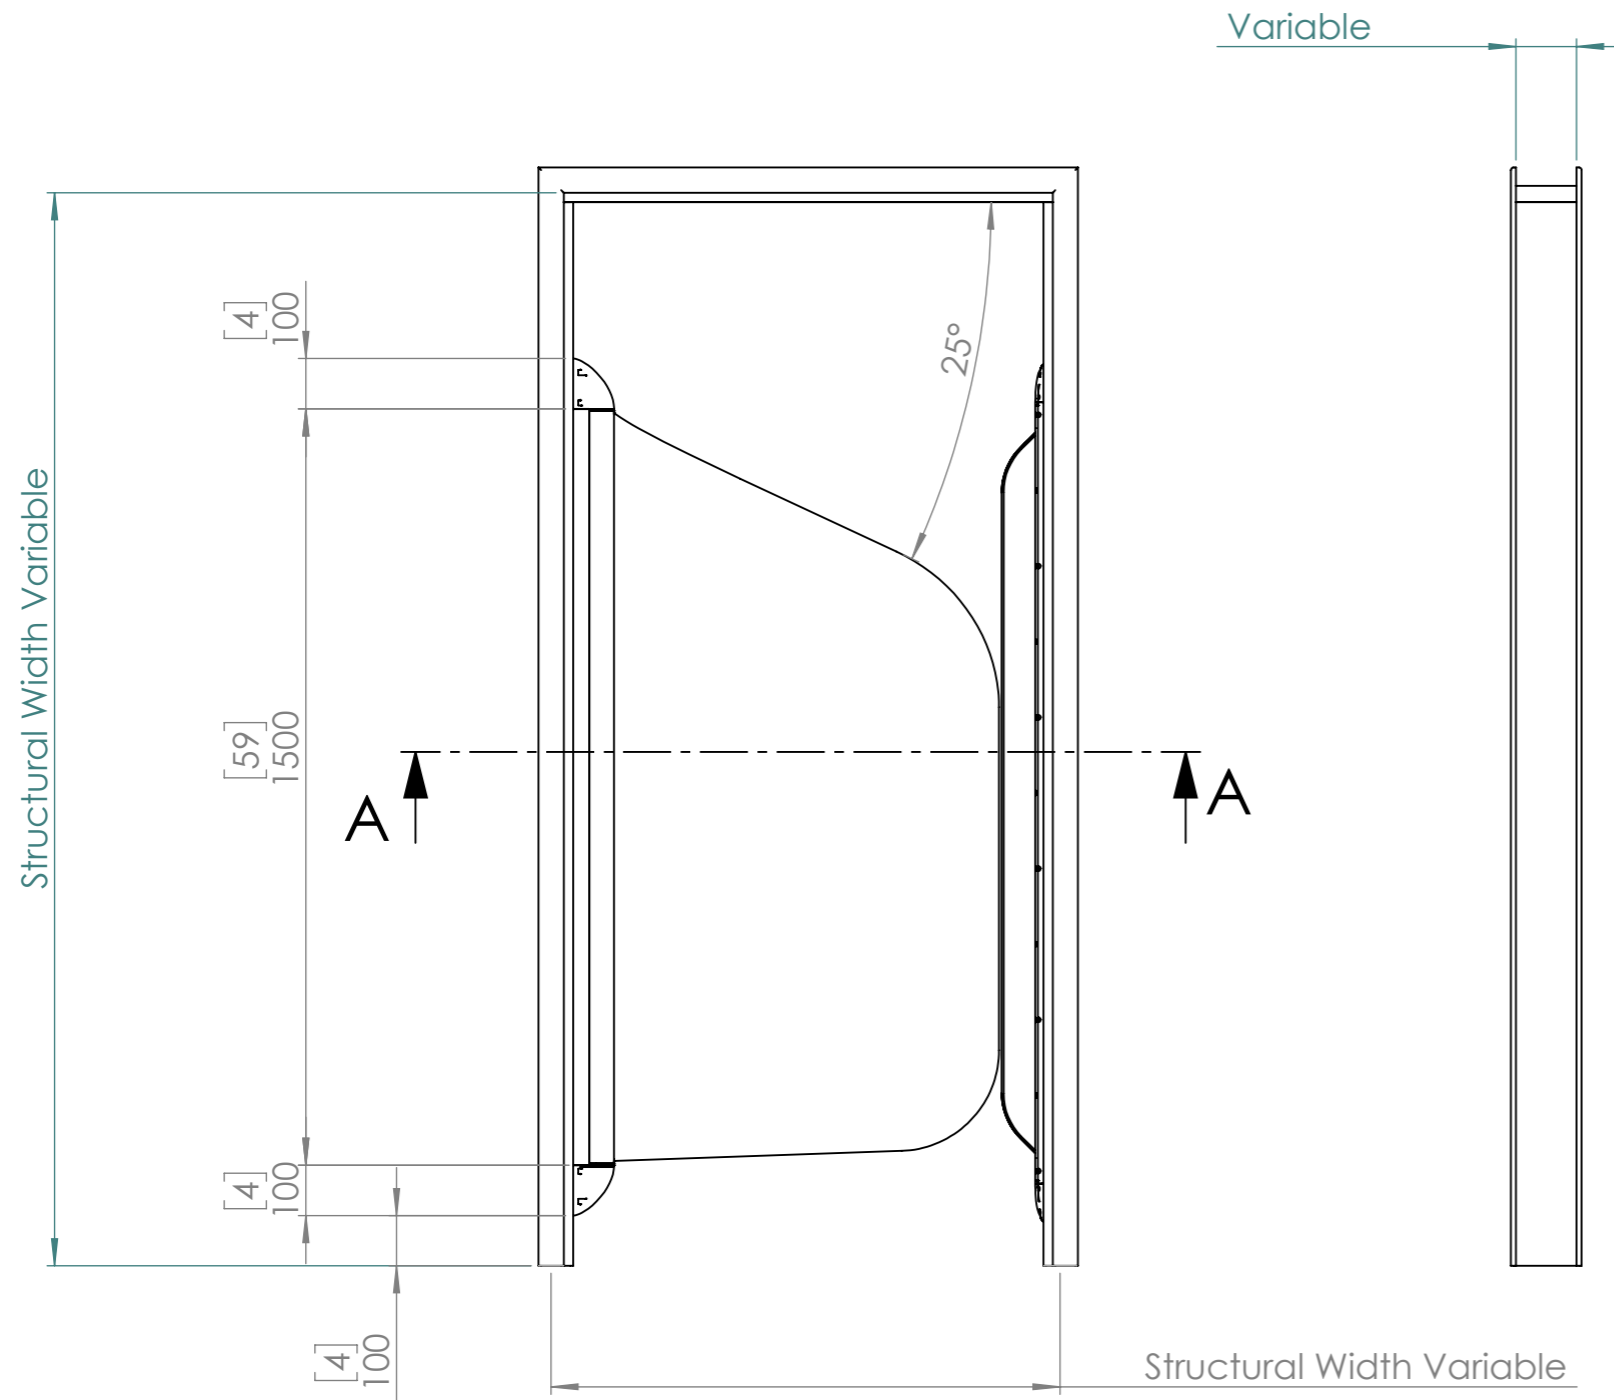

Shower Door

Dimensions in mm unless otherwise stated

SBD01	SHOWER double action NFR doorset with plain door leaf and primed hardwood frame and architraves
SBD02	SHOWER double action NFR doorset with printed door leaf and primed hardwood frame and architraves

FULL ASSEMBLY FOR SBD01-02

FULL ASSEMBLY FOR SBD01-02

SBD03	SHOWER double action NFR doorset with plain door leaf
SBD04	SHOWER double action NFR doorset with printed door leaf

FULL ASSEMBLY FOR SBD03-04

Kingsway SHOWER Complete Door System
Code: SBD01-04

sales@kingswaygroup.co.uk
www.kingswaygroupglobal.com

Shower Door

Dimensions in mm unless otherwise stated

DETAIL B
SCALE 2 : 5

DETAIL C
SCALE 2 : 5

Kingsway SHOWER Complete
Door System
Code: SBD01-04

sales@kingswaygroup.co.uk
www.kingswaygroupglobal.com

Shower Door

Dimensions in mm unless otherwise stated

DETAIL E
SCALE 2 : 5

E SECTION D-D

Kingsway SHOWER Complete Door System
Code: SBD01-04

sales@kingswaygroup.co.uk
www.kingswaygroupglobal.com

Shower Door

Dimensions in mm unless otherwise stated