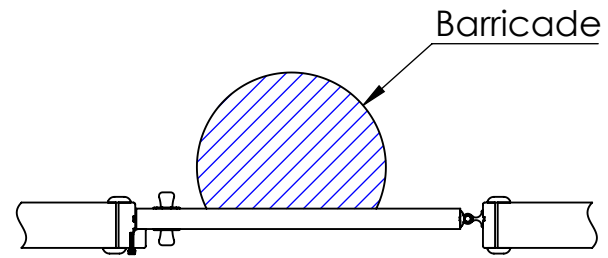

SWING Door System

SWING Door System
Code: SWD01-SWD06

sales@kingswaygroup.co.uk
www.kingswaygroup.co.uk

SWING Door System

SECTION B-B 44mm Door

DETAIL C
SCALE 1 : 1

SECTION A-A
44mm Door

SWING Door System
Code: SWD01-SWD06

sales@kingswaygroup.co.uk
www.kingswaygroup.co.uk

SWING Door System

SECTION B-B 54mm Door

If KG35 closer is used then the frame head is 58mm and door leaf height reduces by 28mm

SWING Door System
Code: SWD01-SWD06

sales@kingswaygroup.co.uk
www.kingswaygroup.co.uk

SECTION B-B 54mm Door

Inward Opening Function

825mm Clear opening in normal operation based on a 996mm frame

Anti Barricade Opening Stage 1

Anti Barricade Opening Stage 2