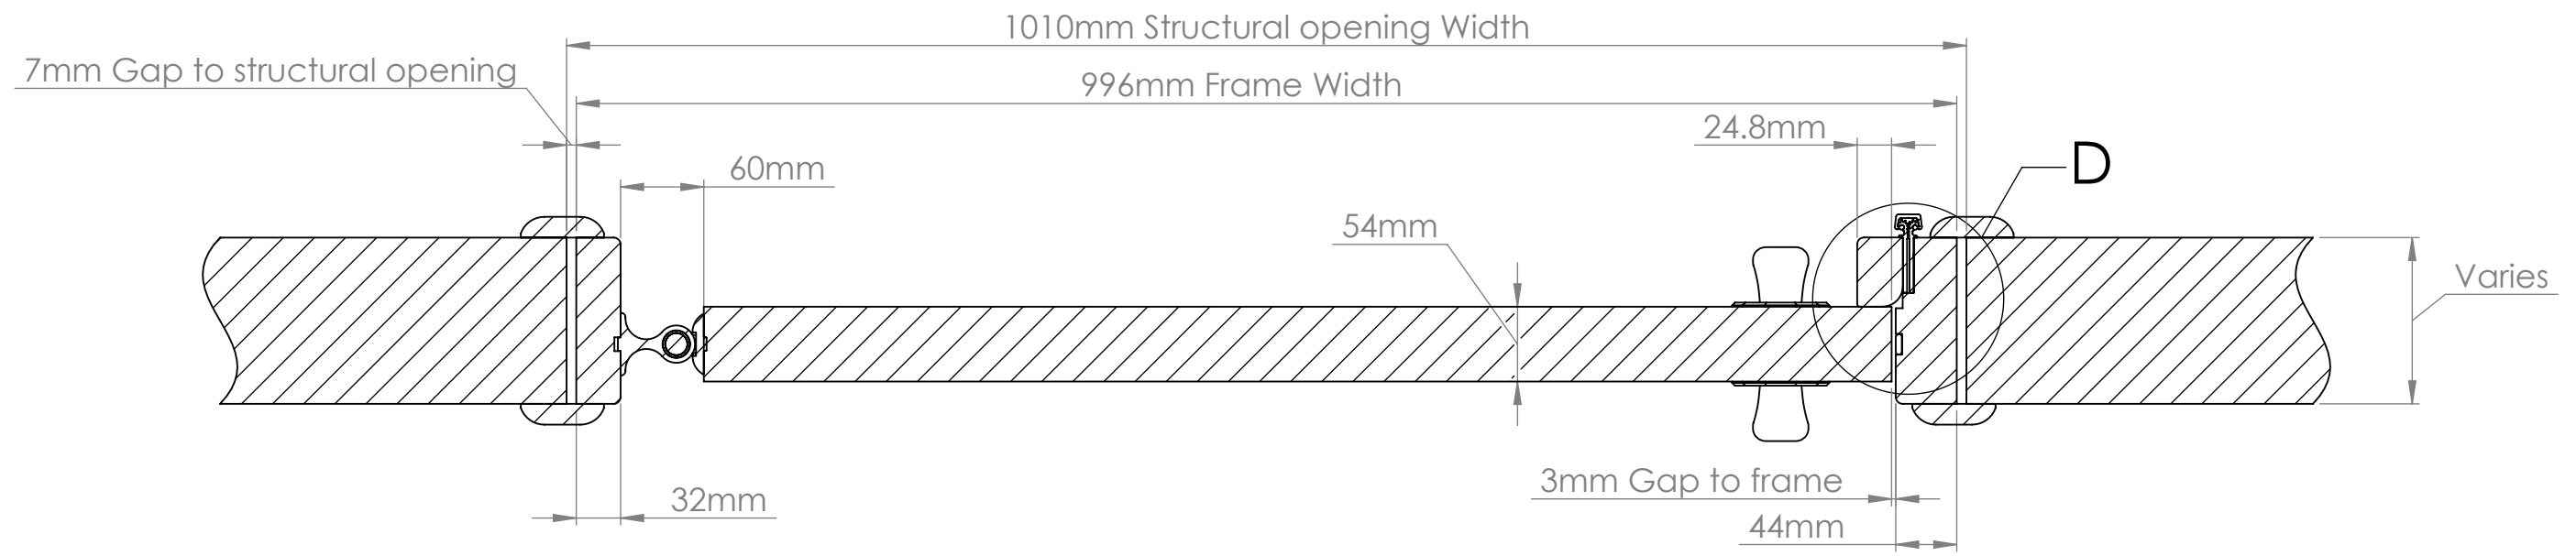

SWING Door System

SWING Door System
Code: SWD01-SWD06

sales@kingswaygroup.co.uk
www.kingswaygroup.co.uk

SWING Door System

SECTION B-B 44mm Door

DETAIL C
SCALE 1 : 1

SECTION A-A
44mm Door

SWING Door System
Code: SWD01-SWD06

sales@kingswaygroup.co.uk
www.kingswaygroup.co.uk

SWING Door System

SECTION B-B 54mm Door

If KG35 closer is used then the frame head is 58mm and door leaf height reduces by 28mm

SWING Door System
Code: SWD01-SWD06

sales@kingswaygroup.co.uk
www.kingswaygroup.co.uk

SECTION B-B 54mm Door

Inward Opening Function

825mm Clear opening in normal operation based on a 996mm frame

Anti Barricade Opening Stage 1

Anti Barricade Opening Stage 2