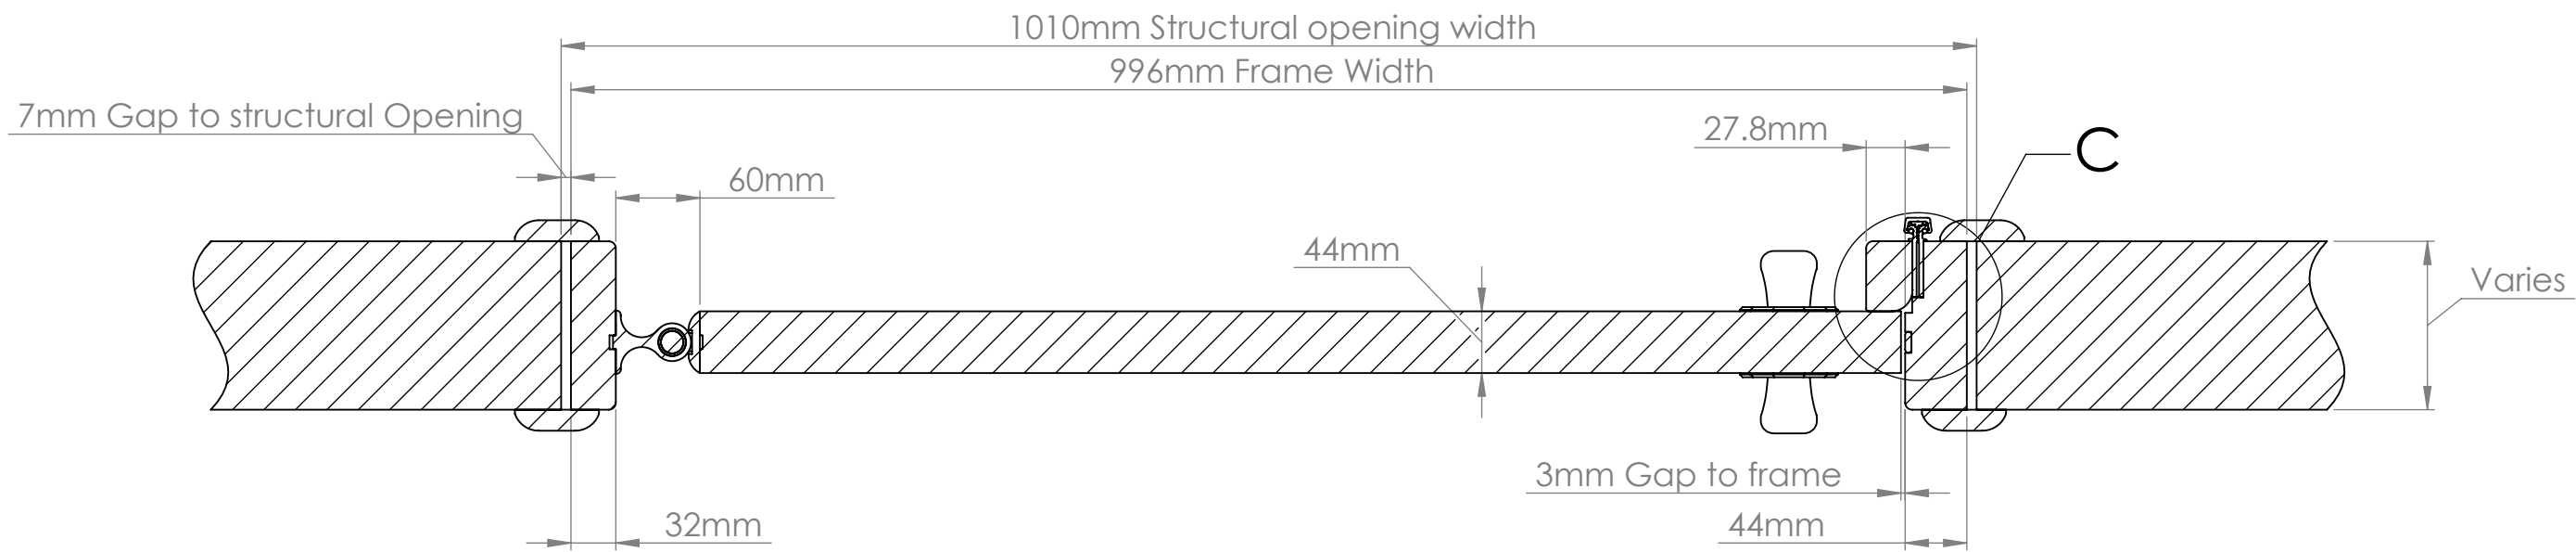

SWING Door System

SWING Door System
Code: SWD01-SWD06

sales@kingswaygroup.co.uk
www.kingswaygroup.co.uk

SWING Door System

SECTION B-B 44mm Door

DETAIL C
SCALE 1 : 1

SECTION A-A
44mm Door

SWING Door System
Code: SWD01-SWD06

sales@kingswaygroup.co.uk
www.kingswaygroup.co.uk

SWING Door System

SECTION B-B 54mm Door

If KG35 closer is used then the frame head is 58mm and door leaf height reduces by 28mm

SWING Door System
Code: SWD01-SWD06

sales@kingswaygroup.co.uk
www.kingswaygroup.co.uk

SECTION B-B 54mm Door

Inward Opening Function

825mm Clear opening in normal operation based on a 996mm frame

Anti Barricade Opening Stage 1

Anti Barricade Opening Stage 2