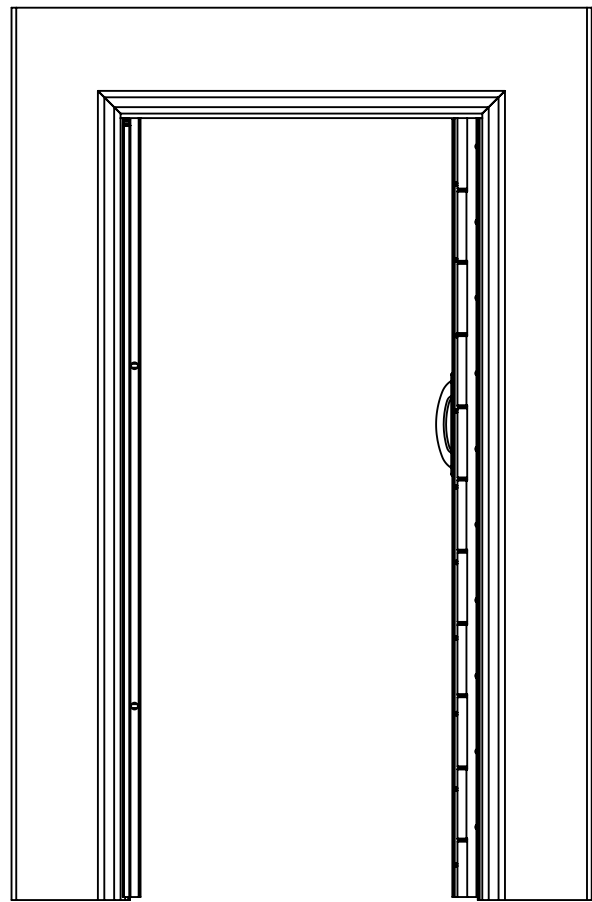

SWING Door System

SWING Door System
Code: SWD01-SWD06

sales@kingswaygroup.co.uk
www.kingswaygroup.co.uk

SWING Door System

SECTION B-B 44mm Door

DETAIL C
SCALE 1 : 1

SECTION A-A
44mm Door

SWING Door System
Code: SWD01-SWD06

sales@kingswaygroup.co.uk
www.kingswaygroup.co.uk

SWING Door System

SECTION B-B 54mm Door

If KG35 closer is used then the frame head is 58mm and door leaf height reduces by 28mm

SWING Door System
Code: SWD01-SWD06

sales@kingswaygroup.co.uk
www.kingswaygroup.co.uk

SECTION B-B 54mm Door

Inward Opening Function

825mm Clear opening in normal operation based on a 996mm frame

Anti Barricade Opening Stage 1

Anti Barricade Opening Stage 2