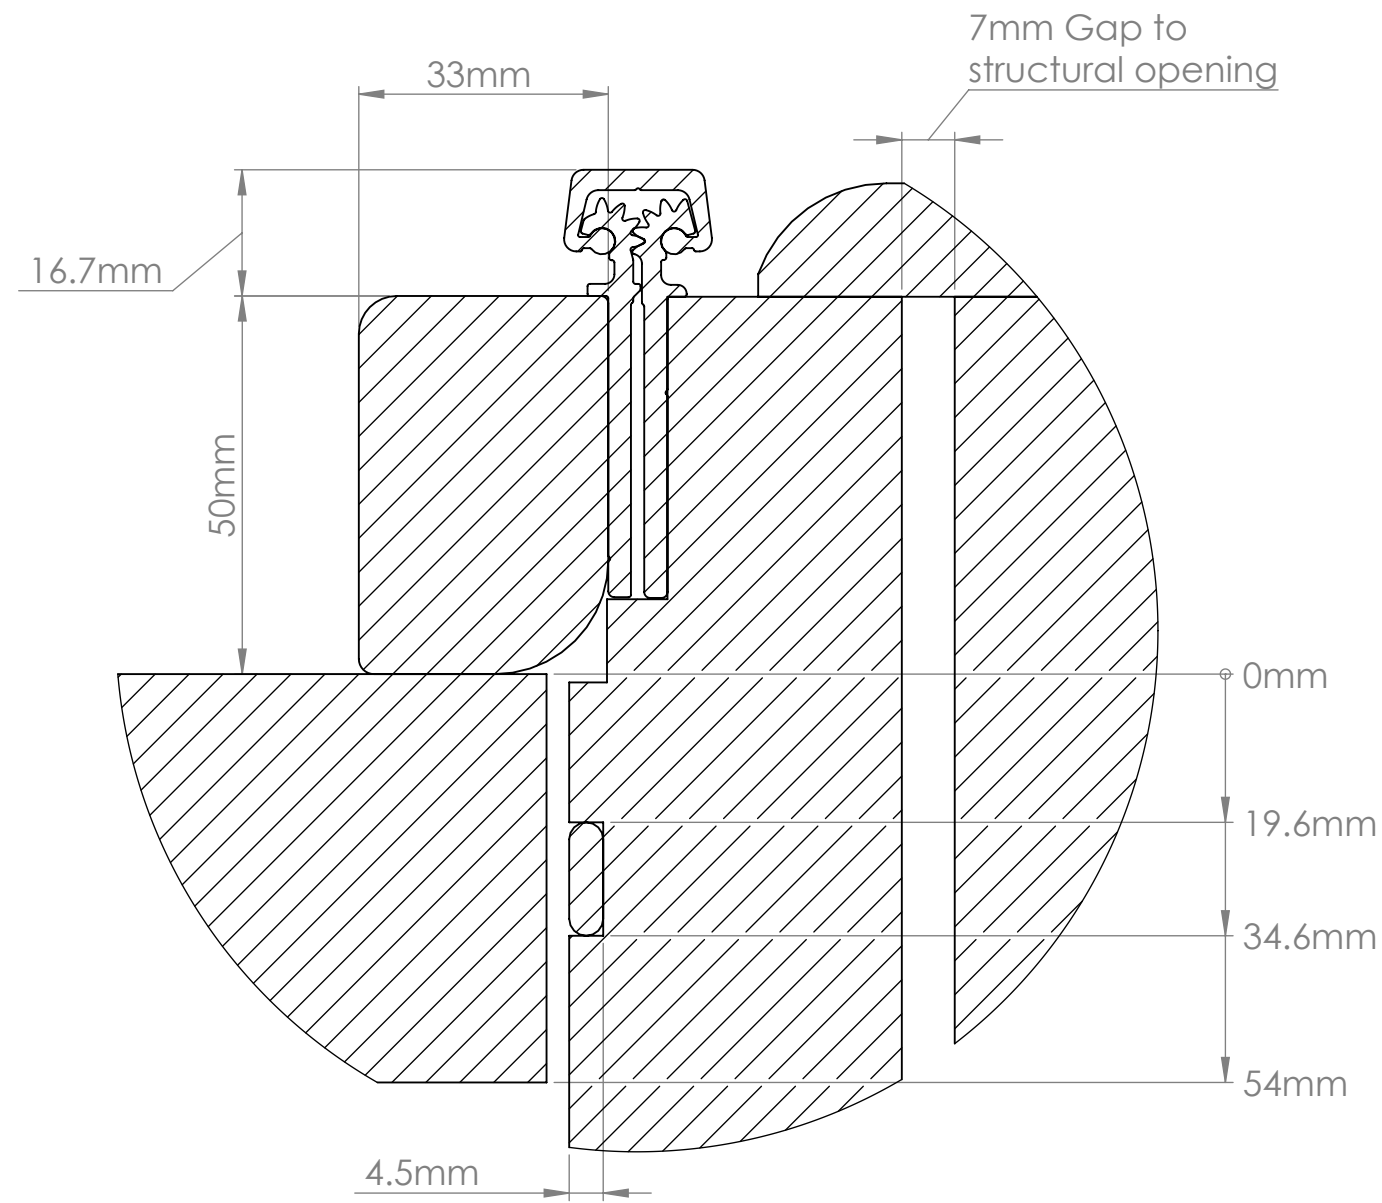

SWING Door System

SWING Door System
Code: SWD01-SWD06

sales@kingswaygroup.co.uk
www.kingswaygroup.co.uk

SWING Door System

SECTION B-B 44mm Door

DETAIL C
SCALE 1 : 1

SECTION A-A
44mm Door

SWING Door System
Code: SWD01-SWD06

sales@kingswaygroup.co.uk
www.kingswaygroup.co.uk

SWING Door System

SECTION B-B 54mm Door

If KG35 closer is used then the frame head is 58mm and door leaf height reduces by 28mm

SWING Door System
Code: SWD01-SWD06

sales@kingswaygroup.co.uk
www.kingswaygroup.co.uk

SECTION B-B 54mm Door

Inward Opening Function

825mm Clear opening in normal operation based on a 996mm frame

Anti Barricade Opening Stage 1

Anti Barricade Opening Stage 2