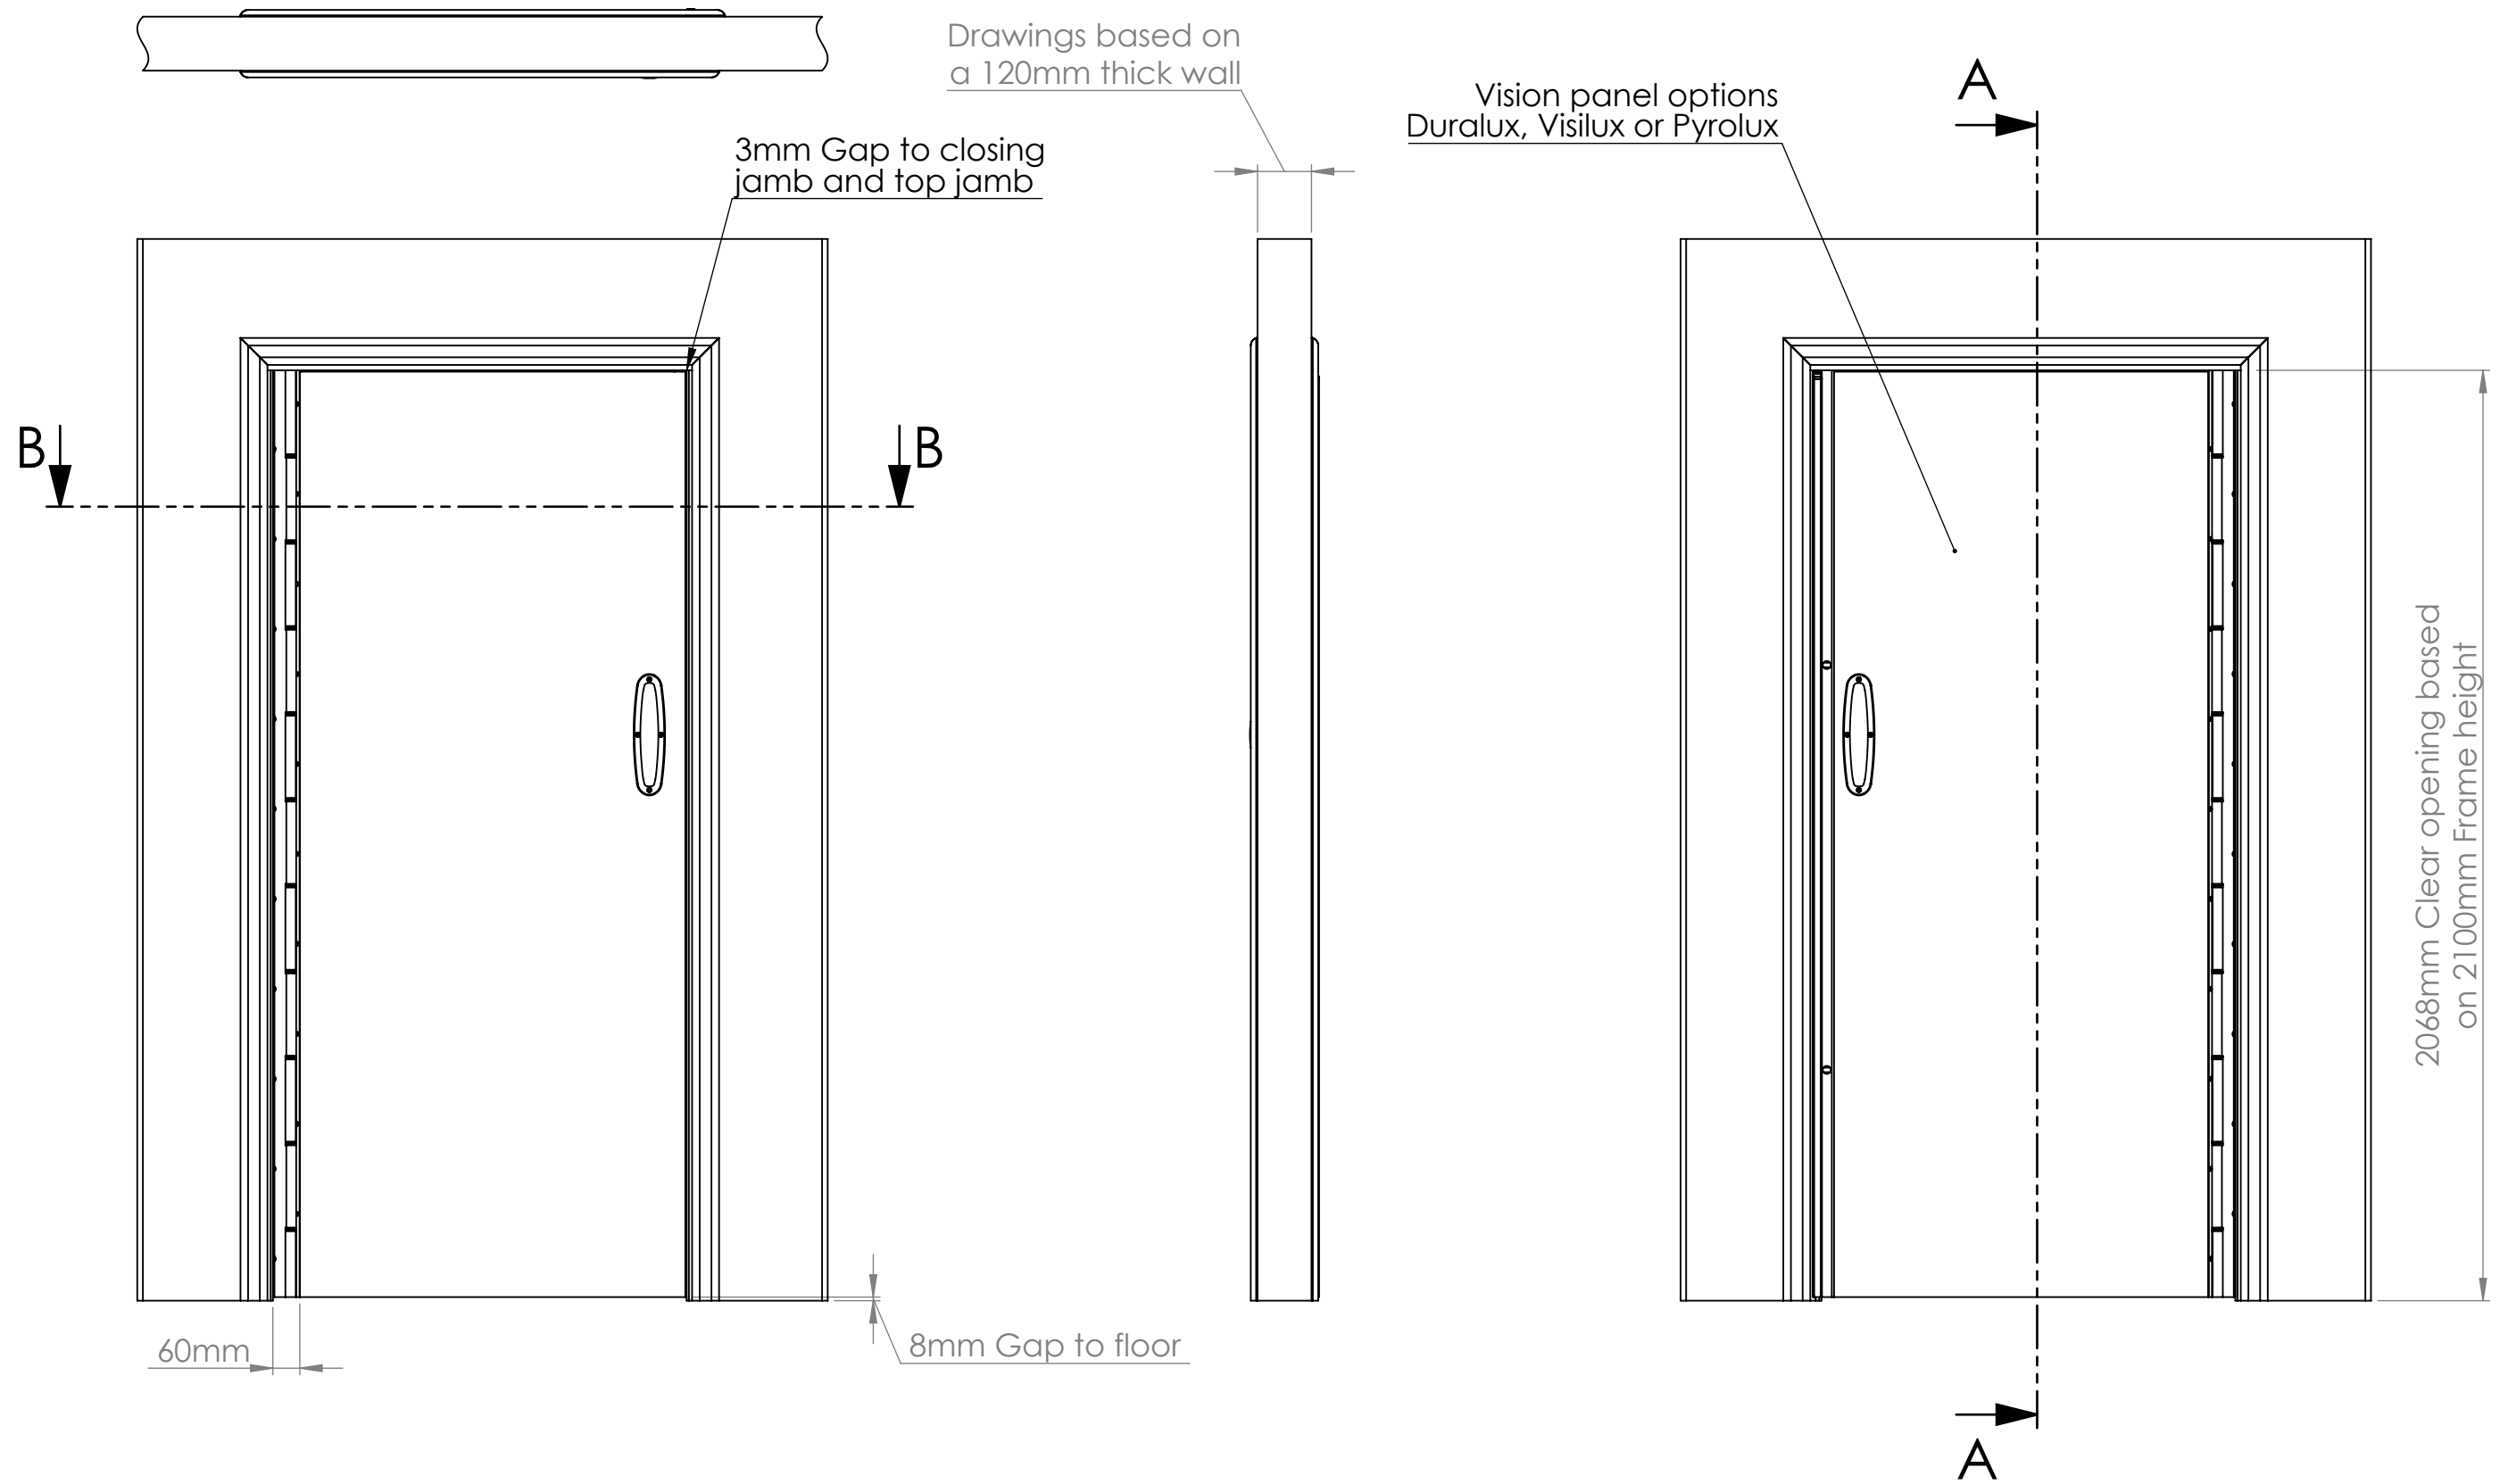

SWING Door System

SWING Door System
Code: SWD01-SWD06

sales@kingswaygroup.co.uk
www.kingswaygroup.co.uk

SWING Door System

SECTION B-B 44mm Door

DETAIL C
SCALE 1 : 1

SECTION A-A
44mm Door

SWING Door System
Code: SWD01-SWD06

sales@kingswaygroup.co.uk
www.kingswaygroup.co.uk

SWING Door System

SECTION B-B 54mm Door

If KG35 closer is used then the frame head is 58mm and door leaf height reduces by 28mm

SWING Door System
Code: SWD01-SWD06

sales@kingswaygroup.co.uk
www.kingswaygroup.co.uk

SECTION B-B 54mm Door

Inward Opening Function

825mm Clear opening in normal operation based on a 996mm frame

Anti Barricade Opening Stage 1

Anti Barricade Opening Stage 2