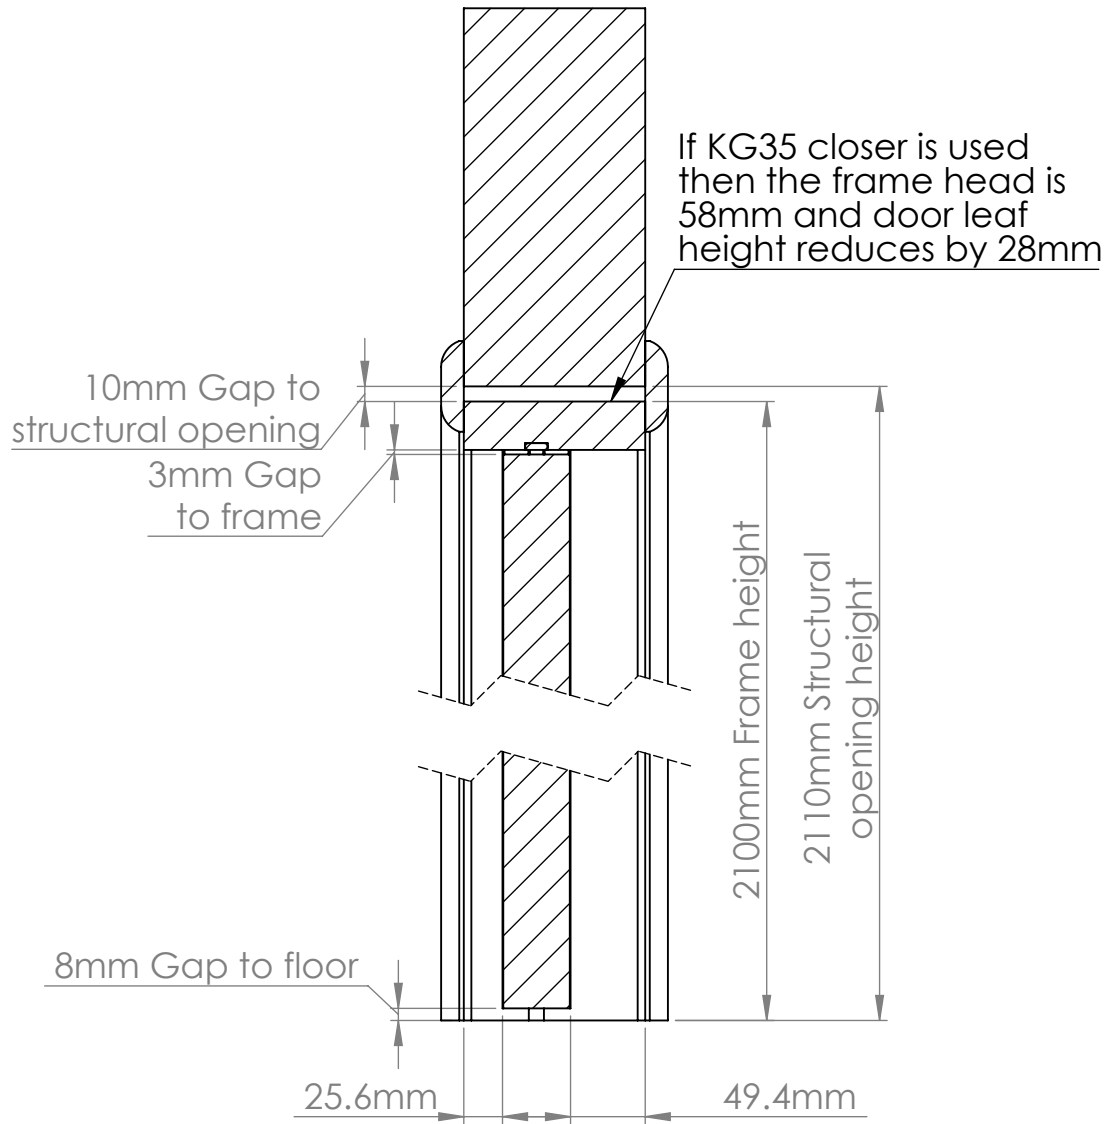

SWING Door System

SWING Door System
Code: SWD01-SWD06

sales@kingswaygroup.co.uk
www.kingswaygroup.co.uk

SWING Door System

SECTION B-B 44mm Door

DETAIL C
SCALE 1 : 1

SECTION A-A
44mm Door

SWING Door System
Code: SWD01-SWD06

sales@kingswaygroup.co.uk
www.kingswaygroup.co.uk

SWING Door System

SECTION B-B 54mm Door

If KG35 closer is used then the frame head is 58mm and door leaf height reduces by 28mm

SWING Door System
Code: SWD01-SWD06

sales@kingswaygroup.co.uk
www.kingswaygroup.co.uk

SECTION B-B 54mm Door

Inward Opening Function

825mm Clear opening in normal operation based on a 996mm frame

Anti Barricade Opening Stage 1

Anti Barricade Opening Stage 2