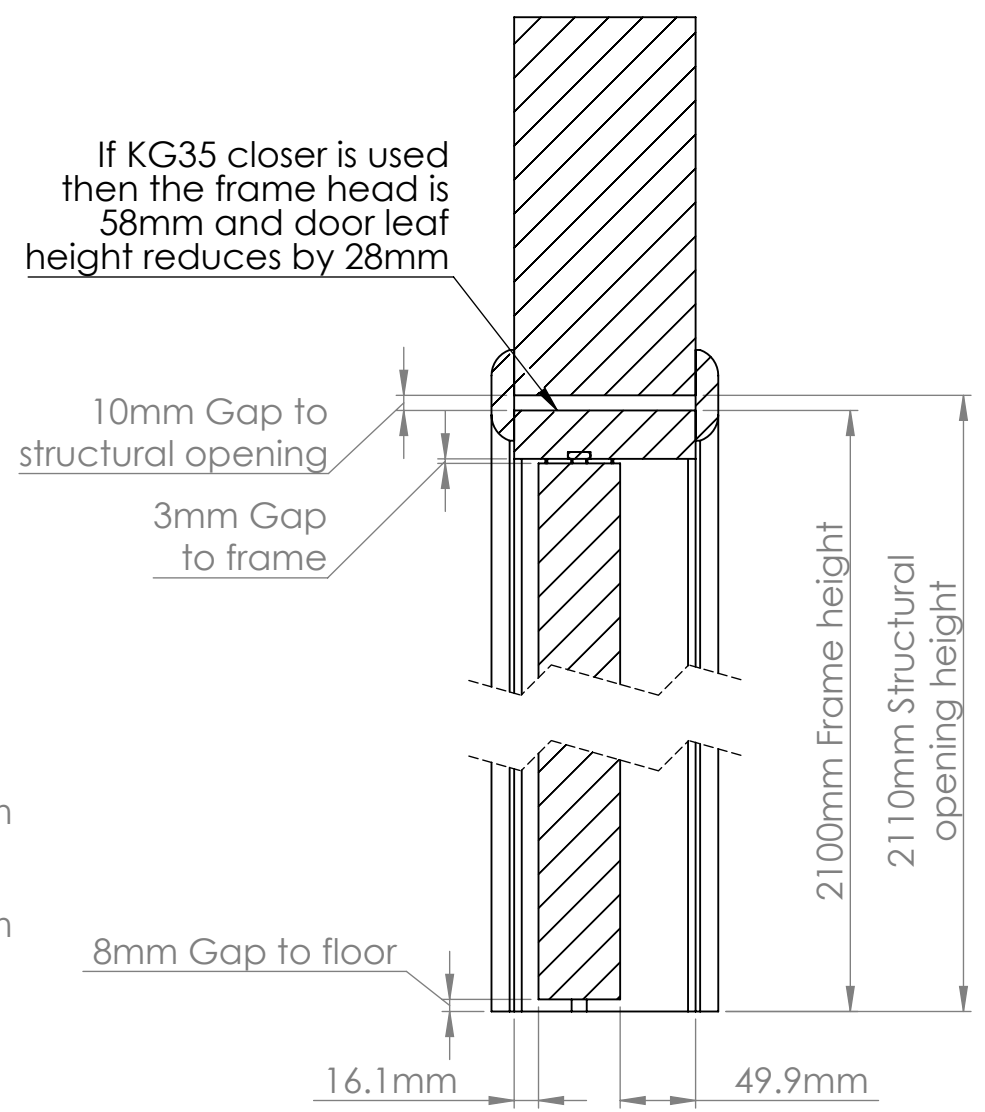

SWING Door System

SWING Door System
Code: SWD01-SWD06

sales@kingswaygroup.co.uk
www.kingswaygroup.co.uk

SWING Door System

SECTION B-B 44mm Door

DETAIL C
SCALE 1 : 1

SECTION A-A
44mm Door

SWING Door System
Code: SWD01-SWD06

sales@kingswaygroup.co.uk
www.kingswaygroup.co.uk

SWING Door System

SECTION B-B 54mm Door

If KG35 closer is used then the frame head is 58mm and door leaf height reduces by 28mm

SWING Door System
Code: SWD01-SWD06

sales@kingswaygroup.co.uk
www.kingswaygroup.co.uk

SECTION B-B 54mm Door

Inward Opening Function

825mm Clear opening in normal operation based on a 996mm frame

Anti Barricade Opening Stage 1

Anti Barricade Opening Stage 2