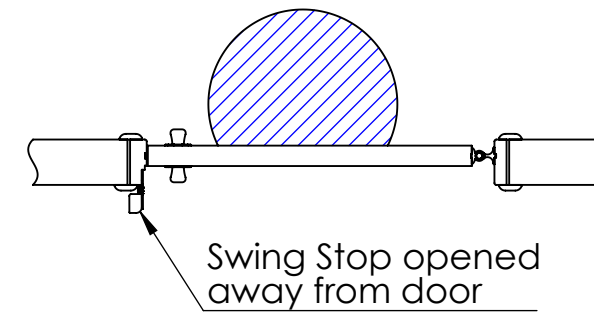

sales@kingswaygroup.co.uk
www.kingswaygroup.co.uk

SWING Door System

SECTION B-B 54mm Door

If KG35 closer is used then the frame head is 58mm and door leaf height reduces by 28mm

SWING Door System
Code: SWD01-SWD06

sales@kingswaygroup.co.uk
www.kingswaygroup.co.uk

SECTION B-B 54mm Door

Inward Opening Function

825mm Clear opening in normal operation based on a 996mm frame

Anti Barricade Opening Stage 1

Anti Barricade Opening Stage 2