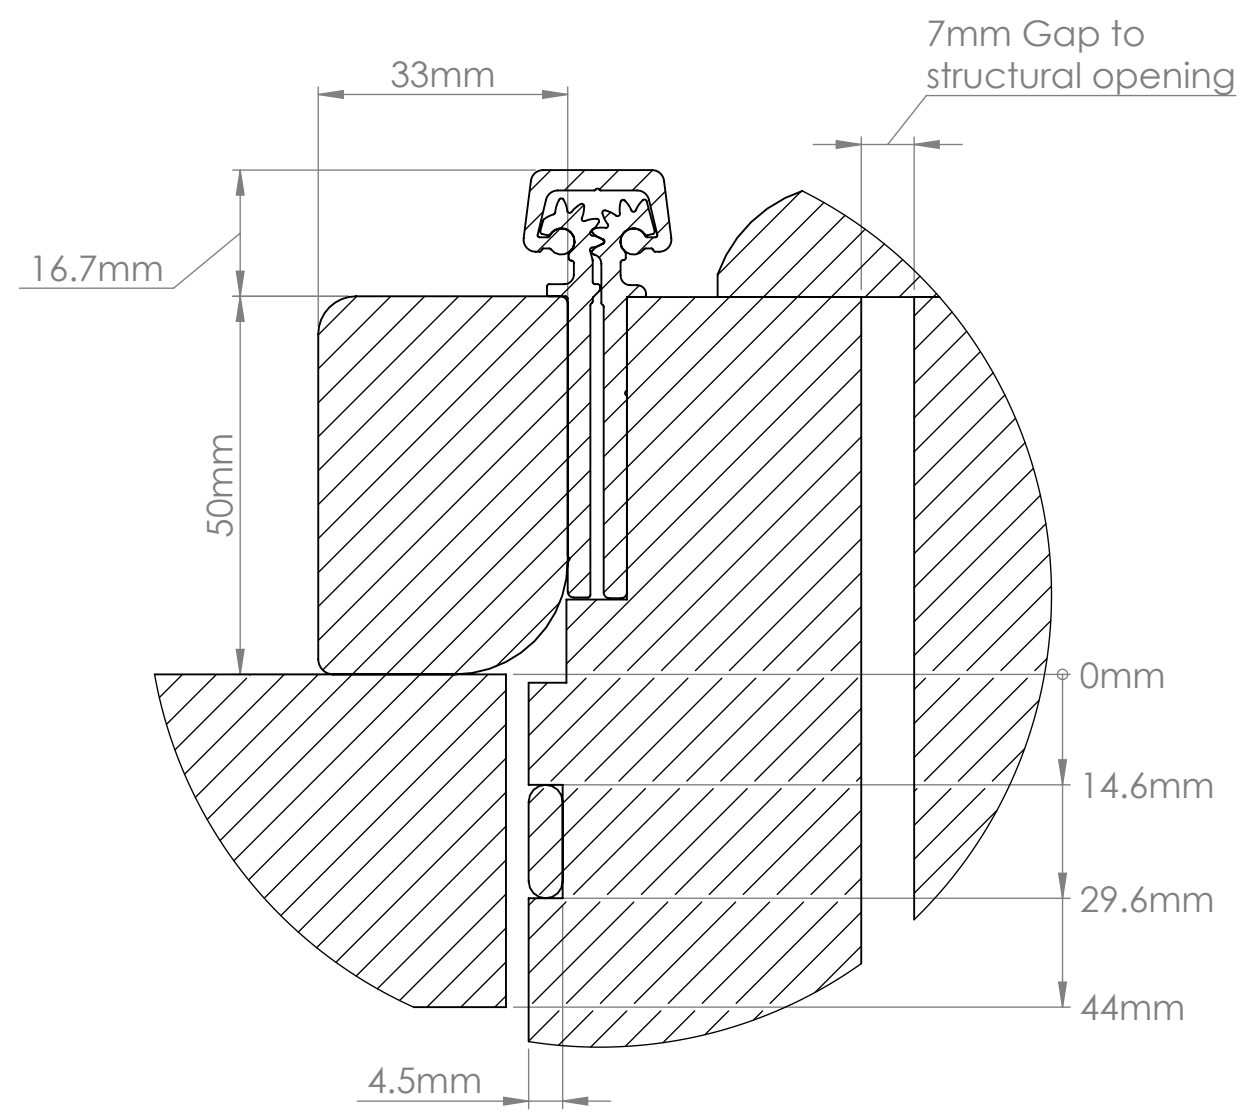

SWING Door System

SWING Door System
Code: SWD01-SWD06

sales@kingswaygroup.co.uk
www.kingswaygroup.co.uk

SWING Door System

SECTION B-B 44mm Door

DETAIL C
SCALE 1 : 1

SECTION A-A
44mm Door

SWING Door System
Code: SWD01-SWD06

sales@kingswaygroup.co.uk
www.kingswaygroup.co.uk

SWING Door System

SECTION B-B 54mm Door

If KG35 closer is used then the frame head is 58mm and door leaf height reduces by 28mm

SWING Door System
Code: SWD01-SWD06

sales@kingswaygroup.co.uk
www.kingswaygroup.co.uk

SECTION B-B 54mm Door

Inward Opening Function

825mm Clear opening in normal operation based on a 996mm frame

Anti Barricade Opening Stage 1

Anti Barricade Opening Stage 2