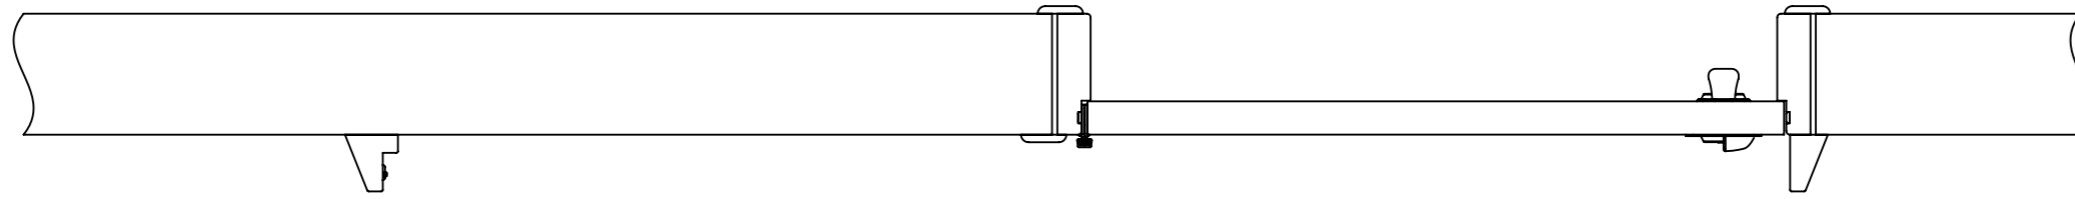

STOW Door System - 180 degree - 910mm Structural Opening

STOW - 180° Fold Away Door System
Code: STW01_180

sales@kingswaygroup.co.uk
www.kingswaygroup.co.uk

STOW Door System - 180 degree

SECTION B-B

DETAIL C
SCALE 1 : 5

DETAIL D
SCALE 1 : 5

SECTION A-A

STOW - 180° Fold Away Door System
 Code: STW01_180

sales@kingswaygroup.co.uk
 www.kingswaygroup.co.uk

STOW Door System - 180 degree

Door Closed

Door Open

STOW - 180° Fold Away Door System
Code: STW01_180