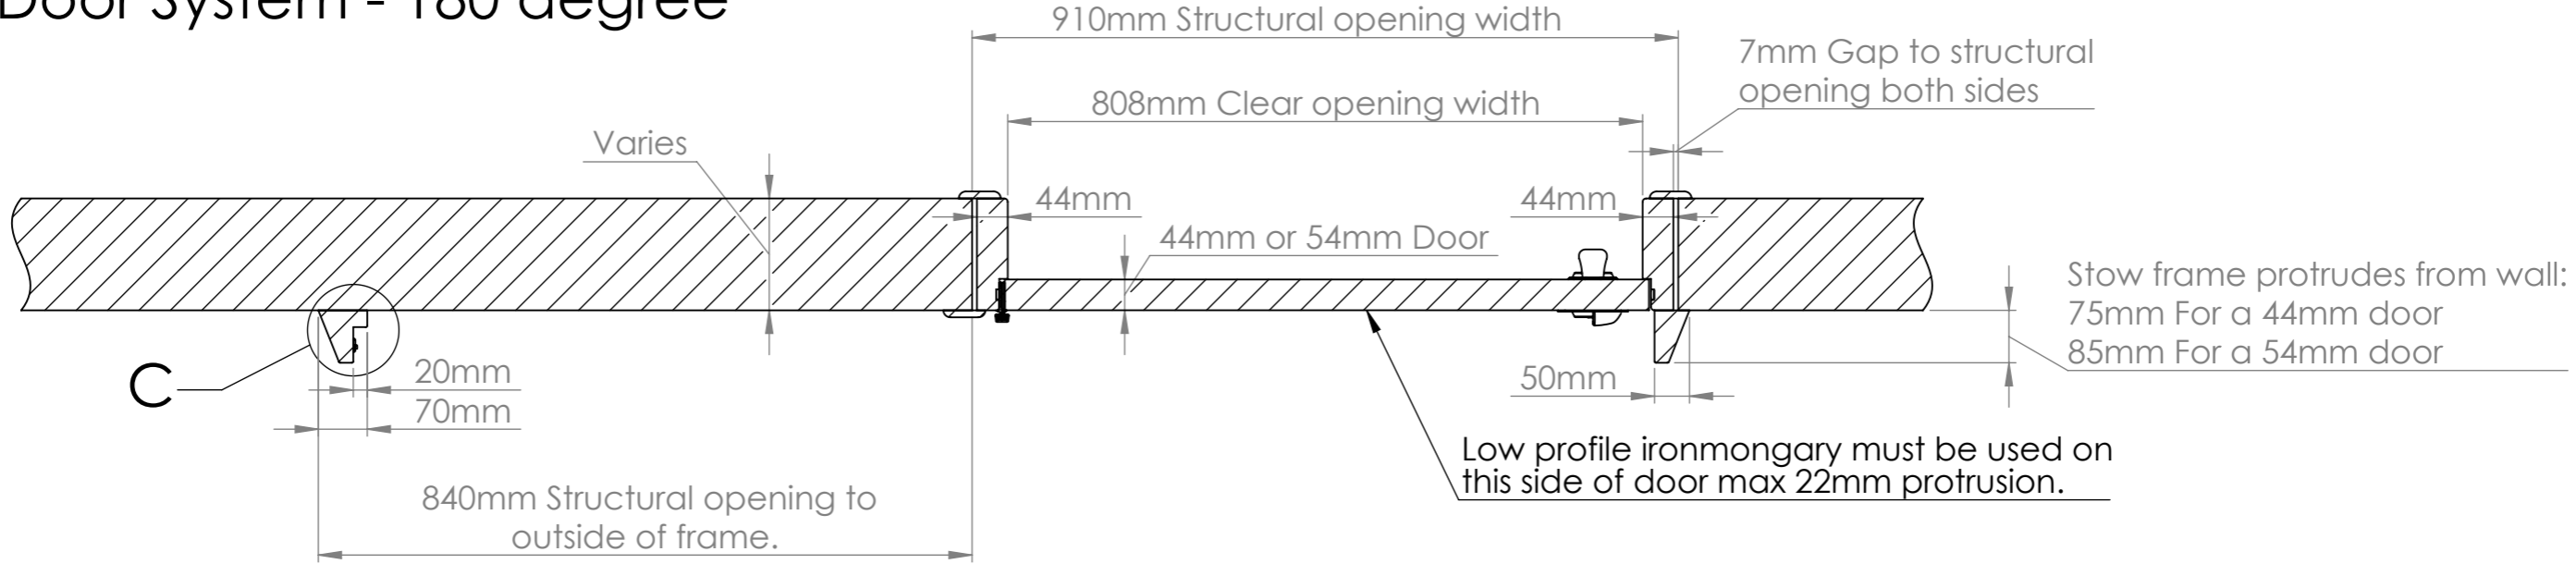

STOW Door System - 180 degree - 910mm Structural Opening

STOW - 180° Fold Away Door System
Code: STW01_180

sales@kingswaygroup.co.uk
www.kingswaygroup.co.uk

STOW Door System - 180 degree

SECTION B-B

DETAIL C
SCALE 1 : 5

DETAIL D
SCALE 1 : 5

SECTION A-A

STOW - 180° Fold Away Door System
 Code: STW01_180

sales@kingswaygroup.co.uk
 www.kingswaygroup.co.uk

STOW Door System - 180 degree

Door Closed

Door Open

STOW - 180° Fold Away Door System
Code: STW01_180

sales@kingswaygroup.co.uk
www.kingswaygroup.co.uk

Part: **STW180-44-1** - Profile 1 for 44mm Doors
(Used on closing side and above door)

Part: **STW180-44-2** - Profile 2 for 44mm Doors
(Used on opening / Hinge side,
door locks into this section when open)

Part: **STW180-54-1** - Profile 1 for 54mm Doors
(Used on closing side and above door)

Part: **STW180-54-2** - Profile 2 for 54mm Doors
(Used on opening / Hinge side,
door locks into this section when open)