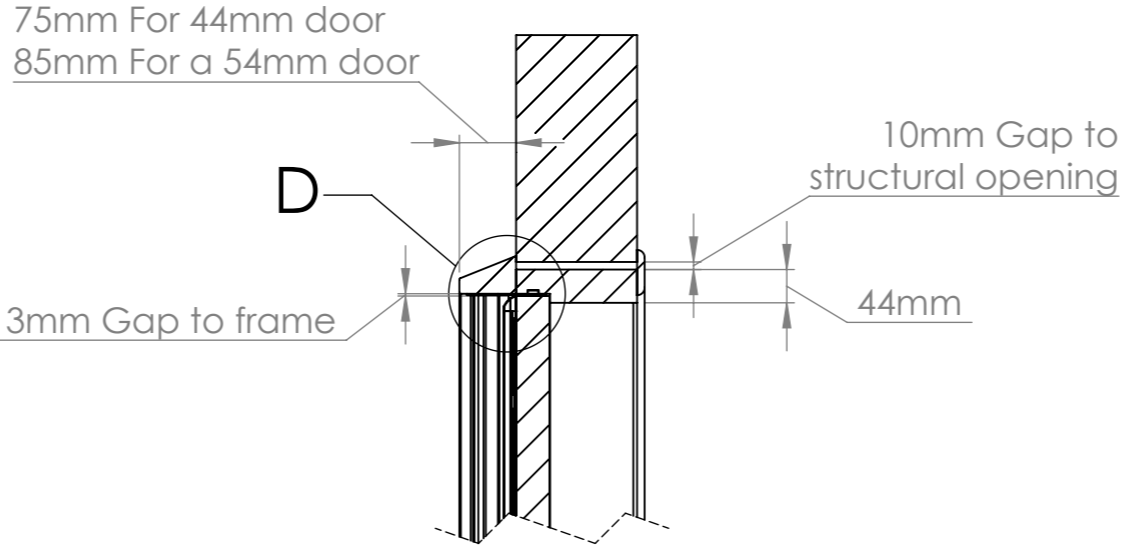

STOW Door System - 180 degree - 910mm Structural Opening

STOW - 180° Fold Away Door System
Code: STW01_180

sales@kingswaygroup.co.uk
www.kingswaygroup.co.uk

STOW Door System - 180 degree

SECTION B-B

DETAIL C
SCALE 1 : 5

DETAIL D
SCALE 1 : 5

SECTION A-A

STOW - 180° Fold Away Door System
 Code: STW01_180

sales@kingswaygroup.co.uk
 www.kingswaygroup.co.uk

STOW Door System - 180 degree

Door Closed

Door Open

STOW - 180° Fold Away Door System
Code: STW01_180

sales@kingswaygroup.co.uk
www.kingswaygroup.co.uk

Part: **STW180-44-1** - Profile 1 for 44mm Doors
(Used on closing side and above door)

Part: **STW180-44-2** - Profile 2 for 44mm Doors
(Used on opening / Hinge side,
door locks into this section when open)

Part: **STW180-54-1** - Profile 1 for 54mm Doors
(Used on closing side and above door)

Part: **STW180-54-2** - Profile 2 for 54mm Doors
(Used on opening / Hinge side,
door locks into this section when open)