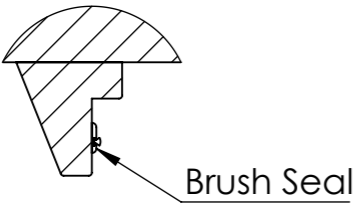

STOW Door System - 180 degree - 910mm Structural Opening

STOW - 180° Fold Away Door System
Code: STW01_180

sales@kingswaygroup.co.uk
www.kingswaygroup.co.uk

STOW Door System - 180 degree

SECTION B-B

DETAIL C
SCALE 1 : 5

DETAIL D
SCALE 1 : 5

SECTION A-A

STOW - 180° Fold Away Door System
 Code: STW01_180

sales@kingswaygroup.co.uk
 www.kingswaygroup.co.uk

STOW Door System - 180 degree

Door Closed

Door Open

STOW - 180° Fold Away Door System
Code: STW01_180