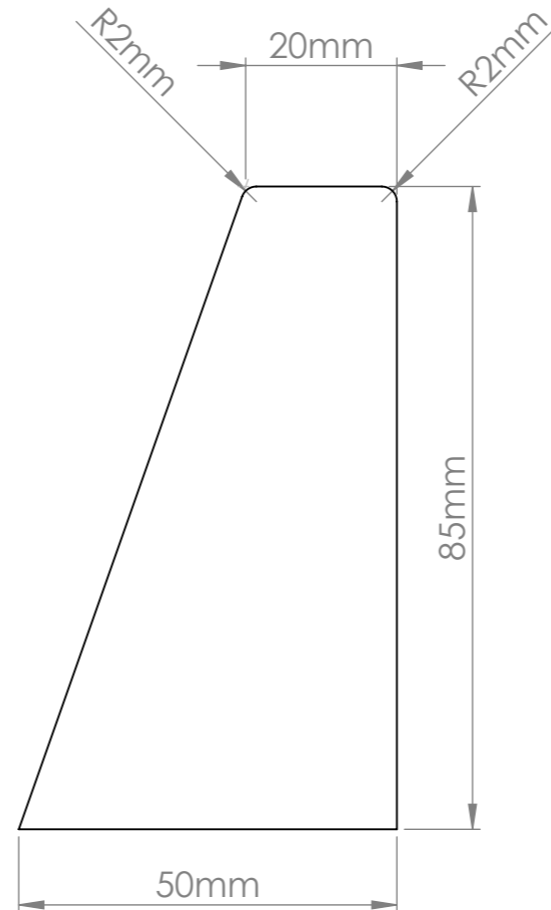

STOW Door System - 180 degree - 910mm Structural Opening

STOW - 180° Fold Away Door System
Code: STW01_180

sales@kingswaygroup.co.uk
www.kingswaygroup.co.uk

STOW Door System - 180 degree

SECTION B-B

DETAIL C
SCALE 1 : 5

DETAIL D
SCALE 1 : 5

SECTION A-A

STOW - 180° Fold Away Door System
 Code: STW01_180

sales@kingswaygroup.co.uk
 www.kingswaygroup.co.uk

STOW Door System - 180 degree

Door Closed

Door Open

STOW - 180° Fold Away Door System
Code: STW01_180

sales@kingswaygroup.co.uk
www.kingswaygroup.co.uk

Part: **STW180-44-1** - Profile 1 for 44mm Doors
(Used on closing side and above door)

Part: **STW180-44-2** - Profile 2 for 44mm Doors
(Used on opening / Hinge side,
door locks into this section when open)

Part: **STW180-54-1** - Profile 1 for 54mm Doors
(Used on closing side and above door)

Part: **STW180-54-2** - Profile 2 for 54mm Doors
(Used on opening / Hinge side,
door locks into this section when open)