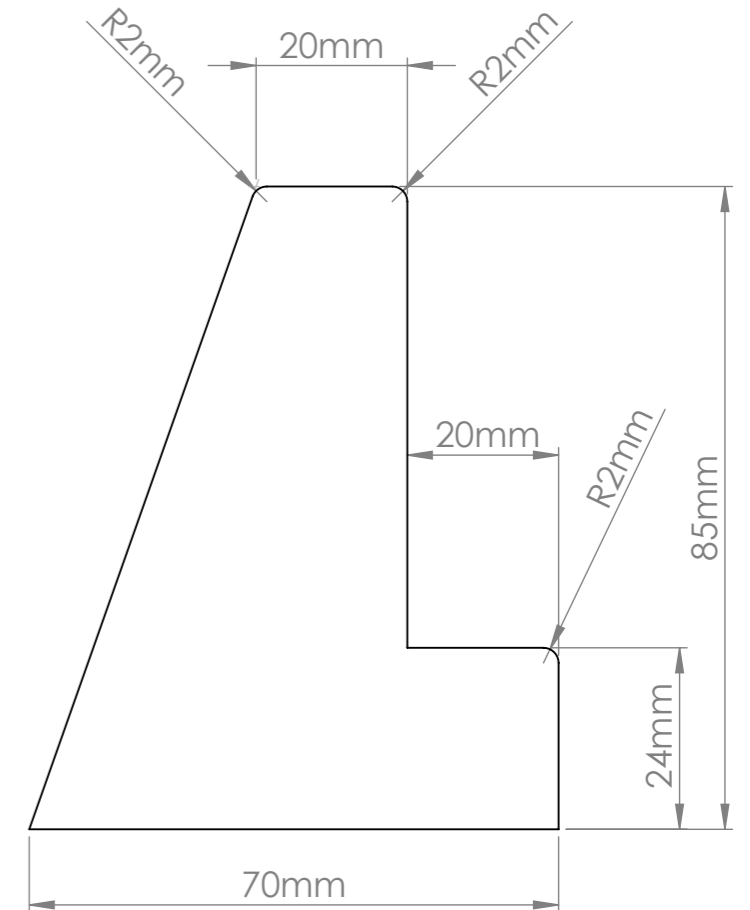

STOW Door System - 180 degree - 910mm Structural Opening

STOW - 180° Fold Away Door System
Code: STW01_180

sales@kingswaygroup.co.uk
www.kingswaygroup.co.uk

STOW Door System - 180 degree

SECTION B-B

DETAIL C
SCALE 1 : 5

DETAIL D
SCALE 1 : 5

SECTION A-A

STOW - 180° Fold Away Door System
 Code: STW01_180

sales@kingswaygroup.co.uk
 www.kingswaygroup.co.uk

STOW Door System - 180 degree

Door Closed

Door Open

STOW - 180° Fold Away Door System
Code: STW01_180

sales@kingswaygroup.co.uk
www.kingswaygroup.co.uk

Part: **STW180-44-1** - Profile 1 for 44mm Doors
(Used on closing side and above door)

Part: **STW180-44-2** - Profile 2 for 44mm Doors
(Used on opening / Hinge side,
door locks into this section when open)

Part: **STW180-54-1** - Profile 1 for 54mm Doors
(Used on closing side and above door)

Part: **STW180-54-2** - Profile 2 for 54mm Doors
(Used on opening / Hinge side,
door locks into this section when open)