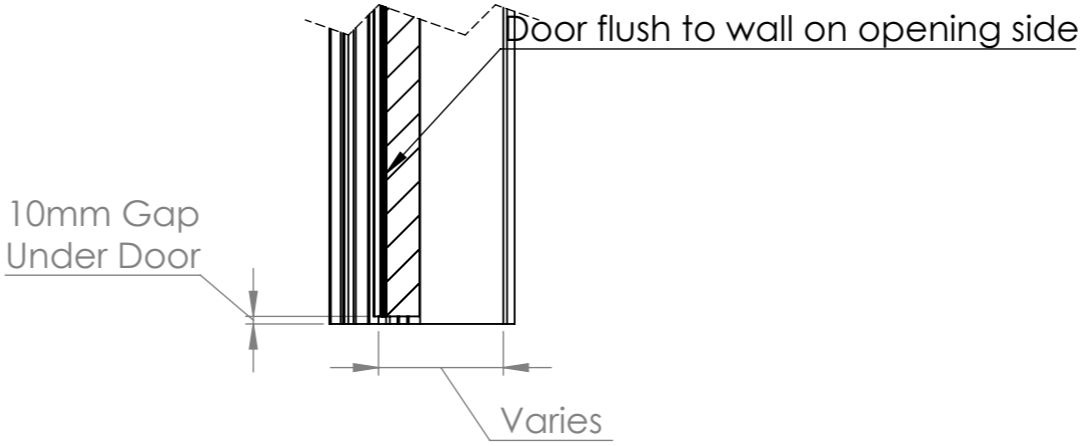

STOW Door System - 180 degree - 910mm Structural Opening

STOW - 180° Fold Away Door System
Code: STW01_180

sales@kingswaygroup.co.uk
www.kingswaygroup.co.uk

STOW Door System - 180 degree

SECTION B-B

DETAIL C
SCALE 1 : 5

DETAIL D
SCALE 1 : 5

SECTION A-A

STOW - 180° Fold Away Door System
 Code: STW01_180

sales@kingswaygroup.co.uk
 www.kingswaygroup.co.uk

STOW Door System - 180 degree

Door Closed

Door Open

STOW - 180° Fold Away Door System
Code: STW01_180