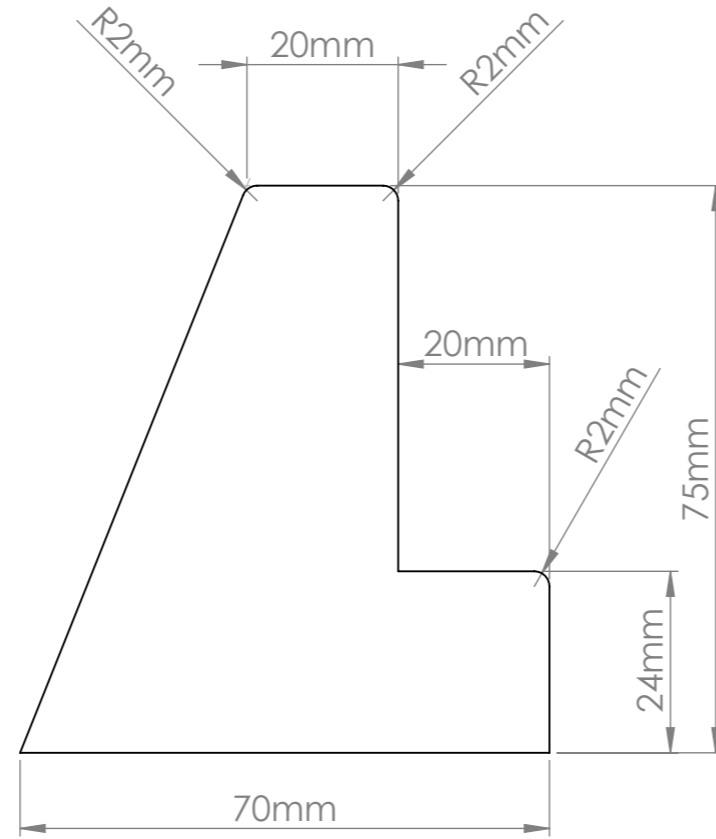

STOW Door System - 180 degree - 910mm Structural Opening

STOW - 180° Fold Away Door System
Code: STW01_180

sales@kingswaygroup.co.uk
www.kingswaygroup.co.uk

STOW Door System - 180 degree

SECTION B-B

DETAIL C
SCALE 1 : 5

DETAIL D
SCALE 1 : 5

SECTION A-A

STOW - 180° Fold Away Door System
 Code: STW01_180

sales@kingswaygroup.co.uk
 www.kingswaygroup.co.uk

STOW Door System - 180 degree

Door Closed

Door Open

STOW - 180° Fold Away Door System
Code: STW01_180

sales@kingswaygroup.co.uk
www.kingswaygroup.co.uk

Part: **STW180-44-1** - Profile 1 for 44mm Doors
(Used on closing side and above door)

Part: **STW180-44-2** - Profile 2 for 44mm Doors
(Used on opening / Hinge side,
door locks into this section when open)

Part: **STW180-54-1** - Profile 1 for 54mm Doors
(Used on closing side and above door)

Part: **STW180-54-2** - Profile 2 for 54mm Doors
(Used on opening / Hinge side,
door locks into this section when open)