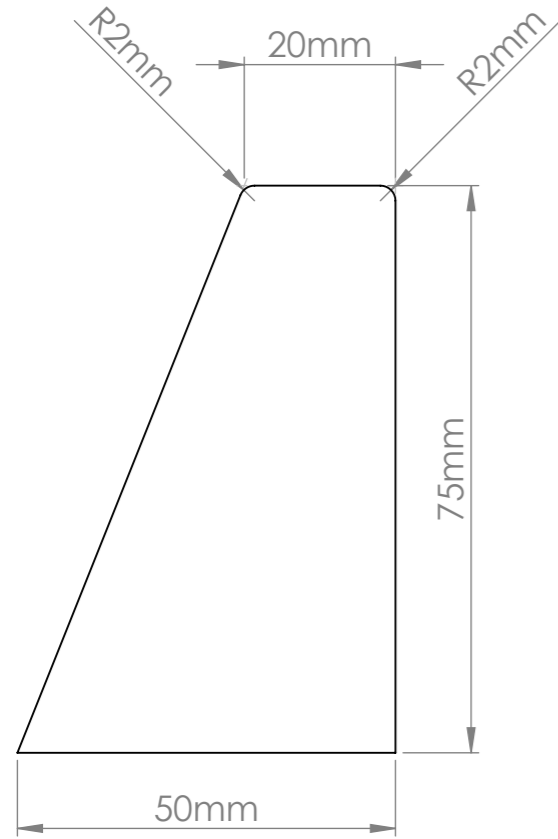

STOW Door System - 180 degree - 910mm Structural Opening

STOW - 180° Fold Away Door System
Code: STW01_180

sales@kingswaygroup.co.uk
www.kingswaygroup.co.uk

STOW Door System - 180 degree

SECTION B-B

DETAIL C
SCALE 1 : 5

DETAIL D
SCALE 1 : 5

SECTION A-A

STOW - 180° Fold Away Door System
 Code: STW01_180

sales@kingswaygroup.co.uk
 www.kingswaygroup.co.uk

STOW Door System - 180 degree

Door Closed

Door Open

STOW - 180° Fold Away Door System
Code: STW01_180

sales@kingswaygroup.co.uk
www.kingswaygroup.co.uk

Part: **STW180-44-1** - Profile 1 for 44mm Doors
(Used on closing side and above door)

Part: **STW180-44-2** - Profile 2 for 44mm Doors
(Used on opening / Hinge side,
door locks into this section when open)

Part: **STW180-54-1** - Profile 1 for 54mm Doors
(Used on closing side and above door)

Part: **STW180-54-2** - Profile 2 for 54mm Doors
(Used on opening / Hinge side,
door locks into this section when open)