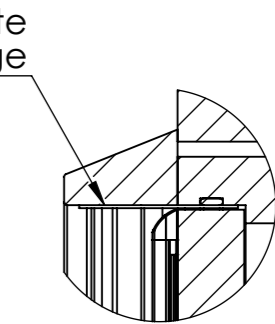

STOW Door System - 180 degree - 910mm Structural Opening

STOW - 180° Fold Away Door System
Code: STW01_180

sales@kingswaygroup.co.uk
www.kingswaygroup.co.uk

STOW Door System - 180 degree

SECTION B-B

DETAIL C
SCALE 1 : 5

DETAIL D
SCALE 1 : 5

SECTION A-A

STOW - 180° Fold Away Door System
 Code: STW01_180

sales@kingswaygroup.co.uk
 www.kingswaygroup.co.uk

STOW Door System - 180 degree

Door Closed

Door Open

STOW - 180° Fold Away Door System
Code: STW01_180

sales@kingswaygroup.co.uk
www.kingswaygroup.co.uk

Part: **STW180-44-1** - Profile 1 for 44mm Doors
(Used on closing side and above door)

Part: **STW180-44-2** - Profile 2 for 44mm Doors
(Used on opening / Hinge side,
door locks into this section when open)