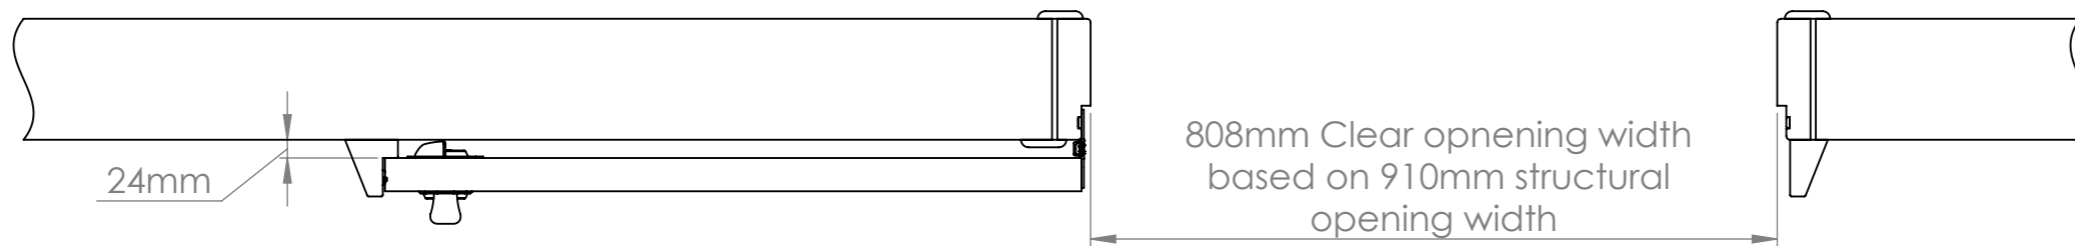

STOW Door System - 180 degree - 910mm Structural Opening

STOW - 180° Fold Away Door System
Code: STW01_180

sales@kingswaygroup.co.uk
www.kingswaygroup.co.uk

STOW Door System - 180 degree

SECTION B-B

DETAIL C
SCALE 1 : 5

DETAIL D
SCALE 1 : 5

SECTION A-A

STOW - 180° Fold Away Door System
 Code: STW01_180

sales@kingswaygroup.co.uk
 www.kingswaygroup.co.uk

STOW Door System - 180 degree

Door Closed

Door Open

STOW - 180° Fold Away Door System
Code: STW01_180

sales@kingswaygroup.co.uk
www.kingswaygroup.co.uk

Part: **STW180-44-1** - Profile 1 for 44mm Doors
(Used on closing side and above door)

Part: **STW180-44-2** - Profile 2 for 44mm Doors
(Used on opening / Hinge side,
door locks into this section when open)

Part: **STW180-54-1** - Profile 1 for 54mm Doors
(Used on closing side and above door)

Part: **STW180-54-2** - Profile 2 for 54mm Doors
(Used on opening / Hinge side,
door locks into this section when open)