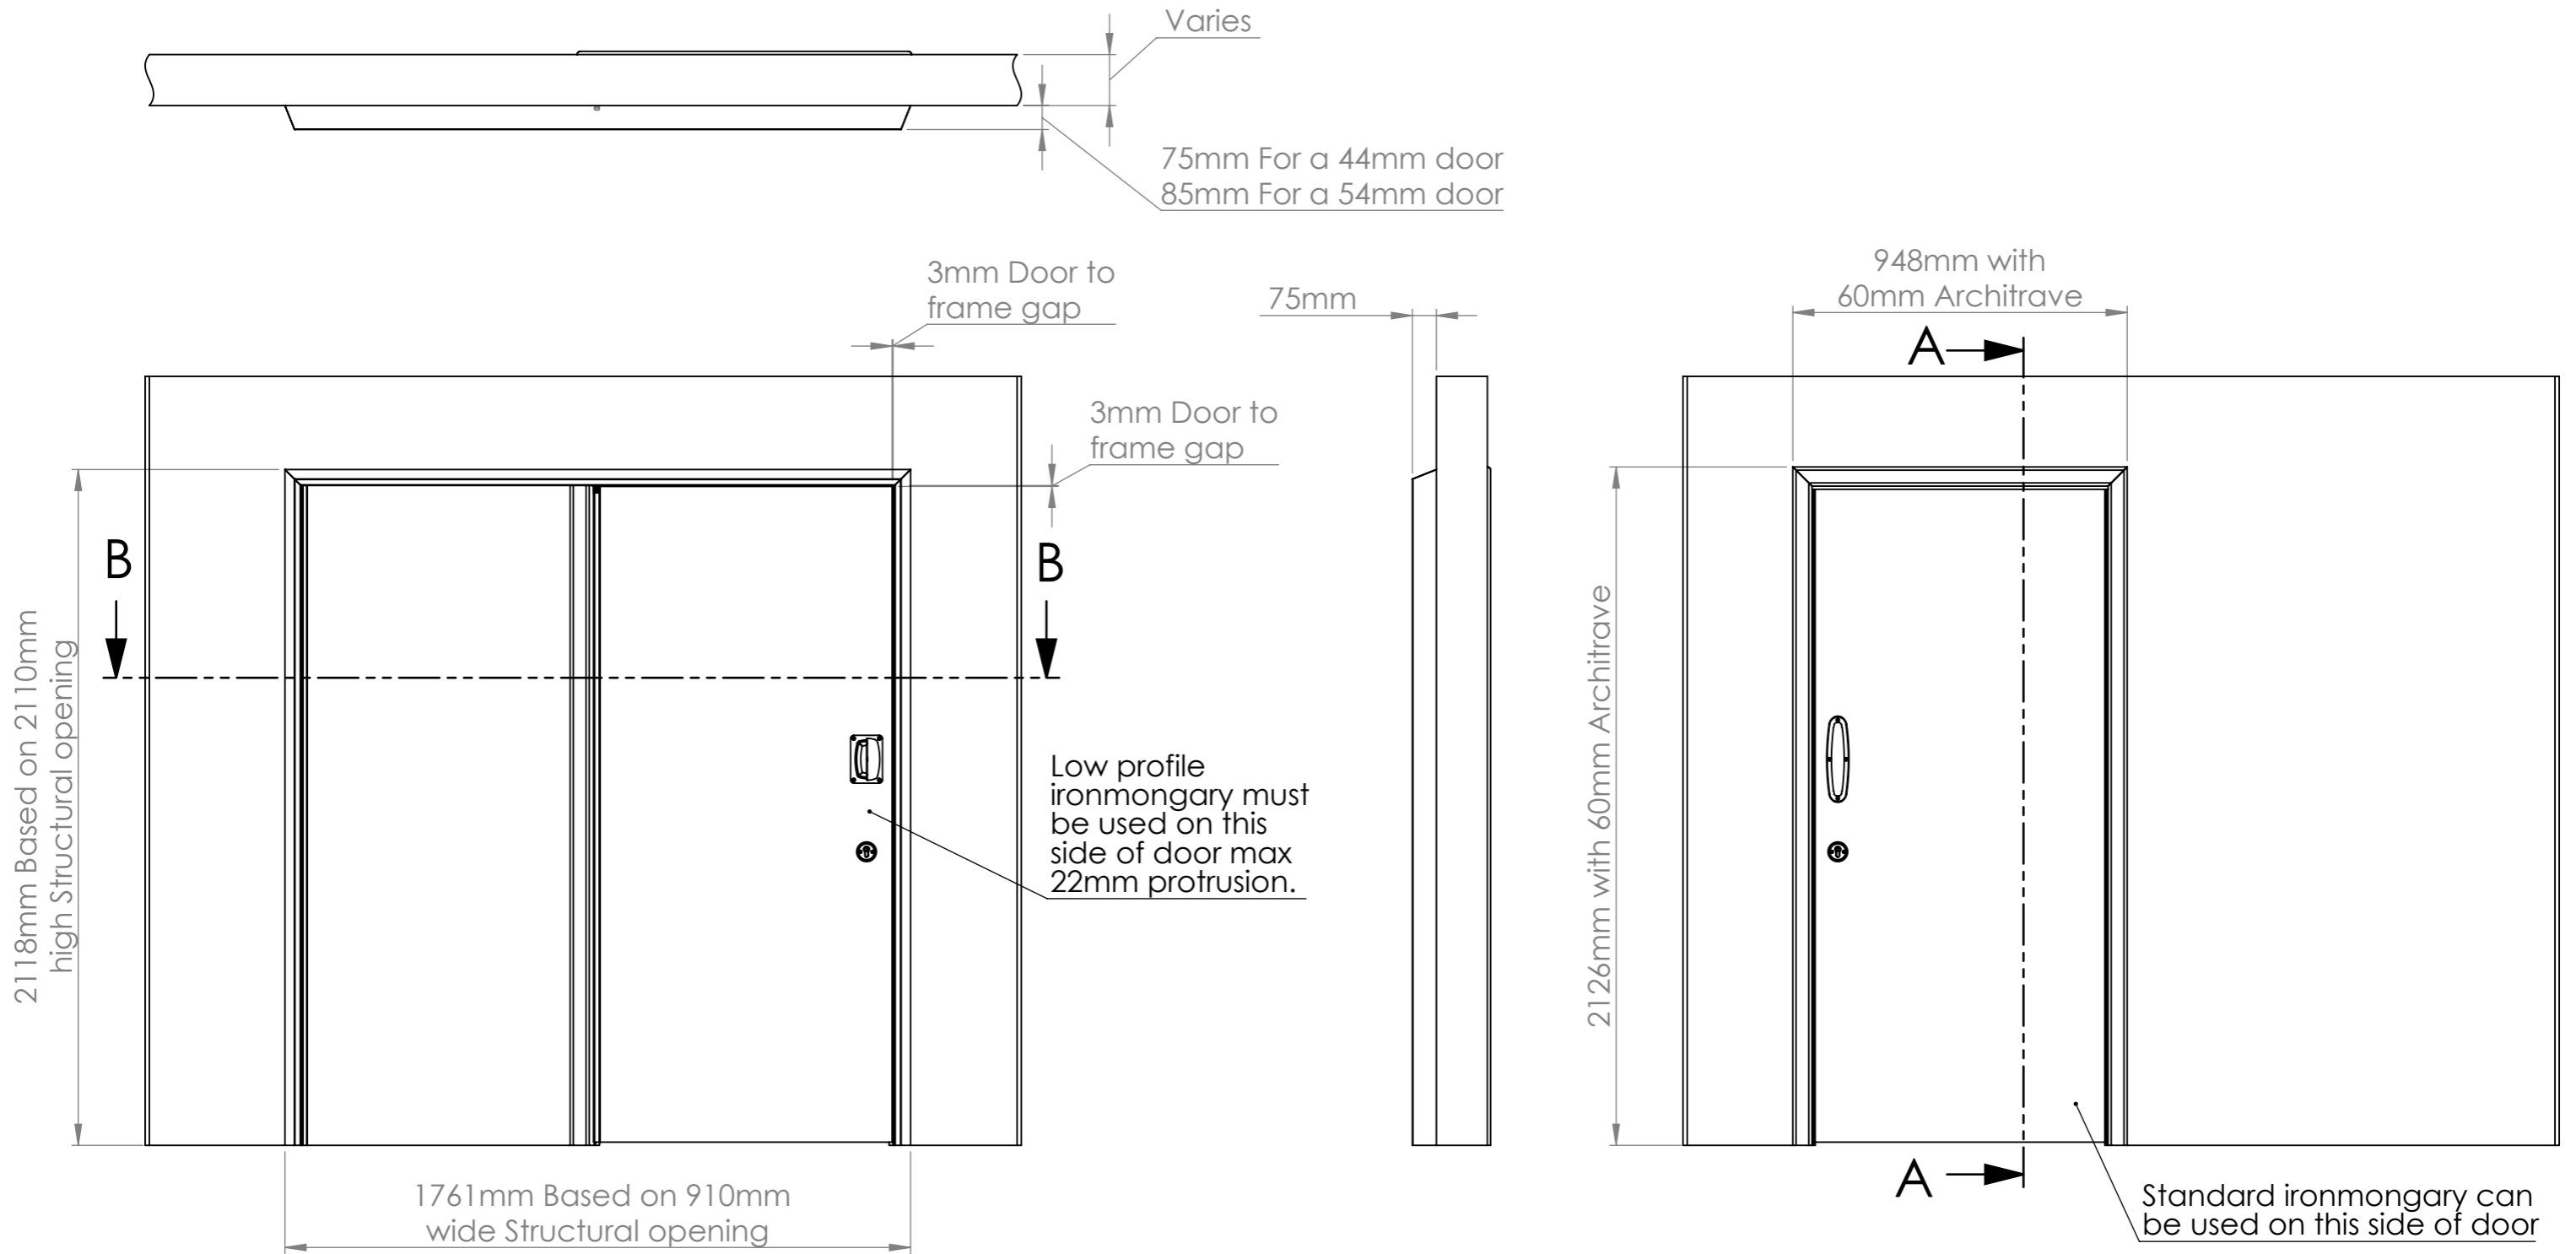

STOW Door System - 180 degree - 910mm Structural Opening

STOW - 180° Fold Away Door System
Code: STW01_180

sales@kingswaygroup.co.uk
www.kingswaygroup.co.uk

STOW Door System - 180 degree

SECTION B-B

DETAIL C
SCALE 1 : 5

DETAIL D
SCALE 1 : 5

SECTION A-A

STOW - 180° Fold Away Door System
 Code: STW01_180

sales@kingswaygroup.co.uk
 www.kingswaygroup.co.uk

STOW Door System - 180 degree

Door Closed

Door Open

STOW - 180° Fold Away Door System
Code: STW01_180

Part: **STW180-54-1** - Profile 1 for 54mm Doors
(Used on closing side and above door)

Part: **STW180-54-2** - Profile 2 for 54mm Doors
(Used on opening / Hinge side,
door locks into this section when open)

STOW - 180° Fold Away Door System
Code: STW01_180

sales@kingswaygroup.co.uk
www.kingswaygroup.co.uk