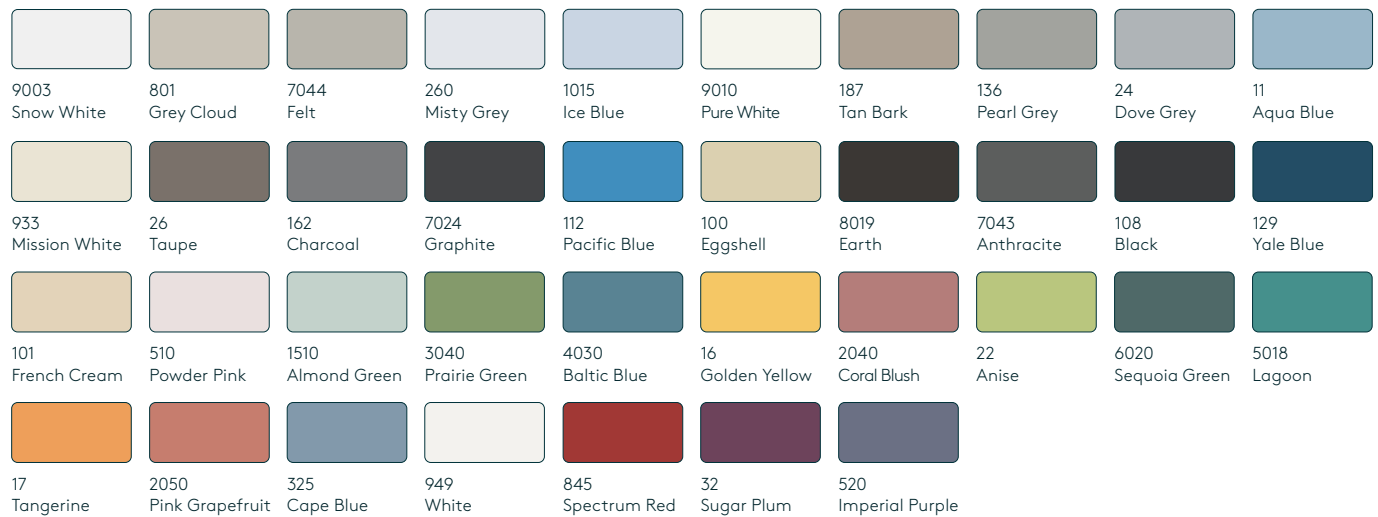

Acrovyn Solids: