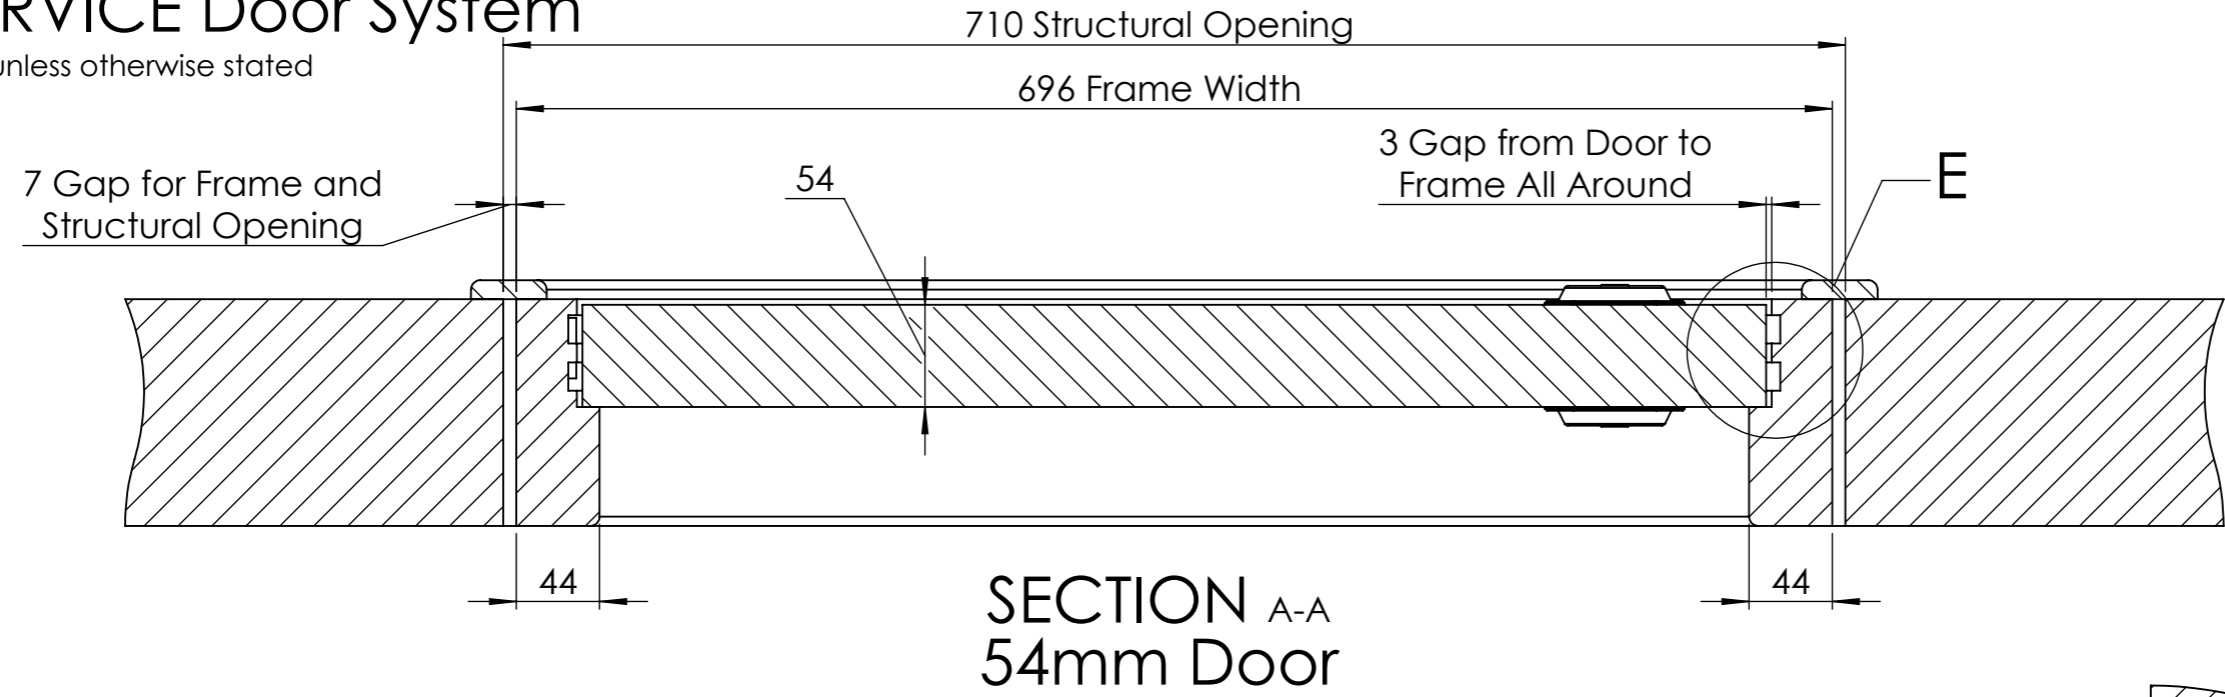

# SRV02 SERVICE Door System

Dimensions in mm unless otherwise stated

SERVICE Door System  
Code: SRV02

sales@kingswaygroup.co.uk  
www.kingswaygroup.co.uk

# SRV02 SERVICE Door System

Dimensions in mm unless otherwise stated

SECTION C-C

DETAIL F  
Cut Details Apply for both Door and Frame

SECTION D-D  
Cut Details for Hinge Profile  
(Hinge Hidden)

SERVICE Door System  
Code: SRV02