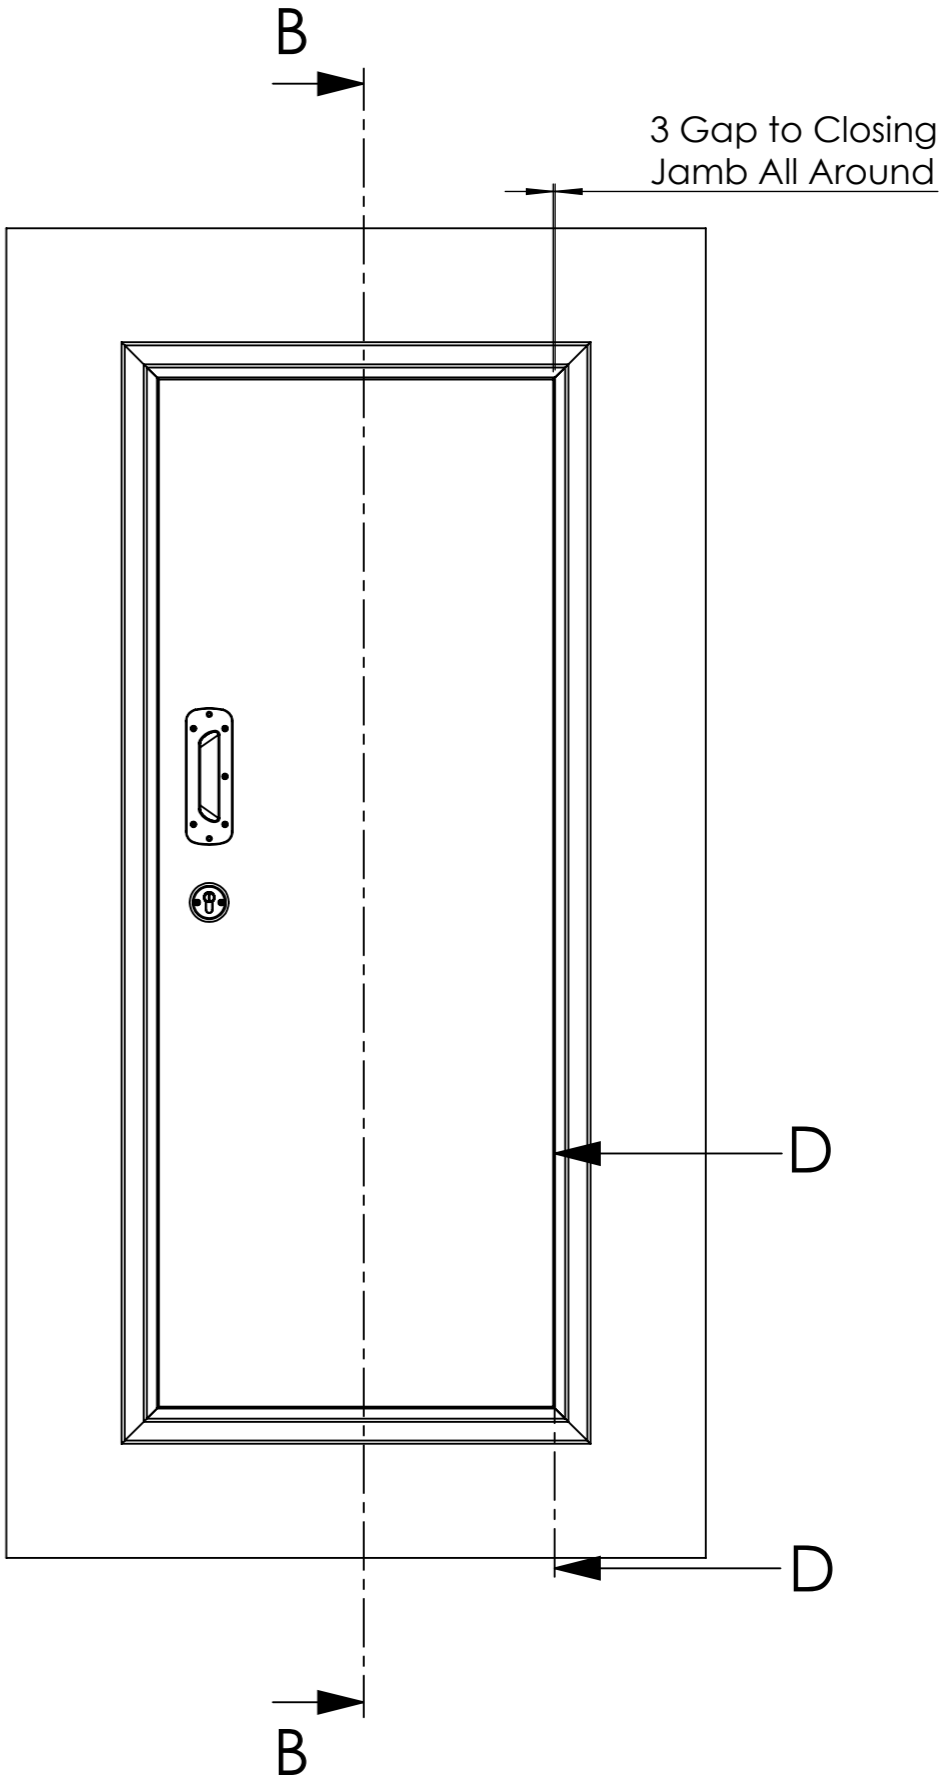

# SRV02 SERVICE Door System

Dimensions in mm unless otherwise stated

SERVICE Door System  
Code: SRV02

sales@kingswaygroup.co.uk  
www.kingswaygroup.co.uk

# SRV02 SERVICE Door System

Dimensions in mm unless otherwise stated

SECTION C-C

DETAIL F  
Cut Details Apply for both Door and Frame

SECTION D-D  
Cut Details for Hinge Profile  
(Hinge Hidden)

SERVICE Door System  
Code: SRV02