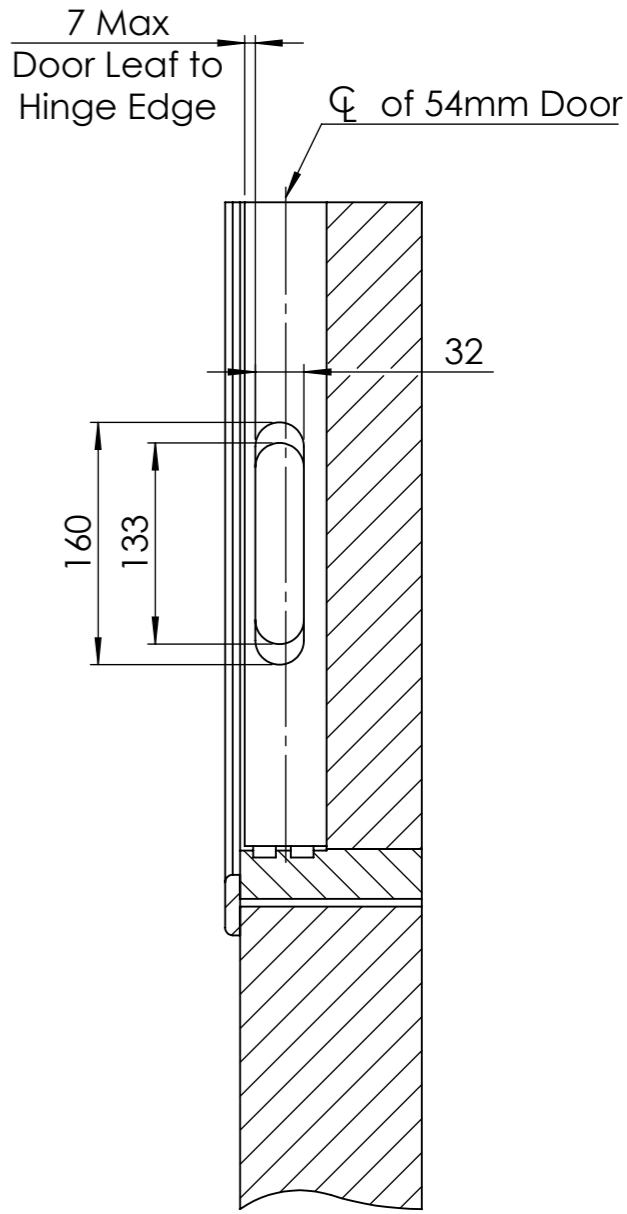

# SRV02 SERVICE Door System

Dimensions in mm unless otherwise stated

SERVICE Door System  
Code: SRV02

sales@kingswaygroup.co.uk  
www.kingswaygroup.co.uk

# SRV02 SERVICE Door System

Dimensions in mm unless otherwise stated

SECTION C-C

DETAIL F  
Cut Details Apply for both Door and Frame

SECTION D-D  
Cut Details for Hinge Profile  
(Hinge Hidden)

SERVICE Door System  
Code: SRV02