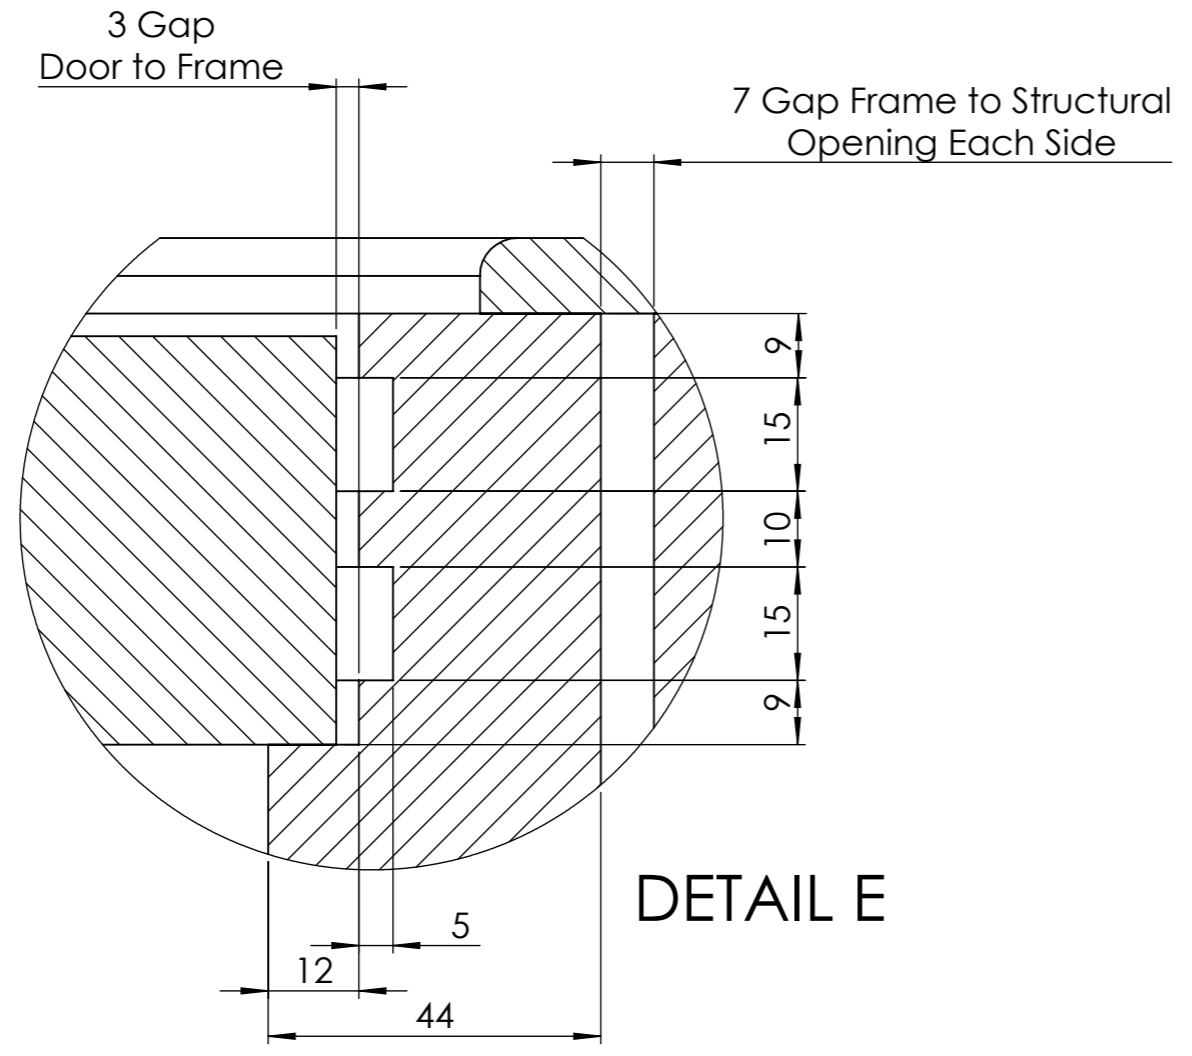

# SRV02 SERVICE Door System

Dimensions in mm unless otherwise stated

SERVICE Door System  
Code: SRV02

sales@kingswaygroup.co.uk  
www.kingswaygroup.co.uk

# SRV02 SERVICE Door System

Dimensions in mm unless otherwise stated

SECTION C-C

DETAIL F  
Cut Details Apply for both Door and Frame

SECTION D-D  
Cut Details for Hinge Profile  
(Hinge Hidden)

SERVICE Door System  
Code: SRV02