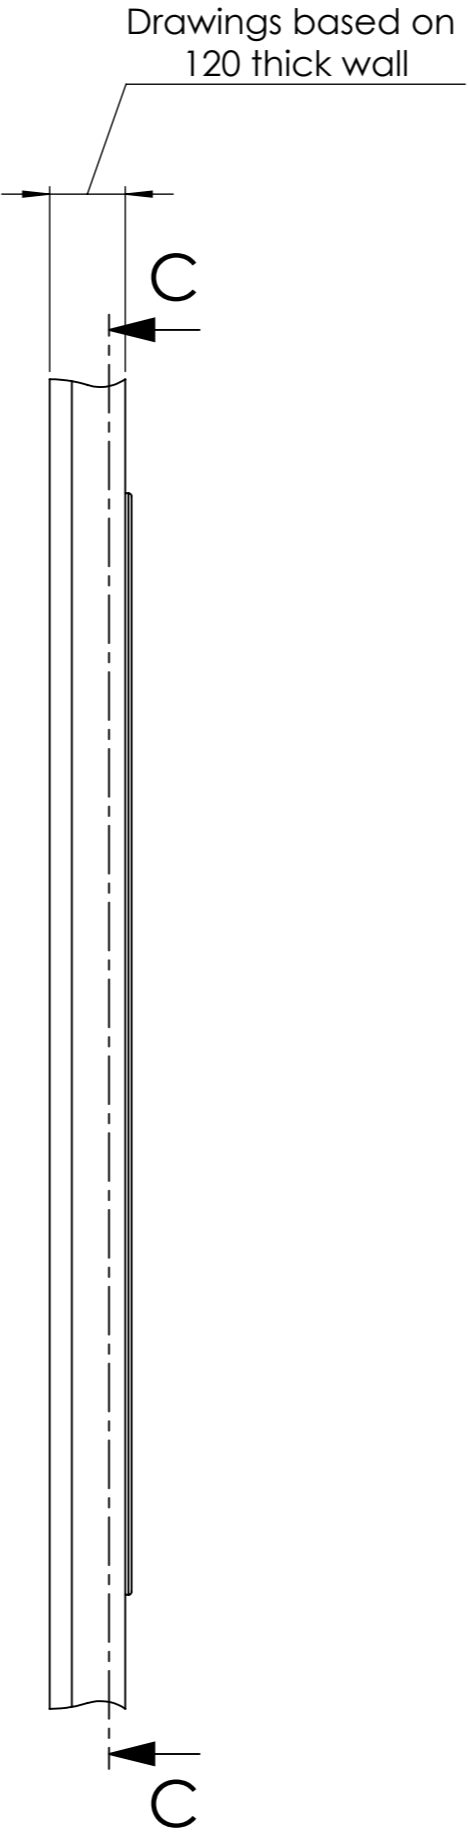

# SRV02 SERVICE Door System

Dimensions in mm unless otherwise stated

SERVICE Door System  
Code: SRV02

sales@kingswaygroup.co.uk  
www.kingswaygroup.co.uk

# SRV02 SERVICE Door System

Dimensions in mm unless otherwise stated

SECTION C-C

DETAIL F  
Cut Details Apply for both Door and Frame

SECTION D-D  
Cut Details for Hinge Profile  
(Hinge Hidden)

SERVICE Door System  
Code: SRV02