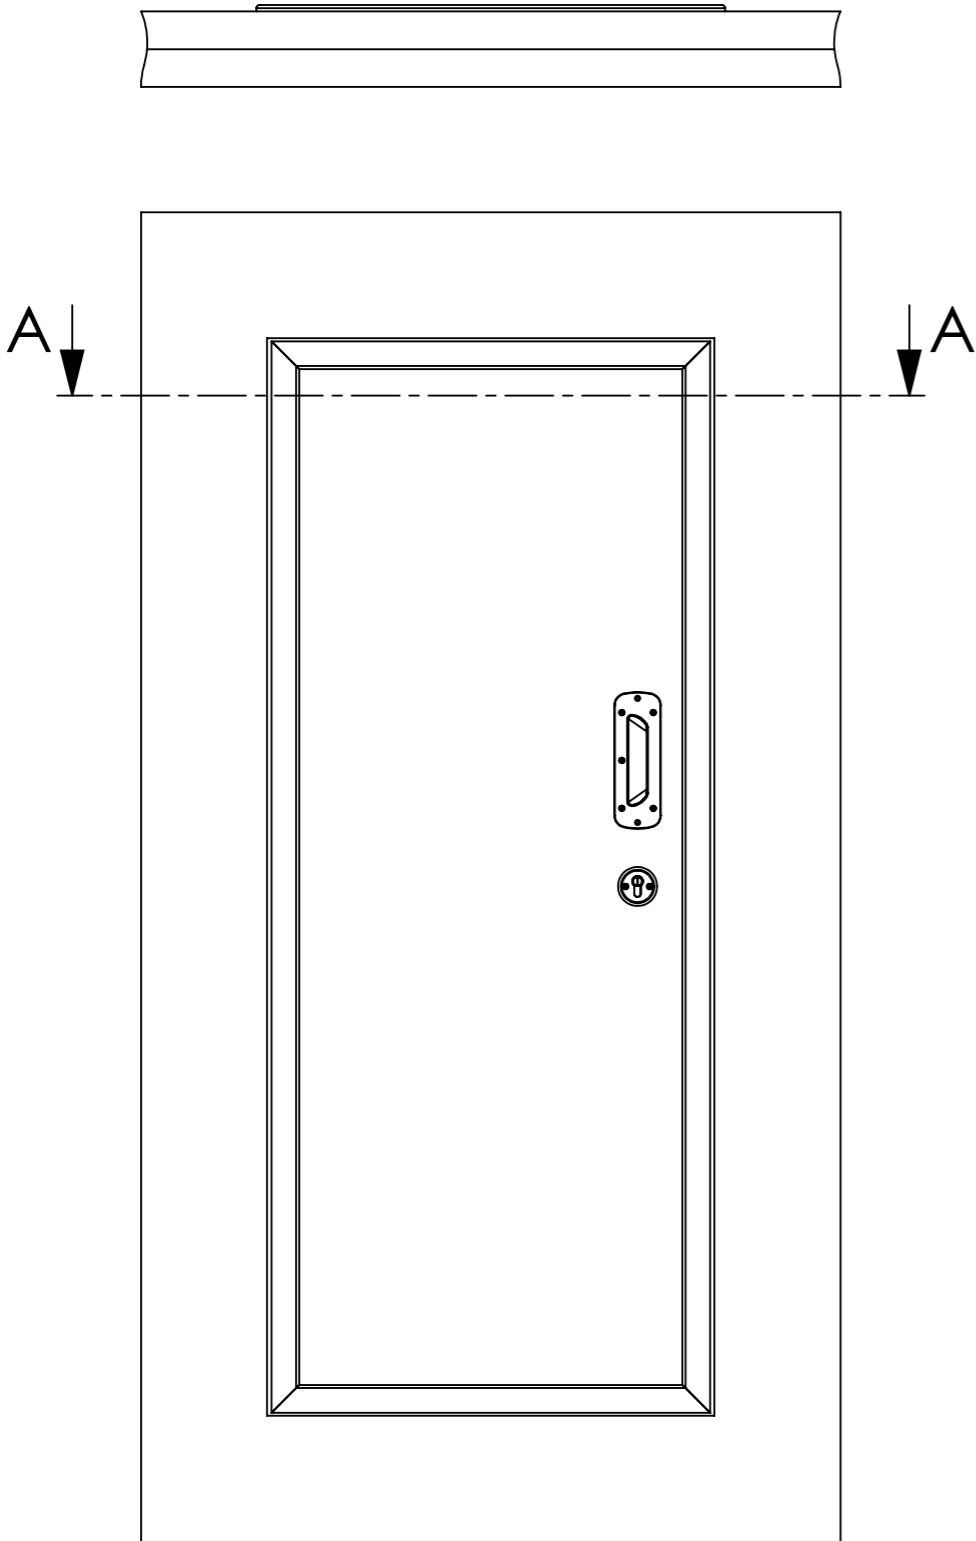

# SRV02 SERVICE Door System

Dimensions in mm unless otherwise stated

SERVICE Door System  
Code: SRV02

sales@kingswaygroup.co.uk  
www.kingswaygroup.co.uk

# SRV02 SERVICE Door System

Dimensions in mm unless otherwise stated

SECTION C-C

DETAIL F  
Cut Details Apply for both Door and Frame

SECTION D-D  
Cut Details for Hinge Profile  
(Hinge Hidden)

SERVICE Door System  
Code: SRV02