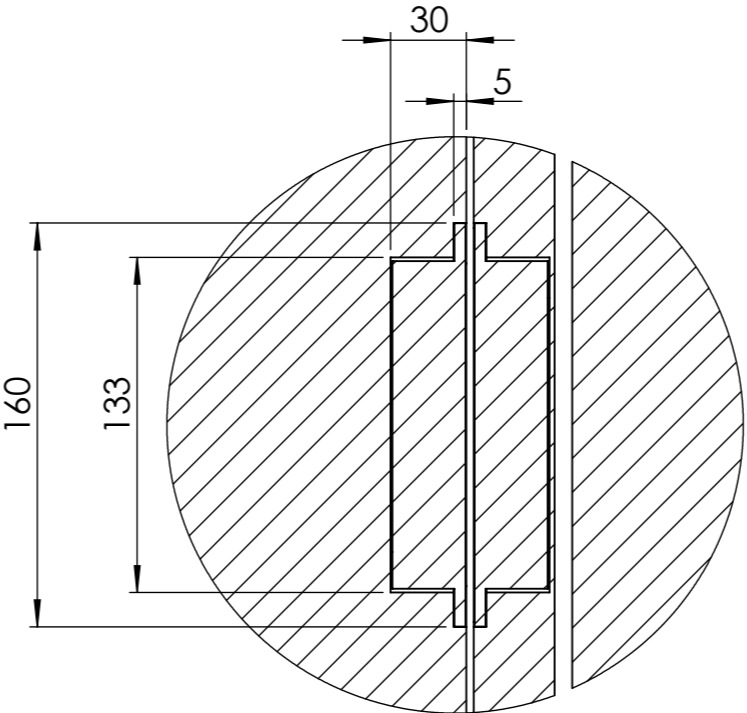

# SRV02 SERVICE Door System

Dimensions in mm unless otherwise stated

SERVICE Door System  
Code: SRV02

sales@kingswaygroup.co.uk  
www.kingswaygroup.co.uk

# SRV02 SERVICE Door System

Dimensions in mm unless otherwise stated

SECTION C-C

DETAIL F  
Cut Details Apply for both Door and Frame

SECTION D-D  
Cut Details for Hinge Profile  
(Hinge Hidden)

SERVICE Door System  
Code: SRV02