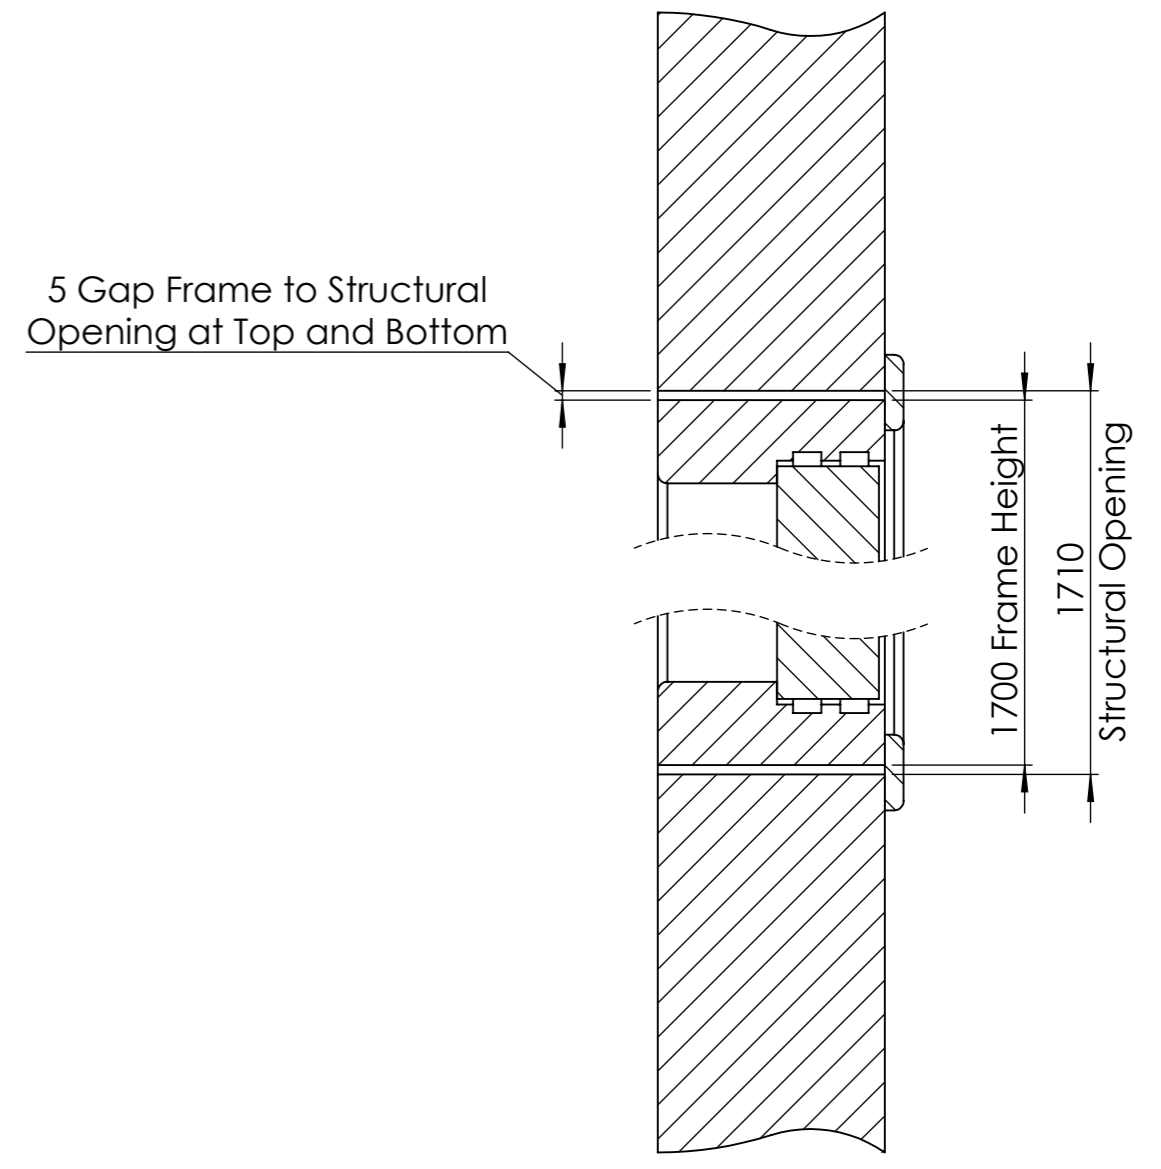

# SRV02 SERVICE Door System

Dimensions in mm unless otherwise stated

SERVICE Door System  
Code: SRV02

sales@kingswaygroup.co.uk  
www.kingswaygroup.co.uk

# SRV02 SERVICE Door System

Dimensions in mm unless otherwise stated

SECTION C-C

DETAIL F  
Cut Details Apply for both Door and Frame

SECTION D-D  
Cut Details for Hinge Profile  
(Hinge Hidden)

SERVICE Door System  
Code: SRV02