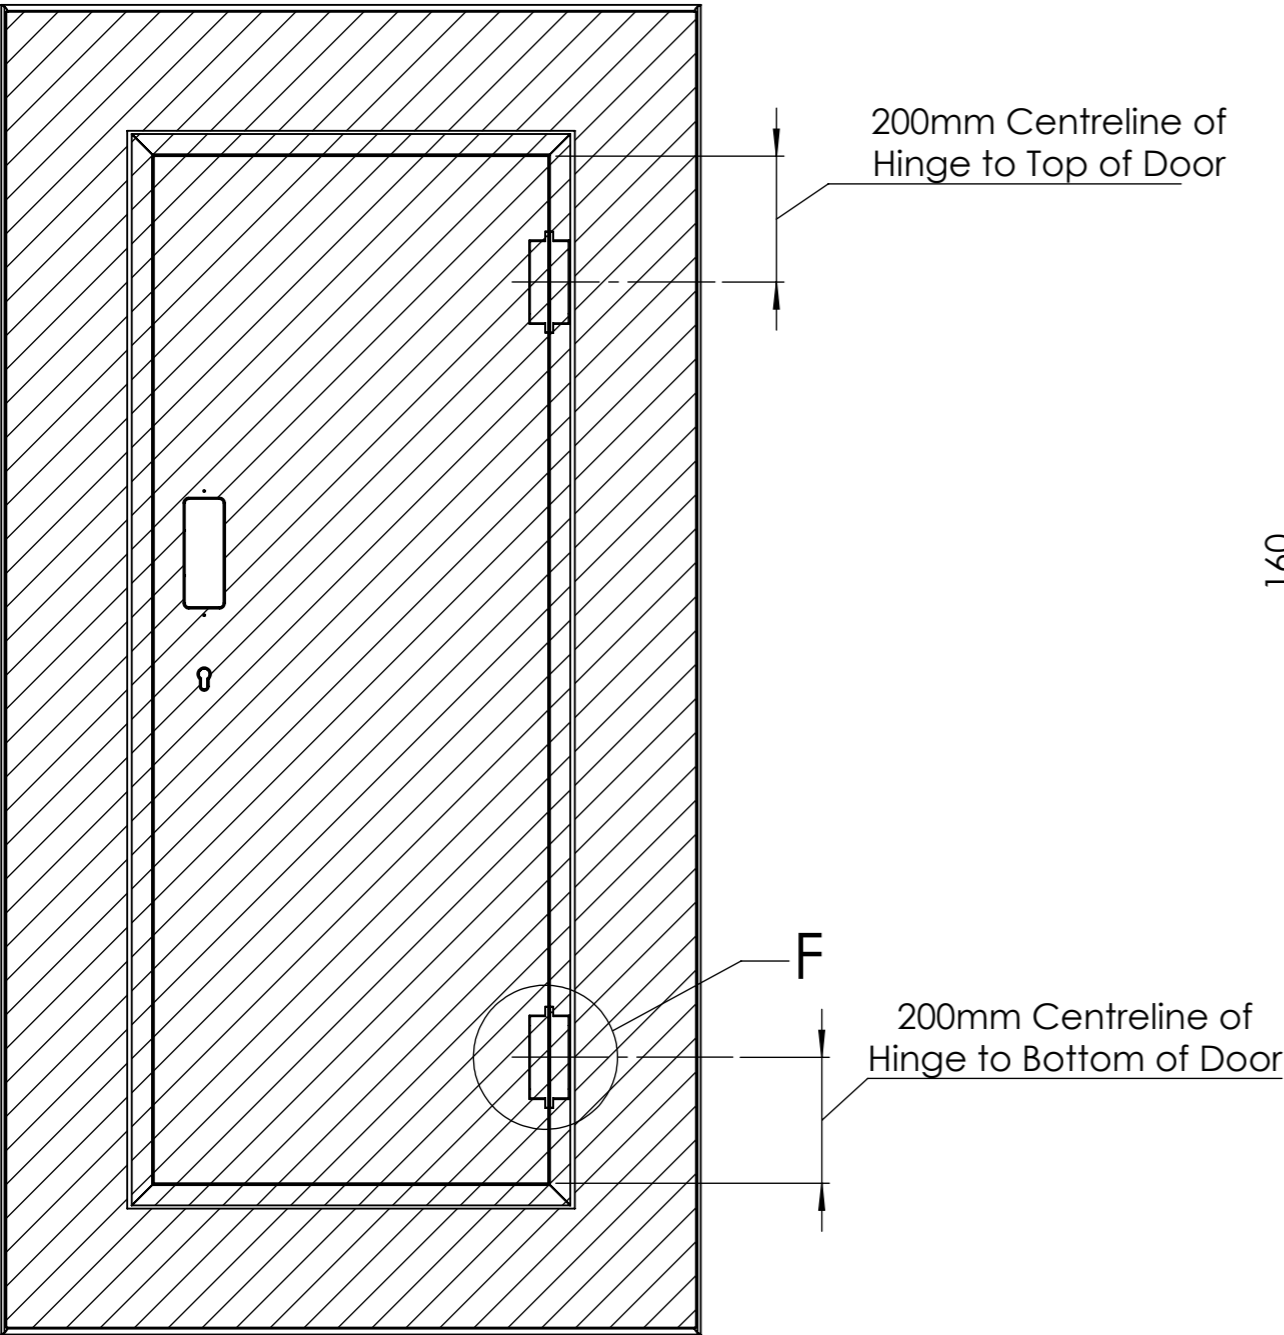

# SRV02 SERVICE Door System

Dimensions in mm unless otherwise stated

SERVICE Door System  
Code: SRV02

sales@kingswaygroup.co.uk  
www.kingswaygroup.co.uk

# SRV02 SERVICE Door System

Dimensions in mm unless otherwise stated

SECTION C-C

DETAIL F  
Cut Details Apply for both Door and Frame

SECTION D-D  
Cut Details for Hinge Profile  
(Hinge Hidden)

SERVICE Door System  
Code: SRV02