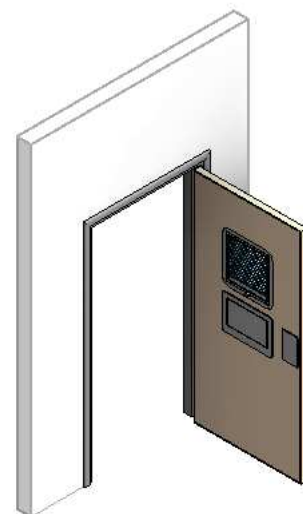

Standard ironmongery

- KG111 Continuous Hinge**
- KDHB01 Hinge Security Bolt**
- STM02 Sure Lock McGill 5 Point Seclusion Door Lock**
- KBP01 Bespoke Strike Plate**
- KG165 Secure Tray Hatch**
- KDT01 Bespoke Doorset Threshold Strip**

Fig.1 - 3D view of the Kingsway Seclusion Doorset.

Fig.2 - 3D view of the Kingsway Seclusion Doorset in the open position. The family provides the ability to view the door in closed or open positions in 3D views without the need for creating additional family types.