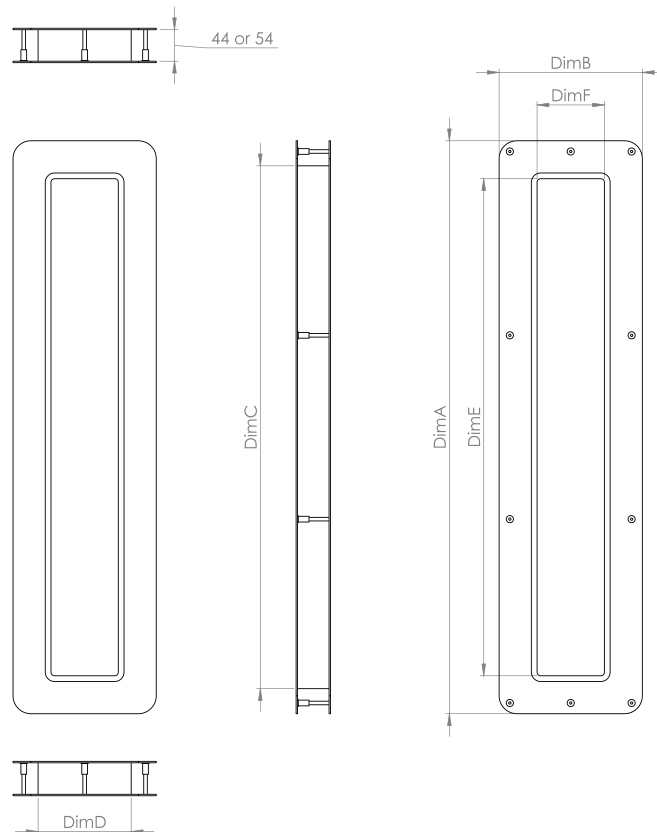

P8025TB - Pyrolux vision panel 800 x 200mm 54mm door Timber Bead

P8050TB - Pyrolux vision panel 800 x 500mm 44mm door Timber Bead

P8055TB - Pyrolux vision panel 800 x 500mm 54mm door Timber Bead

P1330TB - Pyrolux vision panel 1300 x 250mm 44mm door Timber Bead

P1335TB - Pyrolux vision panel 1300 x 250mm 44mm door Timber Bead

Design Options

Wrapped fascia, wood effect - add 'W' to end of the product code

Powder coated finish - add 'PC' to the end of the product code

Terms and conditions:

To see our full terms and conditions, please visit:
kingswaygroupglobal.com/terms

PRODUCT DIAGRAM

Pyrolux Vision Panels

Part Number	Door Thickness	DimA	DimB	DimC	DimD	DimE	DimF
P5020	44	516	216	430	130	394	94
P5025	54	516	216	430	130	394	94
P5050	44	516	516	430	430	394	394
P5055	54	516	516	430	430	394	394
P8020	44	816	216	730	130	694	94
P8025	54	816	216	730	130	694	94
P8050	44	816	516	730	430	694	394
P8055	54	816	516	730	430	694	394
P1330	44	1386	336	1300	250	1264	214
P1335	54	1386	336	1300	250	1264	214