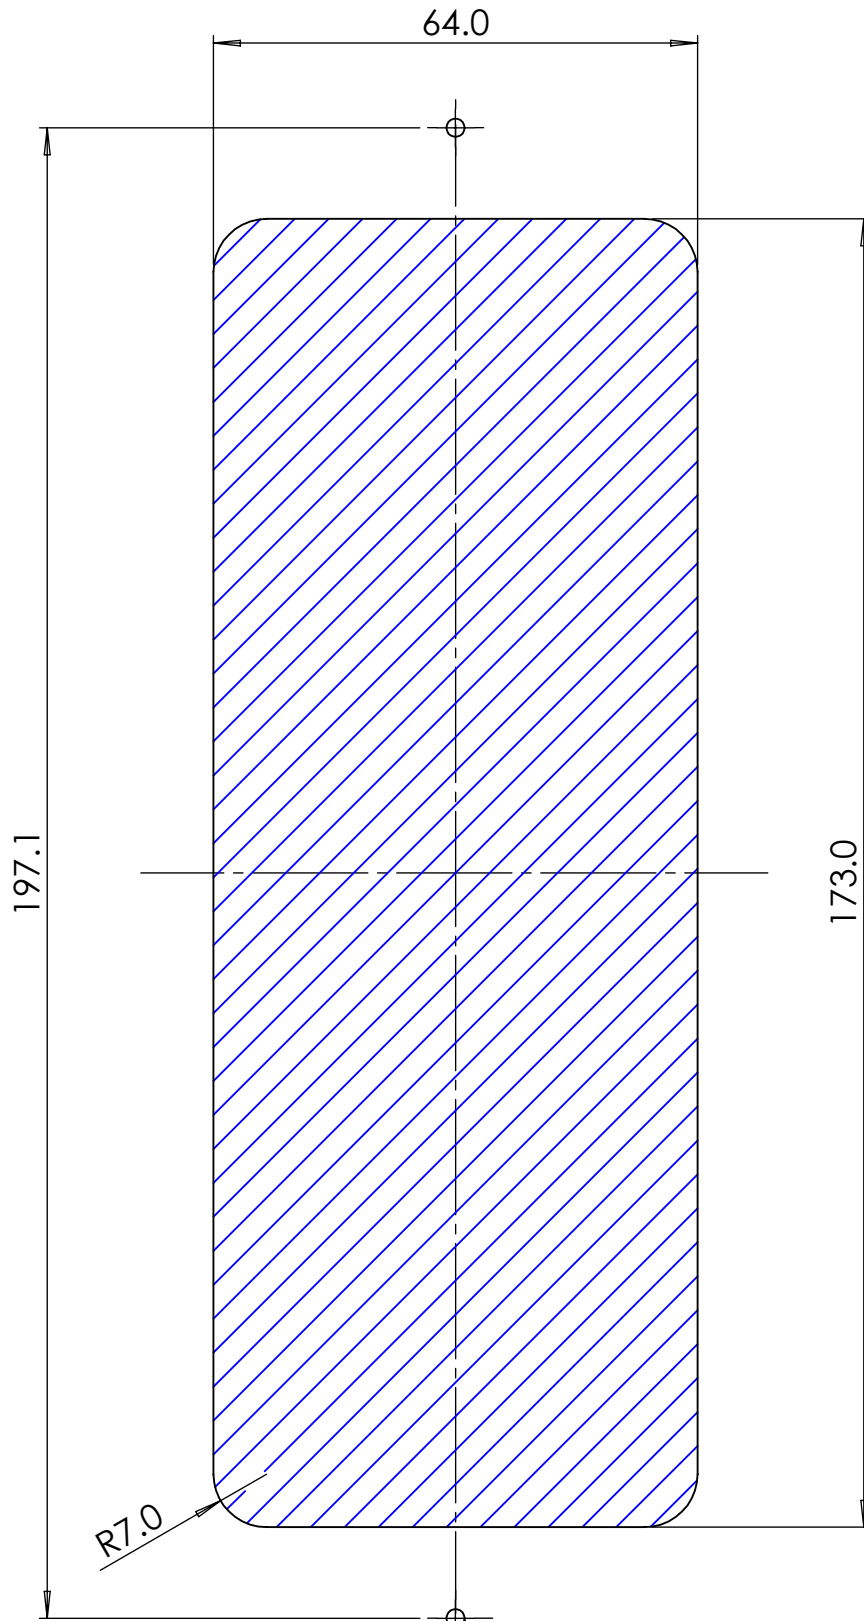

Kingsway Slim Recessed
Pull Handle
Code: KG80

sales@kingswaygroupglobal.co.uk
www.kingswaygroupglobal.co.uk

Installation Template
Recess pocket details

Pilot holes for #8 wood screw
Equal about centres

Kingsway Slim Recessed
Pull Handle
Code: KG80