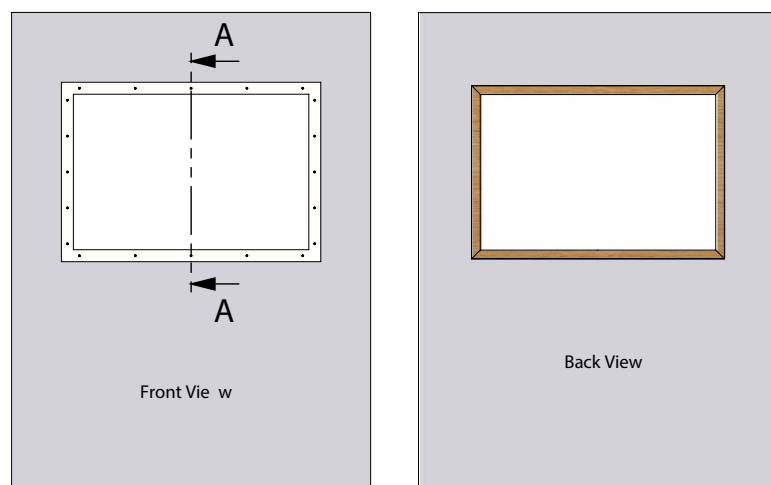

VARIATIONS AND DESIGN OPTIONS

KG 680-1280 Panorama Wall Panel

Variations

The Panorama vision panel is available in the following formats:

PAN680 - Panorama wall panel 600 x 800mm with Trident 19mm glass, stainless steel fascia and timber surround with bull nose to staff side

PAN1280 - Panorama wall panel 1200 x 800mm with Trident 19mm glass, stainless steel fascia and timber surround with bull nose to staff side

Design Options

Powder coated finish - add 'PC' to the end of the product code

Terms and conditions:

To see our full terms and conditions, please visit:
kingswaygroupglobal.com/terms