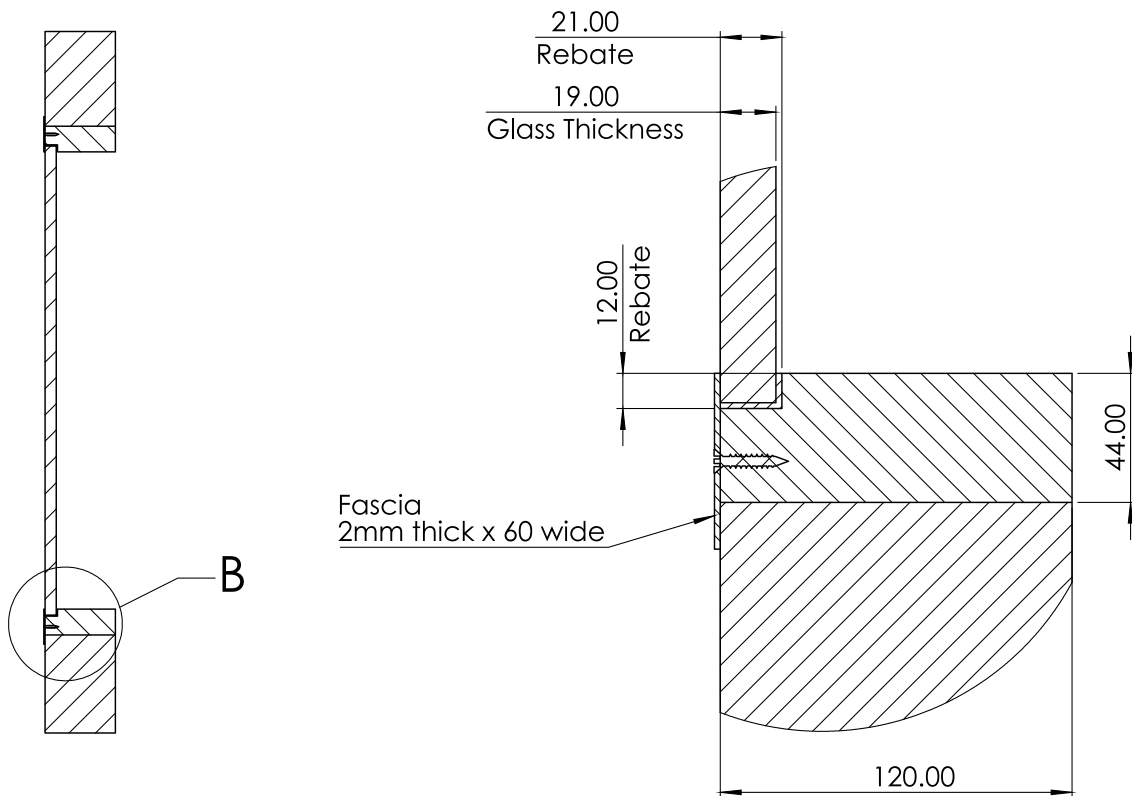

PRODUCT DIAGRAM

KG 680-1280 Panorama Wall Panel

Terms and conditions:

To see our full terms and conditions, please visit: kingswaygroupglobal.com/terms