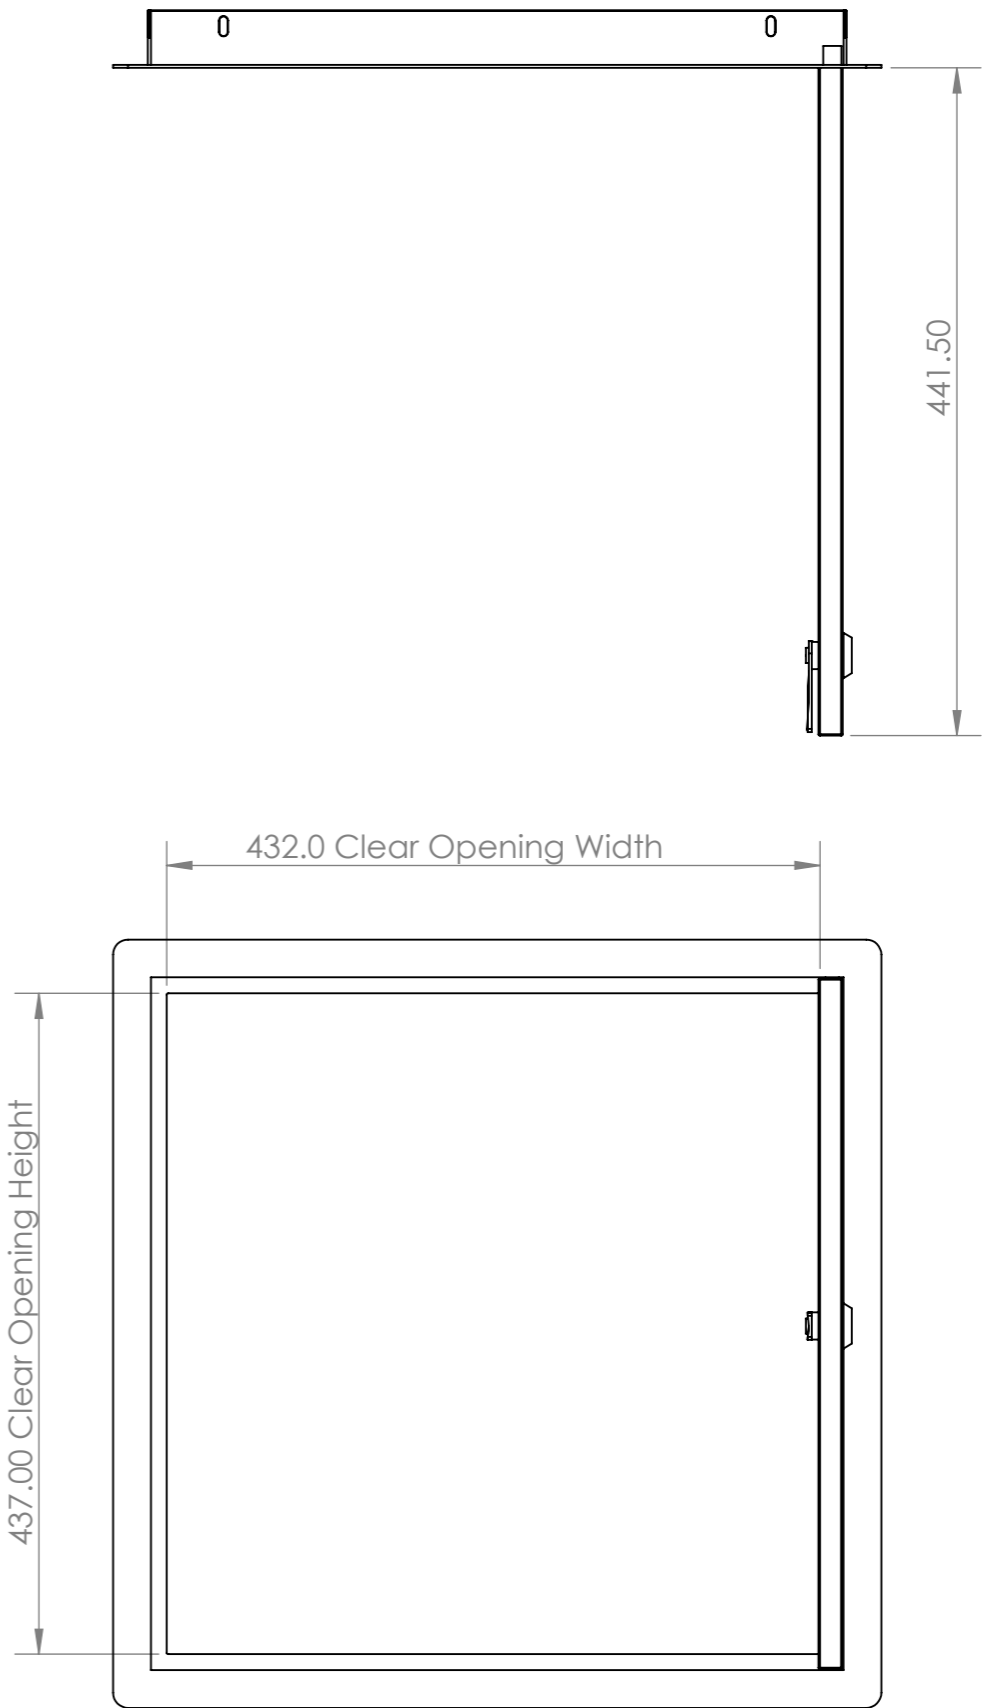

Door Closed

Door Open

450 x 450 Access Panel
Code: KG362

sales@kingswaygroupglobal.com
www.kingswaygroupglobal.com