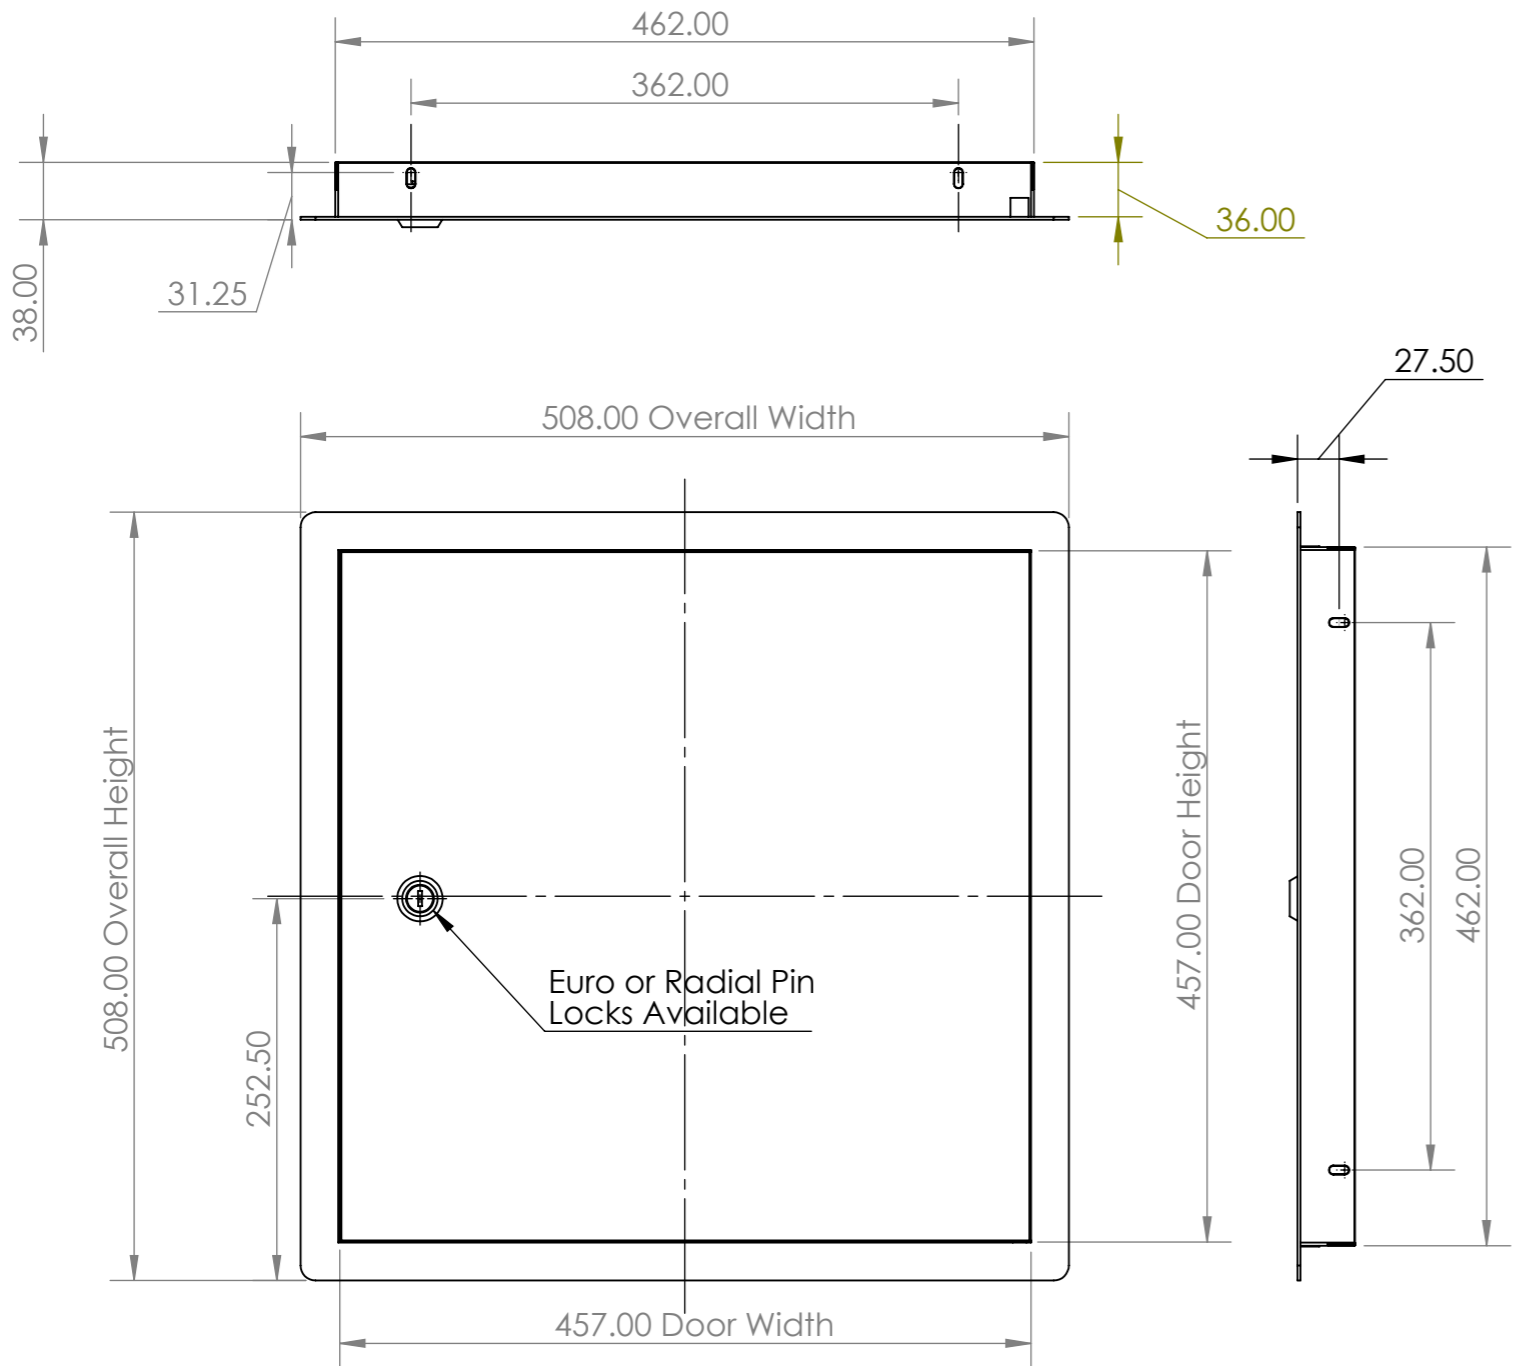

Door Closed

Door Open

450 x 450 Access Panel
Code: KG362

sales@kingswaygroupglobal.com
www.kingswaygroupglobal.com