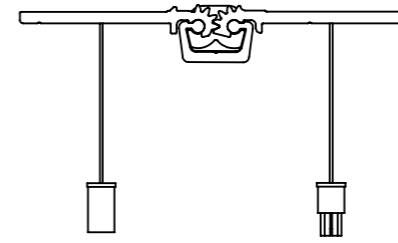

Closed

Open

4 Wire Female Molex Connector
(Length of wire to be specified when ordering)

4 Wire Male Molex Connector
(Length of wire to be specified when ordering)

Kingsway Anti Ligature
Continuous Hinge Wire-Way
Dimensions: mm[inches]

Code: KG200E

sales@kingswaygroupglobal.com
www.kingswaygroupglobal.com

$\left[\frac{23}{32} \right]$
18 From Outside Door Edge