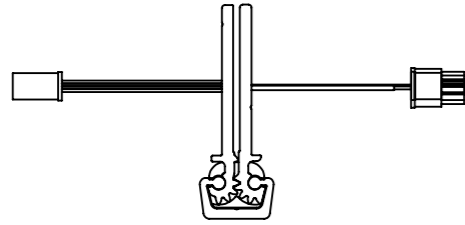

Closed

Open

4 Wire Female Molex Connector
(Length of wire to be specified when ordering)

4 Wire Male Molex Connector
(Length of wire to be specified when ordering)

Kingsway Anti Ligature
Continuous Hinge Wire-Way
Dimensions: mm[inches]