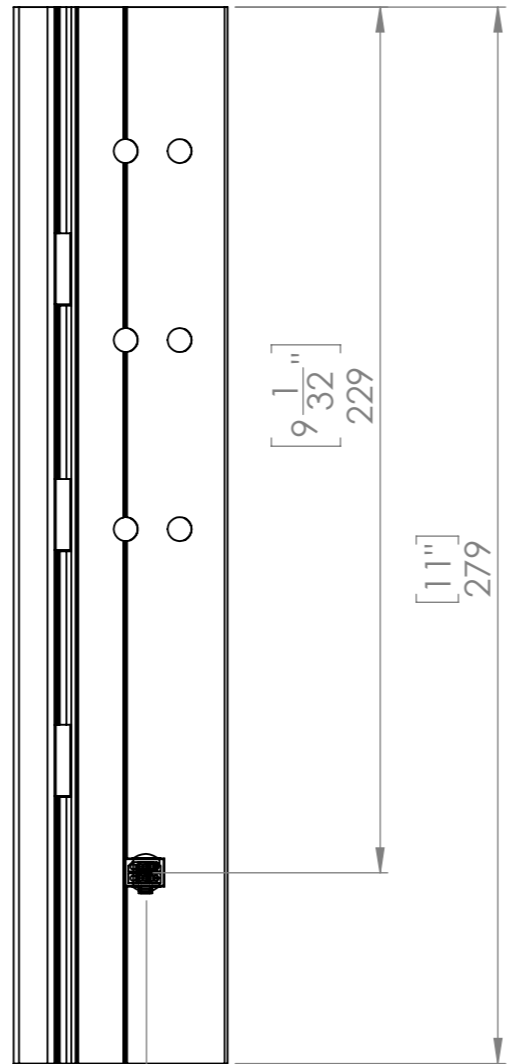

Closed

Open

4 Wire Female Molex Connector
(Length of wire to be specified when ordering)

4 Wire Male Molex Connector
(Length of wire to be specified when ordering)

Kingsway Anti Ligature
Continuous Hinge Wire-Way
Dimensions: mm[inches]

Code: KG200E

sales@kingswaygroupglobal.com
www.kingswaygroupglobal.com

$\left[\frac{23}{32} \right]$
18 From Outside Door Edge