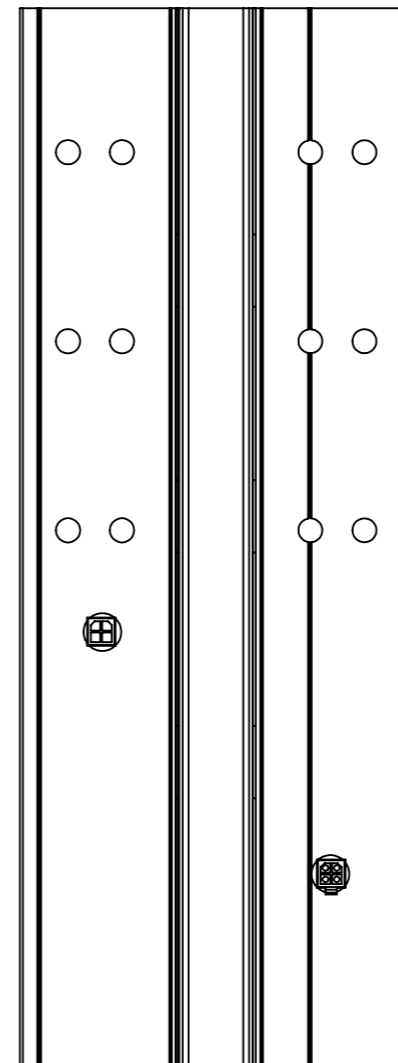

Closed

Open

4 Wire Female Molex Connector
(Length of wire to be specified when ordering)

4 Wire Male Molex Connector
(Length of wire to be specified when ordering)

Kingsway Anti Ligature
Continuous Hinge Wire-Way
Dimensions: mm[inches]

Code: KG200E

sales@kingswaygroupglobal.com
www.kingswaygroupglobal.com

$\left[\frac{23}{32} \right]$
18 From Outside Door Edge