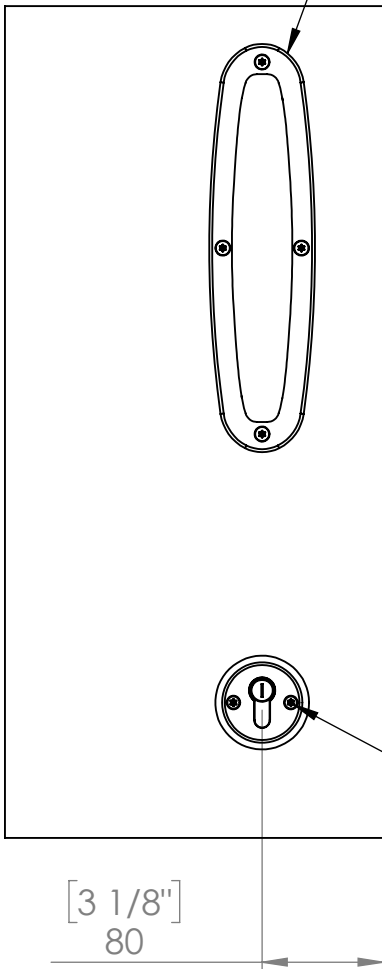

KG40 - Egrogrip pull handle on back plate

KG40 - Egrogrip pull handle on back plate

KG131 - Nightlatch lockcase

KG176 - Euro cylinder escutcheon

KG176 - Euro cylinder escutcheon

[1 11/16"]  
43

Kingsway Communal  
Nightlatch Lockset  
Code: KG1700