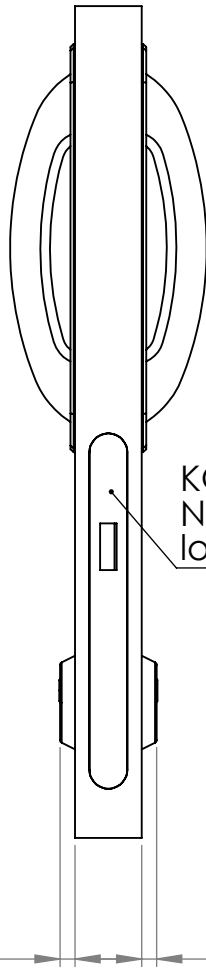

KG40 - Egrogrip pull handle on back plate

KG40 - Egrogrip pull handle on back plate

KG131 - Nightlatch lockcase

KG176 - Euro cylinder escutcheon

KG176 - Euro cylinder escutcheon

[1 11/16"]  
43

Kingsway Communal  
Nightlatch Lockset  
Code: KG1700