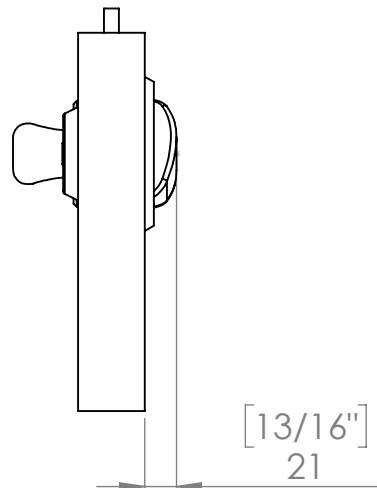

KG40 - Egrogrip pull handle on back plate

Kingsway Indicator Lockset  
With Secondary Override

Code: KG1500

sales@kingswaygroupglobal.com  
www.kingswaygroupglobal.com