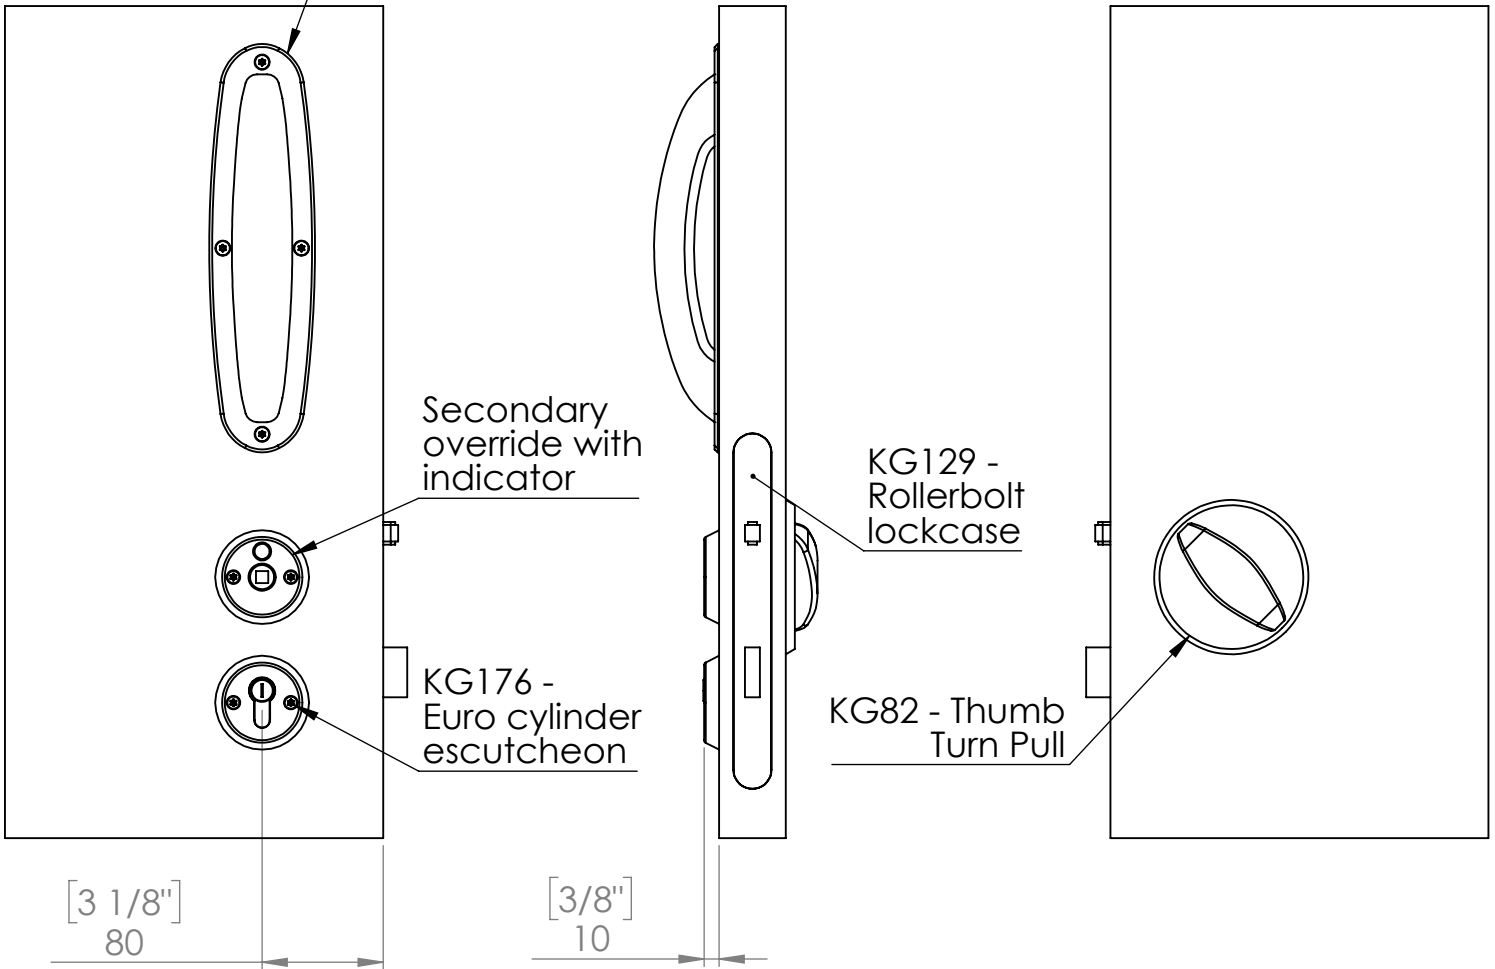

KG40 - Egrogrip pull handle on back plate

Kingsway Indicator Lockset  
With Secondary Override

Code: KG1500

sales@kingswaygroupglobal.com  
www.kingswaygroupglobal.com