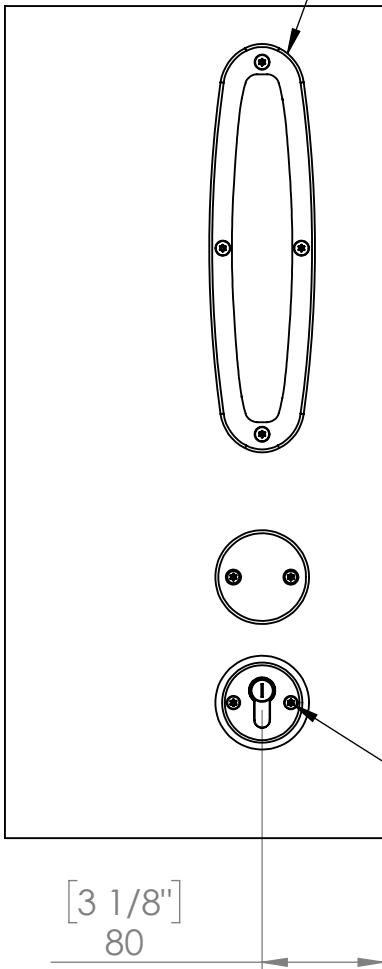

KG40 - Egrogrip pull handle on back plate

KG176 - Euro cylinder escutcheon

KG129 - Rollerbolt lockcase

KG82 - Thumb Turn Pull

Kingsway Bedroom Lockset
Code: KG1100

sales@kingswaygroupglobal.com
www.kingswaygroupglobal.com