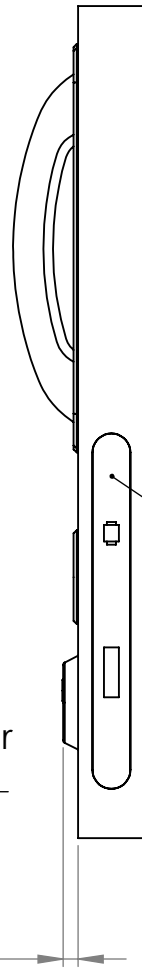

KG40 - Egrogrip pull handle on back plate

KG176 - Euro cylinder escutcheon

KG129 - Rollerbolt lockcase

KG82 - Thumb Turn Pull

Kingsway Bedroom Lockset
Code: KG1100

sales@kingswaygroupglobal.com
www.kingswaygroupglobal.com