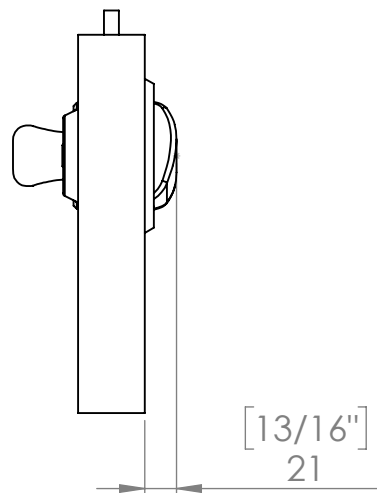

KG40 - Egrogrip pull handle on back plate

KG176 - Euro cylinder escutcheon

KG129 - Rollerbolt lockcase

KG82 - Thumb Turn Pull

Kingsway Bedroom Lockset
Code: KG1100

sales@kingswaygroupglobal.com
www.kingswaygroupglobal.com