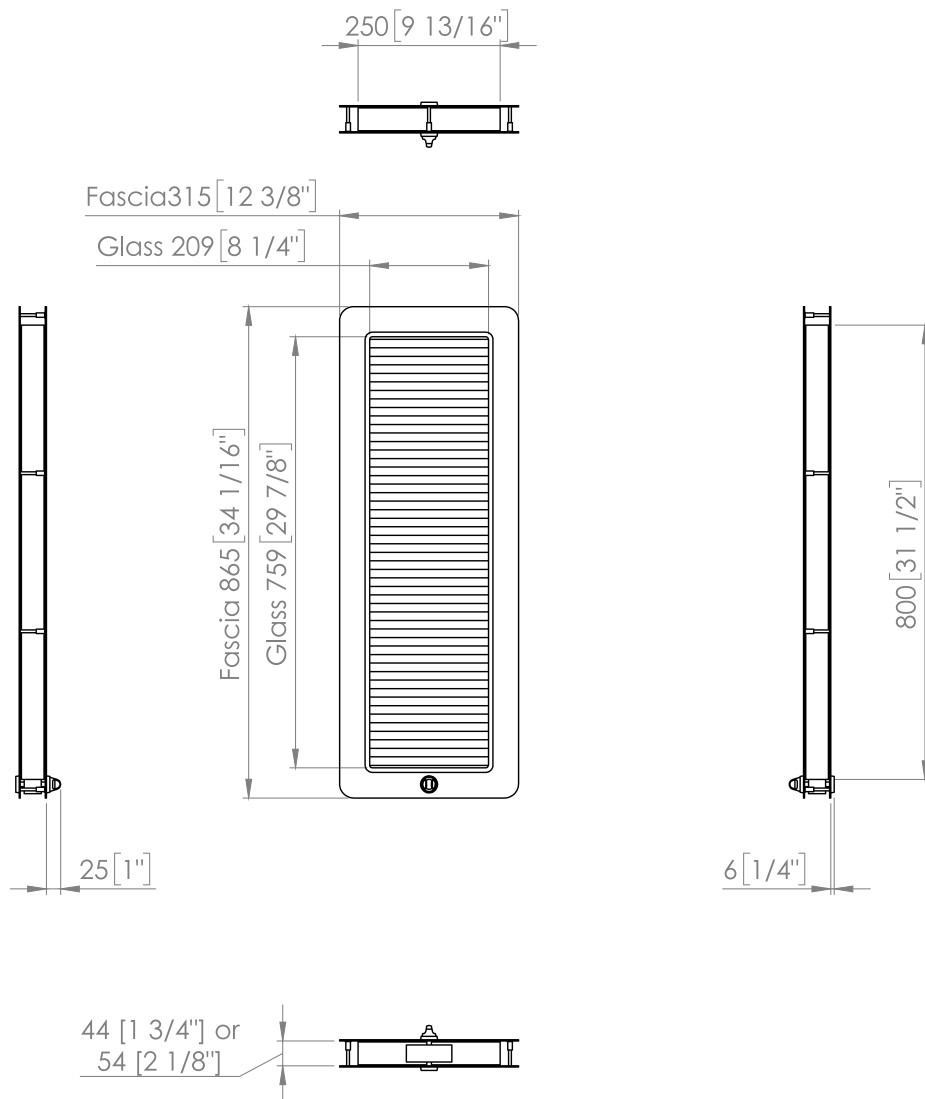

D8502 - Duralux vision panel 800 x 250mm for a 54mm door with anti-ligature thumb turn control to both sides

D8503 - Duralux vision panel 800 x 250mm for a 54mm door with key only control

D8504 - Duralux vision panel 800 x 250mm for a 54mm door with anti-ligature thumb turn only

Design Options

Picture panel add 'P' to the end of the code

Security 150 micron film both sides - add 'F' to end of the product code

Wrapped fascia, wood effect - add 'W' to end of the product code

Powder coated finish - add 'PC' to the end of the product code

PRODUCT DIAGRAM

Duralux Vision Panel 800 x 250mm

Terms and conditions:

To see our full terms and conditions, please visit: kingswaygroupglobal.com/terms