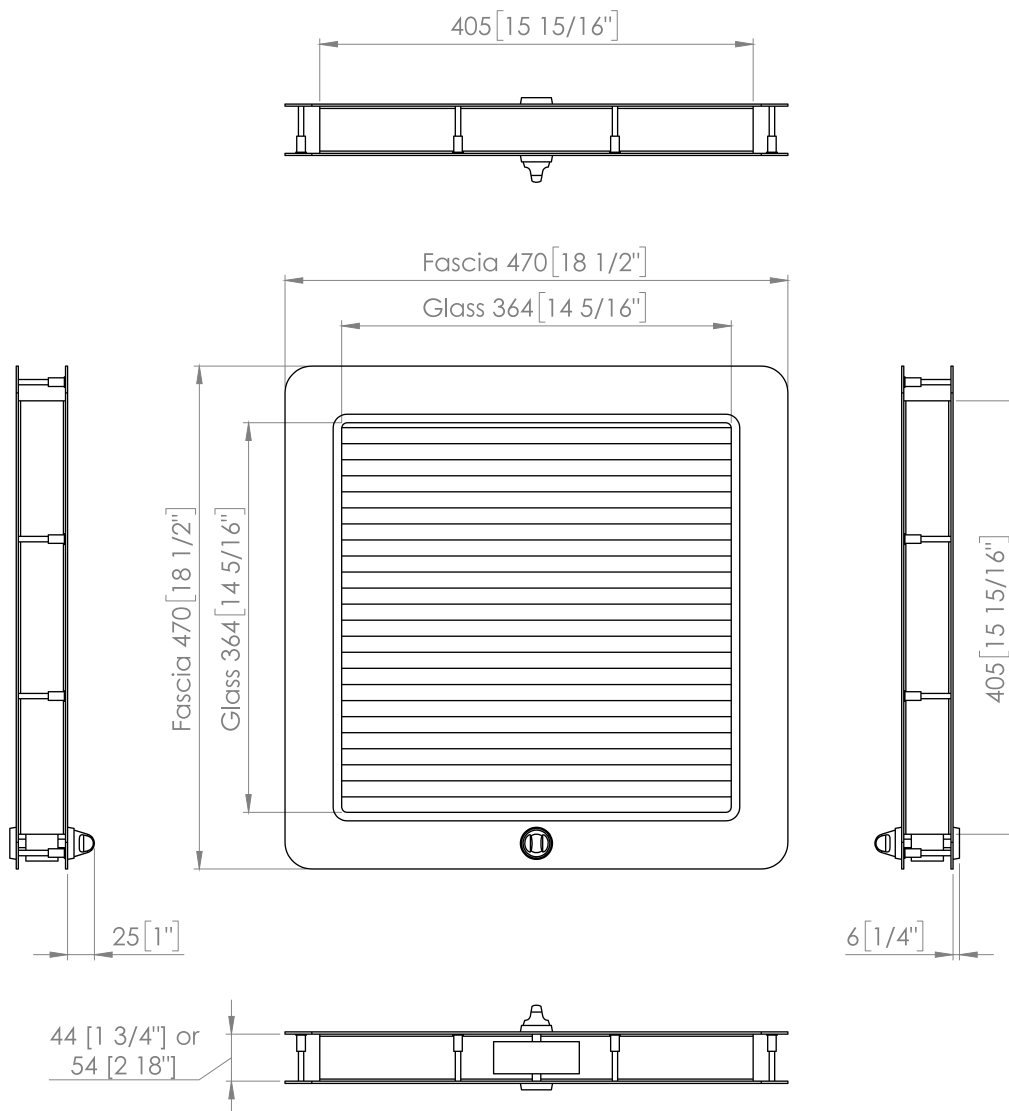

D4403 - Duralux vision panel 405 x 405mm for a 44mm door with key only control

D4404 - Duralux vision panel 405 x 405mm for a 44mm door with anti-ligature thumb turn only

D4500 - Duralux vision panel 405 x 405mm for a 54mm door with key & anti-ligature thumb turn control

D4501 - Duralux vision panel 405 x 405mm for a 54mm door with key control to both sides

D4502 - Duralux vision panel 405 x 405mm for a 54mm door with anti-ligature thumb turn control to both sides

D4503 - Duralux vision panel 405 x 405mm for a 54mm door with key only control

D4504 - Duralux vision panel 405 x 405mm for a 54mm door with anti-ligature thumb turn only

Terms and conditions:

To see our full terms and conditions, please visit:
kingswaygroupglobal.com/terms

Glazing Specification & Fire Rating

Duralux Vision Panel 405 x 405mm

Terms and conditions:

To see our full terms and conditions, please visit: kingswaygroupglobal.com/terms