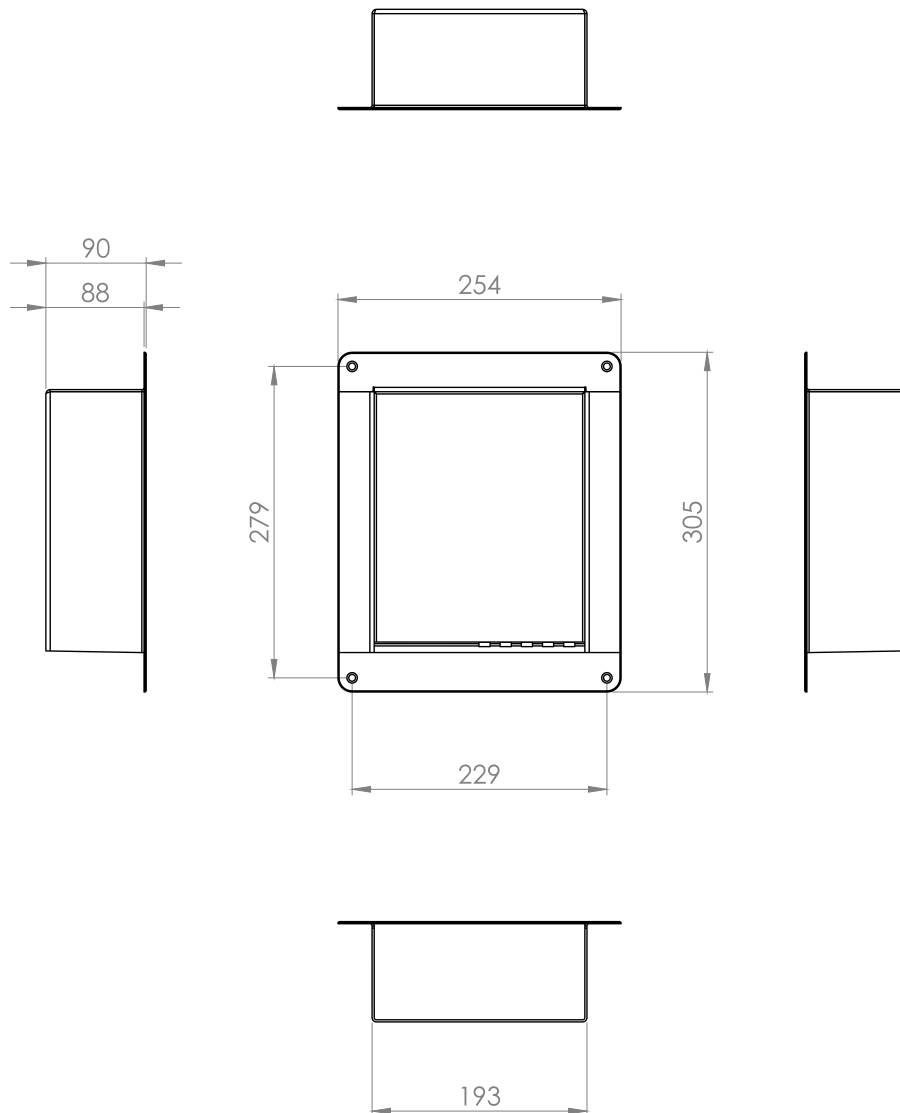

Guarantee

5 Year Guarantee*

*For faulty manufacture and not for damage

Specification

KG12 Recessed Washroom Shelf

PRODUCT DIAGRAM

KG12 Recessed Washroom Shelf

Terms and conditions: